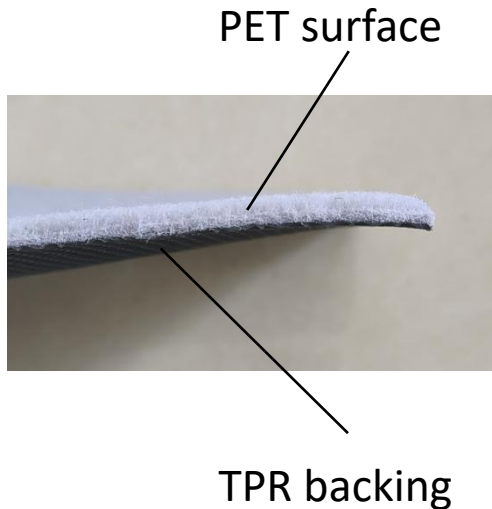

NOTICE : Please retain instructions for future needs.

Flammable: This product will ignite and burn if brought into contact with an open flame.

Assembly precautions

Model	FR002-GY
Product Size	30*8 inch
Materials	TPR+PET
Net Weight	0.175kg/pcs
Gross Weight	3.1 kg(15pcs)
Color	Grey
Pattern	None

Material introduction

Process Characteristics

- ◆ Stair Treads
- ◆ Mildew/Rot Resistant
- ◆ Tear Resistant
- ◆ TPR non-slip backing
- ◆ PET surface
- ◆ Sun and fade resistant

EASY TO INSTALL-No tape required