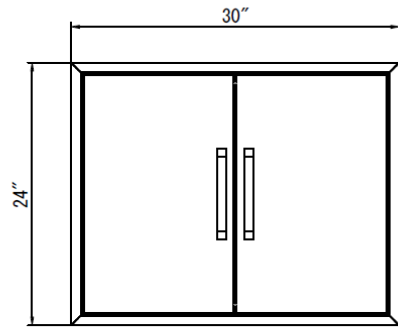

## DIMENSIONAL RENDERINGS

Overall Product Dimensions			
Model No.	Height	Width	Depth
C3-DA2431	24"	30"	5"

Cutout Dimensions for Island			
Model No.	Height	Width	Depth
C3-DA2431	20 1/2"	26 1/2"	2"