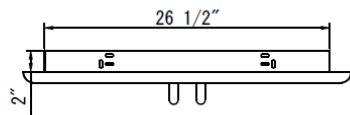

## DIMENSIONAL RENDERINGS

Overall Product Dimensions			
Model No.	Height	Width	Depth
C3-DA2431	24"	30"	5"

Cutout Dimensions for Island			
Model No.	Height	Width	Depth
C3-DA2431	20 1/2"	26 1/2"	2"