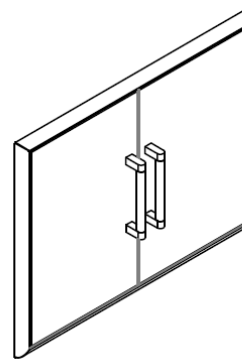

## DIMENSIONAL RENDERINGS

Overall Product Dimensions			
Model No.	Height	Width	Depth
C3-DA2431	24"	30"	5"

Cutout Dimensions for Island			
Model No.	Height	Width	Depth
C3-DA2431	20 1/2"	26 1/2"	2"

### Install Notes:

- ✓ 2 anchor points are located on each side of the doors interior frame (top, bottom, left and right)
- ✓ Due to wide variance of possible building materials, anchors are not included
- ✓ When inserting your anchors be sure to use a framing square to ensure the door is not pulled out of square
- ✓ These specs are accurate but we always suggest having the product physically on site to ensure full understanding of how this product will coordinate with your build