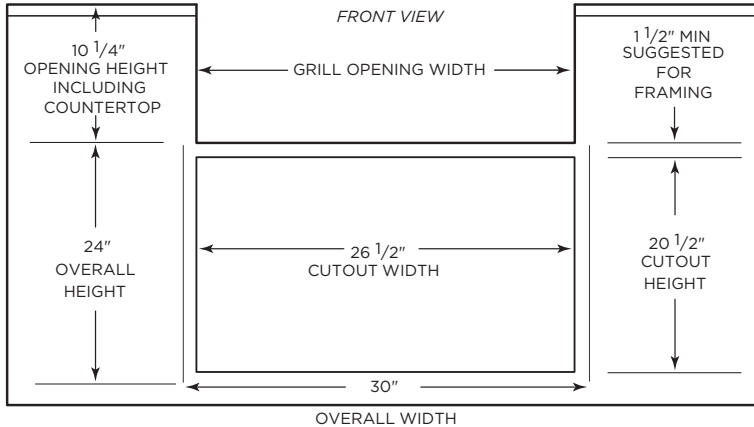

## DIMENSIONAL RENDERINGS

Overall Product Dimensions			
Model No.	Height	Width	Depth
C3-DA2431	24"	30"	5"

Cutout Dimensions for Island			
Model No.	Height	Width	Depth
C3-DA2431	20 1/2"	26 1/2"	2"

### Install Notes:

- ✓ 2 anchor points are located on each side of the doors interior frame (top, bottom, left and right)
- ✓ Due to wide variance of possible building materials, anchors are not included
- ✓ When inserting your anchors be sure to use a framing square to ensure the door is not pulled out of square
- ✓ These specs are accurate but we always suggest having the product physically on site to ensure full understanding of how this product will coordinate with your build