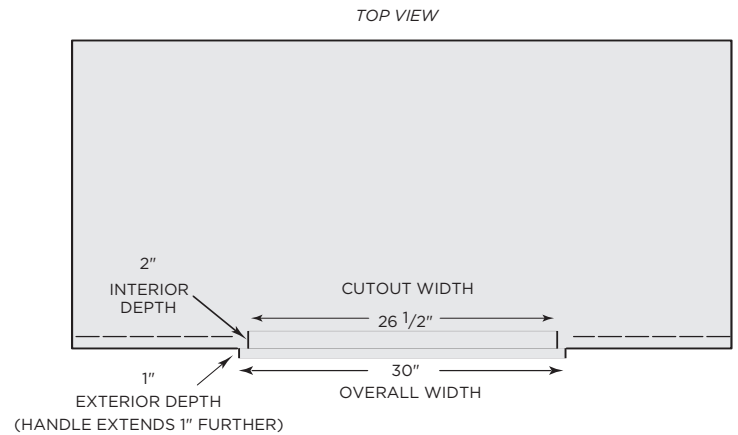

## DIMENSIONAL RENDERINGS

Overall Product Dimensions			
Model No.	Height	Width	Depth
C3-DA2431	24"	30"	5"

Cutout Dimensions for Island			
Model No.	Height	Width	Depth
C3-DA2431	20 1/2"	26 1/2"	2"