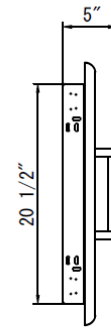

## DIMENSIONAL RENDERINGS

Overall Product Dimensions			
Model No.	Height	Width	Depth
C3-DA2431	24"	30"	5"

Cutout Dimensions for Island			
Model No.	Height	Width	Depth
C3-DA2431	20 1/2"	26 1/2"	2"

### Install Notes:

- ✓ 2 anchor points are located on each side of the doors interior frame (top, bottom, left and right)
- ✓ Due to wide variance of possible building materials, anchors are not included
- ✓ When inserting your anchors be sure to use a framing square to ensure the door is not pulled out of square
- ✓ These specs are accurate but we always suggest having the product physically on site to ensure full understanding of how this product will coordinate with your build