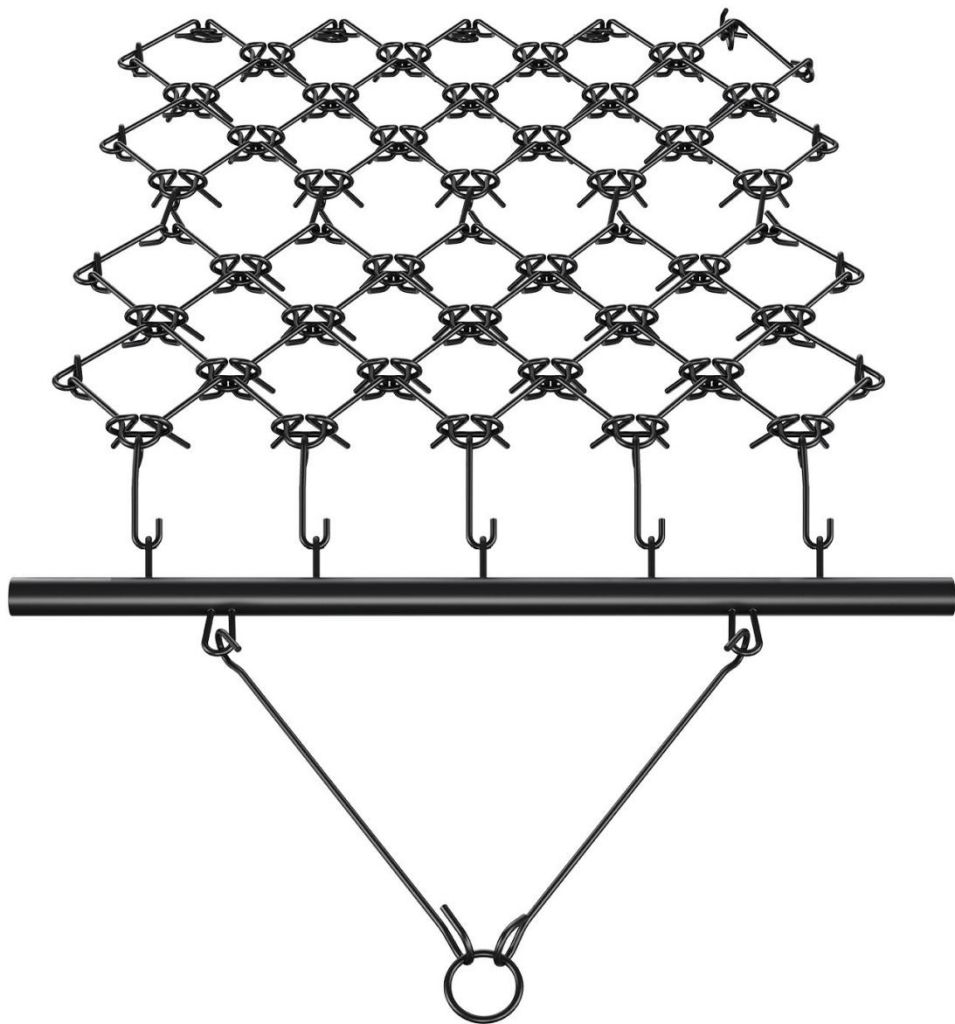

ASSEMBLY STEP

Assembly Complete.

LAND LEVELING/COMPOSTING

Versatile application

PRODUCT PARAMETER

Model	VDH-44
Colour	Black
Product Specification	4x4ft (122*122cm)
Material	Q235

Model	VDH-455
Colour	Black
Product Specification	4x5.6ft (122*170cm)
Material	Q235