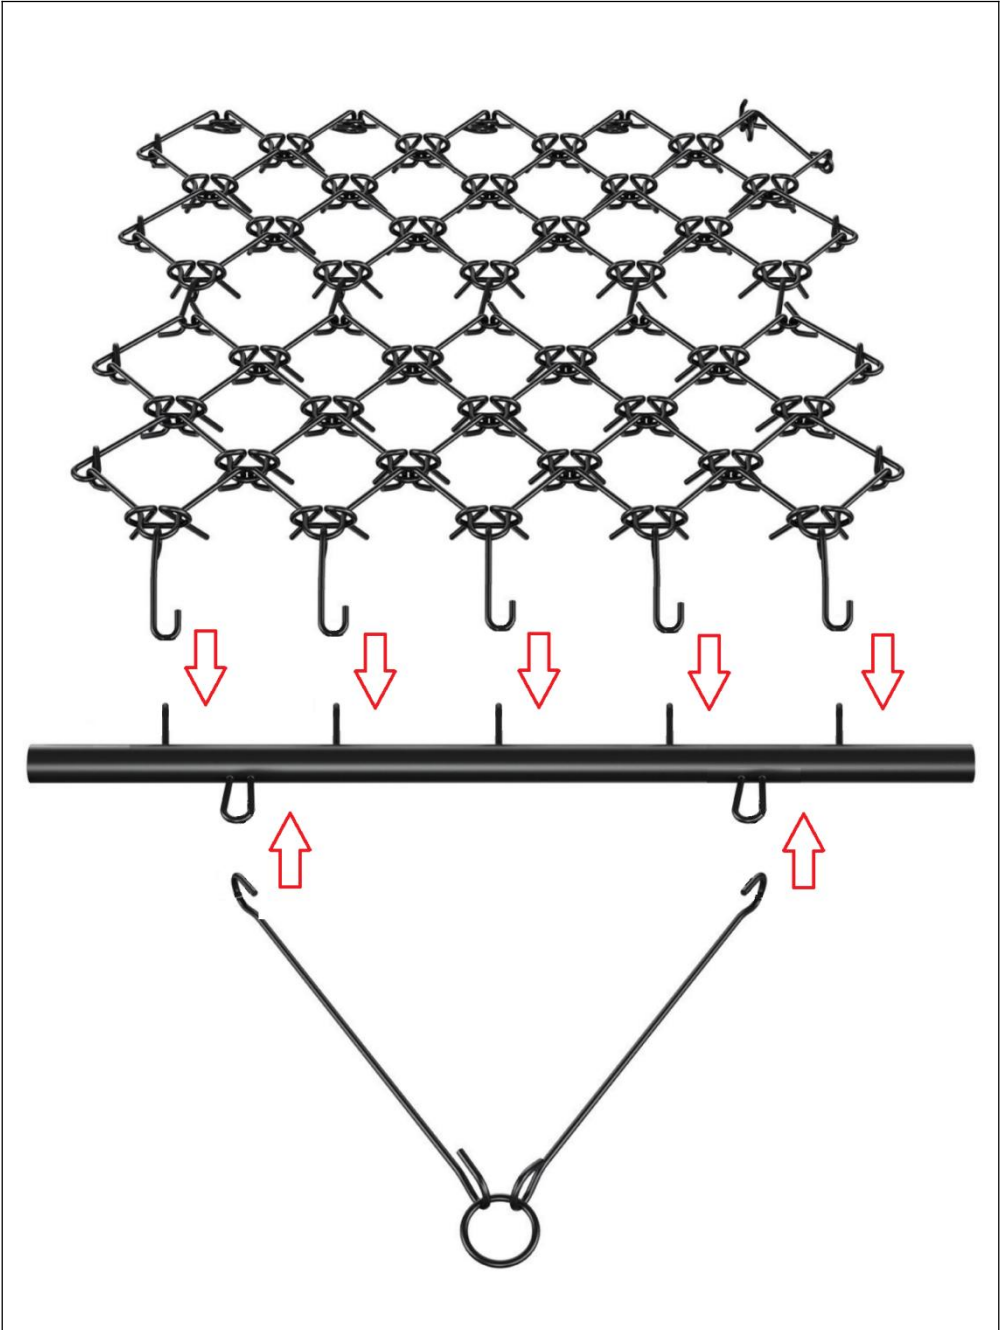

ASSEMBLY STEP

Assembly Complete.

LAND LEVELING/COMPOSTING

Versatile application

PRODUCT PARAMETER

Model	VDH-44
Colour	Black
Product Specification	4x4ft (122*122cm)
Material	Q235

Model	VDH-455
Colour	Black
Product Specification	4x5.6ft (122*170cm)
Material	Q235