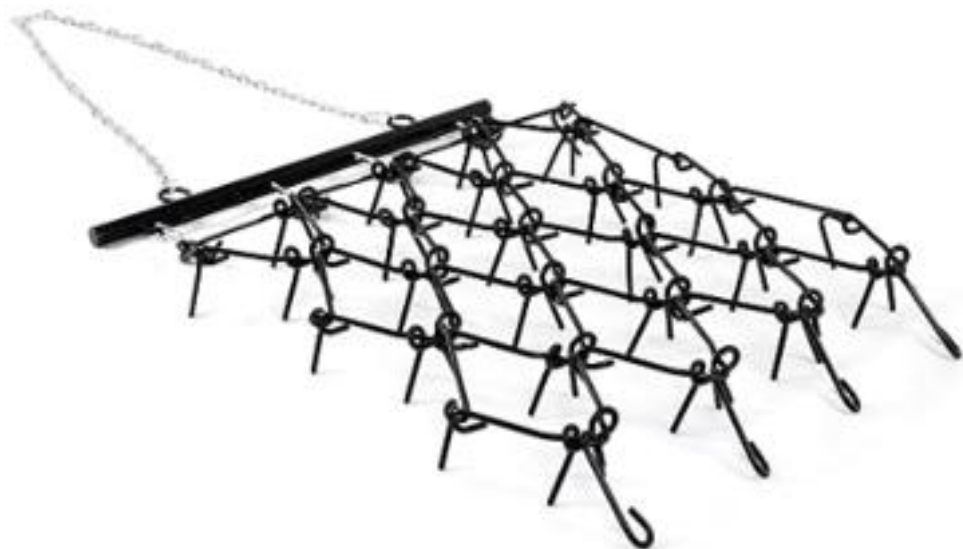

VEVOR®

TOUGH TOOLS, HALF PRICE

DRAG HARROW

MODEL: VDH-44/VDH-455/VDH-545

NEED HELP? CONTACT US!

Have product questions? Need technical support? Please feel free to contact us:

Technical Support and E-Warranty Certificate
www.vevor.com/support

This is the original instruction, please read all manual instructions carefully before operating. VEVOR reserves a clear interpretation of our user manual. The appearance of the product shall be subject to the product you received. Please forgive us that we won't inform you again if there are any technology or software updates on our product.