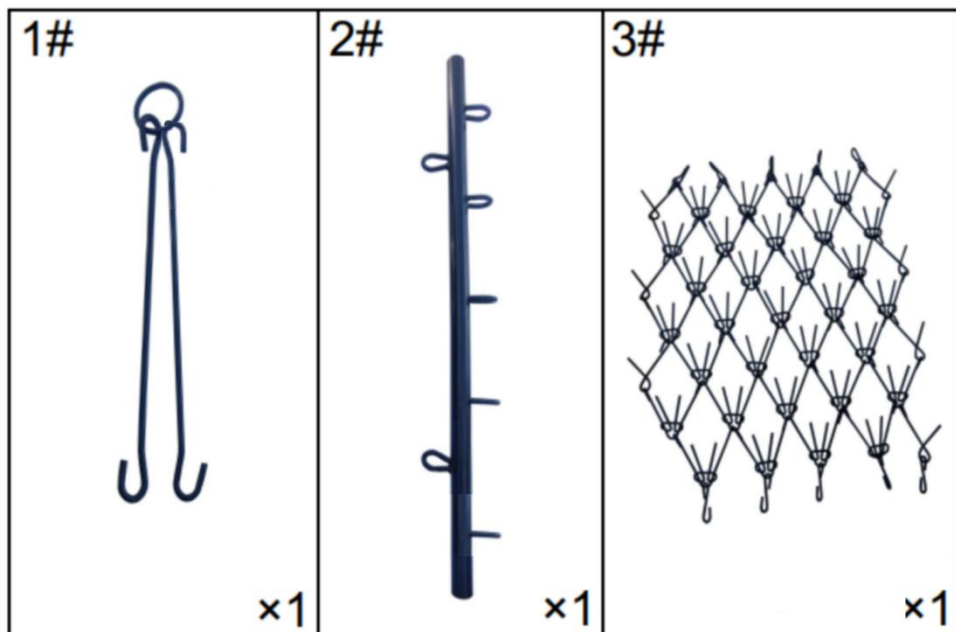

6. Inspectez avant chaque utilisation ; ne pas utiliser si des pièces sont desserrées ou endommagées.

CONSERVER CE MANUEL

PARTS LIST