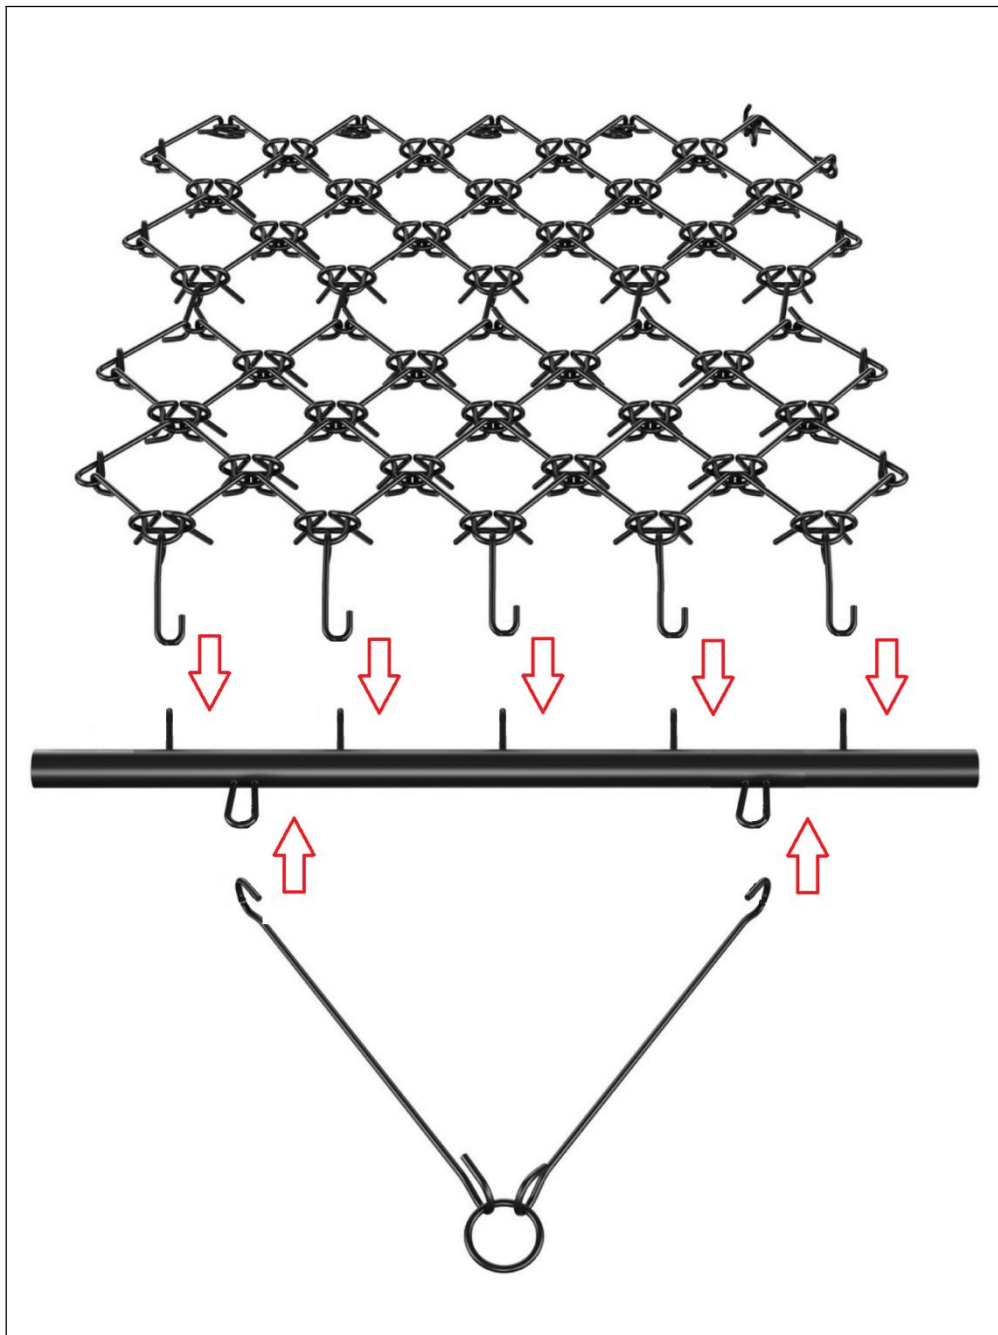

ASSEMBLY STEP