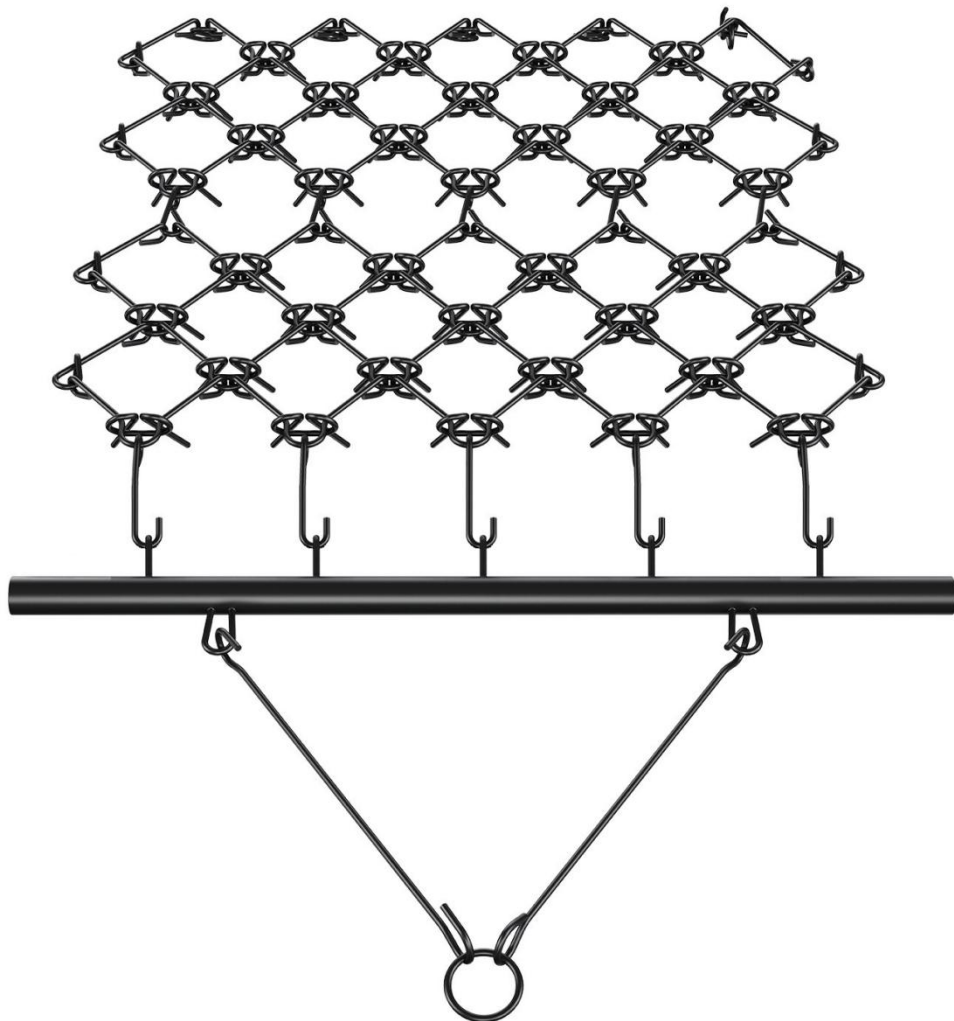

Montaż ukończony .