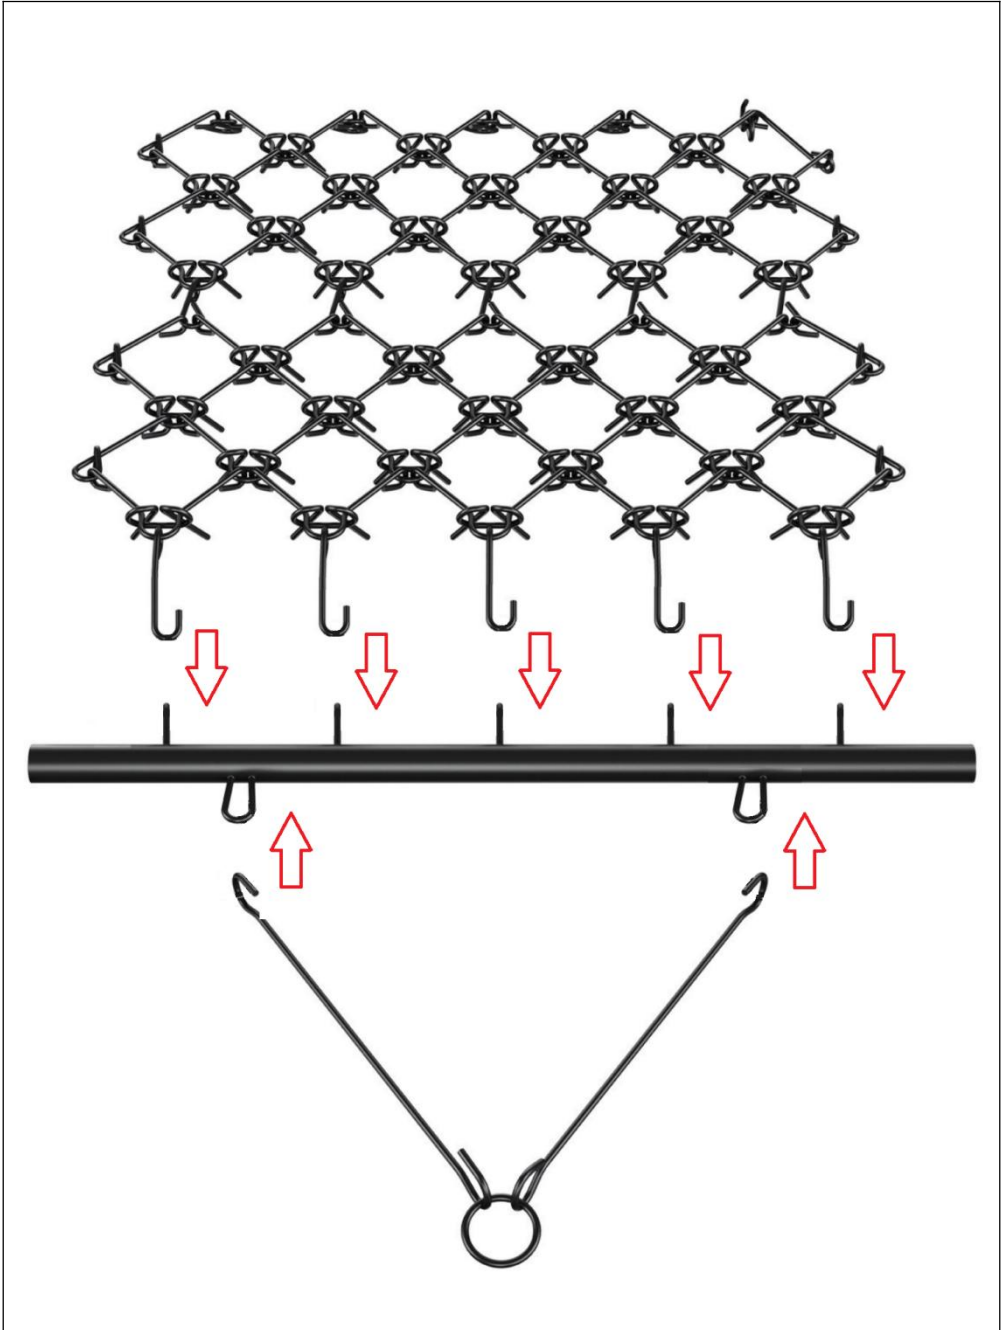

ASSEMBLY STEP