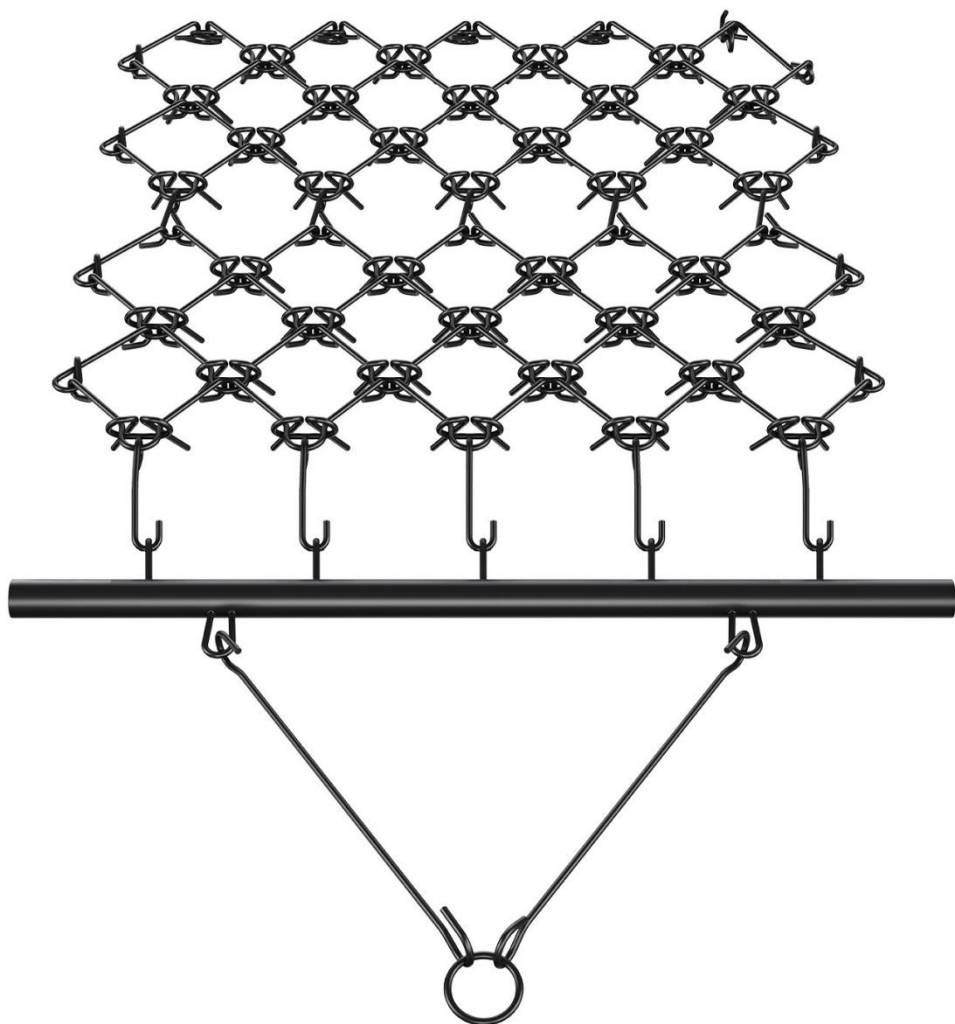

Montage abgeschlossen .