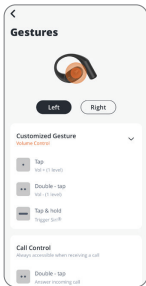

POWER OFF

FACTORY RESET

●● Tap x 2 — Hold (5s)

DO MORE WITH THE APP

CHARGING

10MIN ⚡ = 3H 🎵

LED BEHAVIORS

-   BT connecting