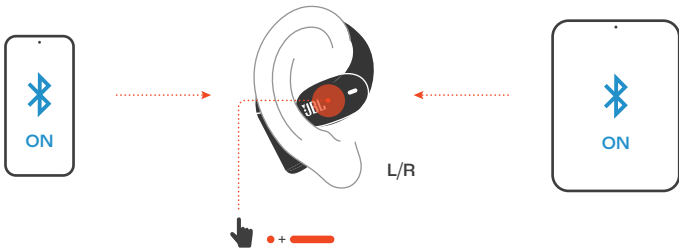

Mono mode

MULTI-POINT CONNECTION

L/R

(Maximum 2 devices)

● Tap × 1 — Hold (5s)

CONTROLS

● Tap x 1 ●● Tap x 2 ●●● Tap x 3 — Hold (2s)

* Enable advance controls by connecting your JBL SENSE LITE to JBL Headphones app .