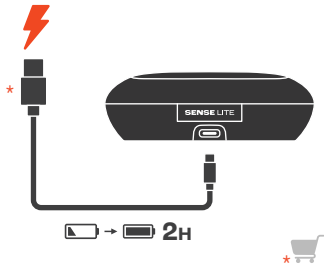

POWER OFF

FACTORY RESET

●● Tap x 2 — Hold (5s)

DO MORE WITH THE APP

CHARGING

10MIN ⚡ = 3H 🎵

LED BEHAVIORS

-   BT connecting