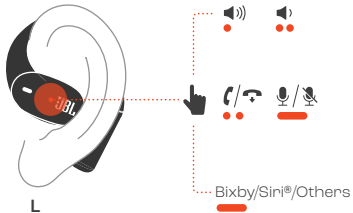

Mono mode

MULTI-POINT CONNECTION

L/R

(Maximum 2 devices)

● Tap × 1 — Hold (5s)

CONTROLS

● Tap x 1 ●● Tap x 2 ●●● Tap x 3 — Hold (2s)

* Enable advance controls by connecting your JBL SENSE LITE to JBL Headphones app .