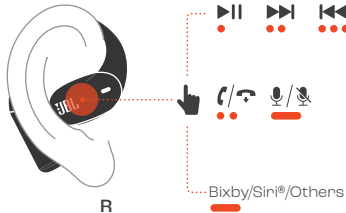

Mono mode

MULTI-POINT CONNECTION

L/R

(Maximum 2 devices)

● Tap × 1 — Hold (5s)

CONTROLS

● Tap x 1 ●● Tap x 2 ●●● Tap x 3 — Hold (2s)

* Enable advance controls by connecting your JBL SENSE LITE to JBL Headphones app .