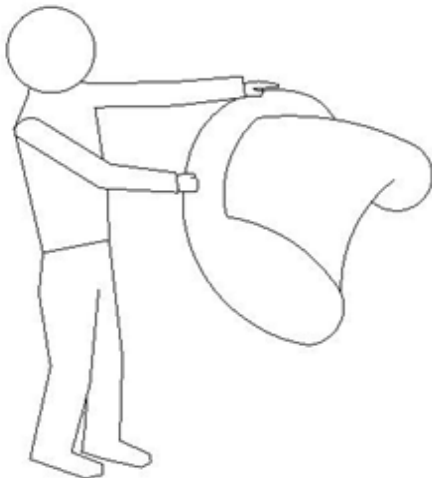

Pop-Up Cinema Series

Indoor/Outdoor Portable Pop-up Projection Screen User's Guide

Thank you for choosing the *Pop-Up Cinema* portable projection screen! Please read through this user guide before utilizing the screen. Correct usage and maintenance will ensure a long product life.

Parts List

<p>A. Carrying Bag x1</p> 	<p>B. Screen x1</p> 	<p>C. Net Base x1</p> 	<p>D. Support Bar x2-3 (Amount varies on size)</p> 	<p>E. Stake x4</p> 
---	--	---	--	--

Note: The parts list above is subject to change without notice.

Installation Set-Up:

1) Take out the screen and net base from the carrying bag and expand them.

2) Connect the Screen to the net base.

3) Insert the support bars across the backside of the screen (amount will vary depending on screen size) and then connect the rod sections so that it is at maximum length.