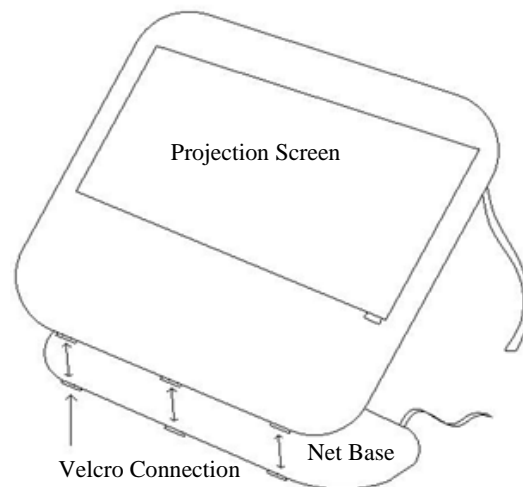

Parts List

<p>A. Carrying Bag x1</p> 	<p>B. Screen x1</p> 	<p>C. Net Base x1</p> 	<p>D. Support Bar x2-3 (Amount varies on size)</p> 	<p>E. Stake x4</p> 
---	--	---	--	--

Note: The parts list above is subject to change without notice.

Installation Set-Up:

1) Take out the screen and net base from the carrying bag and expand them.

2) Connect the Screen to the net base.

3) Insert the support bars across the backside of the screen (amount will vary depending on screen size) and then connect the rod sections so that it is at maximum length.