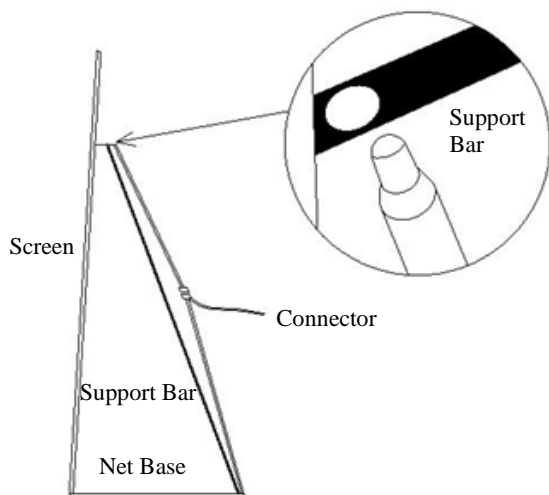

Parts List

<p>A. Carrying Bag x1</p> 	<p>B. Screen x1</p> 	<p>C. Net Base x1</p> 	<p>D. Support Bar x2-3 (Amount varies on size)</p> 	<p>E. Stake x4</p> 
---	--	---	--	--

Note: The parts list above is subject to change without notice.

Installation Set-Up:

1) Take out the screen and net base from the carrying bag and expand them.

2) Connect the Screen to the net base.

3) Insert the support bars across the backside of the screen (amount will vary depending on screen size) and then connect the rod sections so that it is at maximum length.