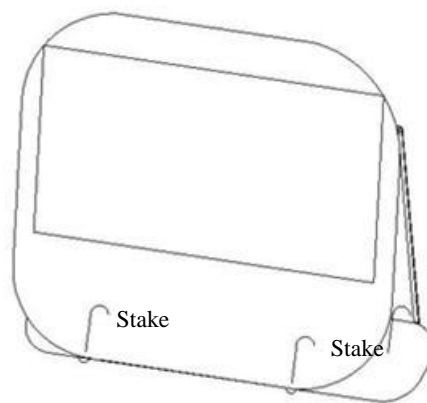

4) Ground the net base with the stakes.