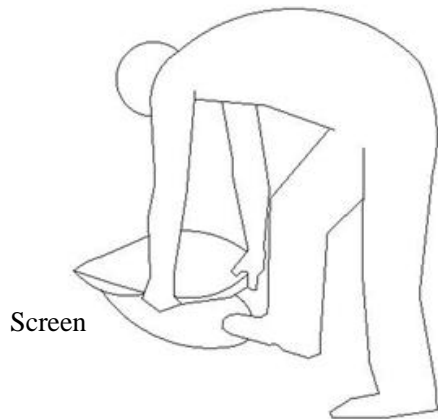

4) Ground the net base with the stakes.

Disassembling the screen

1) Step on the back end of the screen and bring middle part of screen or net base towards you approximately 12" from your foot and hold that down stepping on it with your other foot.

2) While holding the material down with both feet, lean forward and grab the left and right side.

3) Bring the right side in toward your left foot and bring the left side towards your right foot.

4) With your feet in position, bring both left and right sides in towards the ground.

5) Continue to bring the material down and remove your left foot. Push the screen down and continue to hold it in the compressed position. You should now be able to insert it into the bag.

6) Repeat the above process with the net base to ensure it will also fit in the carrying bag.