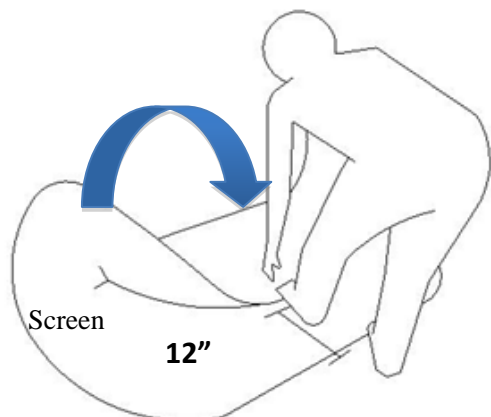

Parts List

<p>A. Carrying Bag x1</p> 	<p>B. Screen x1</p> 	<p>C. Net Base x1</p> 	<p>D. Support Bar x2-3 (Amount varies on size)</p> 	<p>E. Stake x4</p> 
---	--	---	--	--

Note: The parts list above is subject to change without notice.

Installation Set-Up:

1) Take out the screen and net base from the carrying bag and expand them.

2) Connect the Screen to the net base.

3) Insert the support bars across the backside of the screen (amount will vary depending on screen size) and then connect the rod sections so that it is at maximum length.

4) Ground the net base with the stakes.

Disassembling the screen

1) Step on the back end of the screen and bring middle part of screen or net base towards you approximately 12" from your foot and hold that down stepping on it with your other foot.