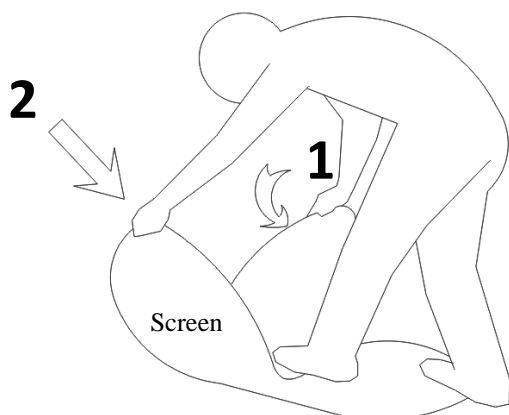

Installation Set-Up:

1) Take out the screen and net base from the carrying bag and expand them.

2) Connect the Screen to the net base.

3) Insert the support bars across the backside of the screen (amount will vary depending on screen size) and then connect the rod sections so that it is at maximum length.

4) Ground the net base with the stakes.

Disassembling the screen

1) Step on the back end of the screen and bring middle part of screen or net base towards you approximately 12" from your foot and hold that down stepping on it with your other foot.

2) While holding the material down with both feet, lean forward and grab the left and right side.

3) Bring the right side in toward your left foot and bring the left side towards your right foot.

4) With your feet in position, bring both left and right sides in towards the ground.