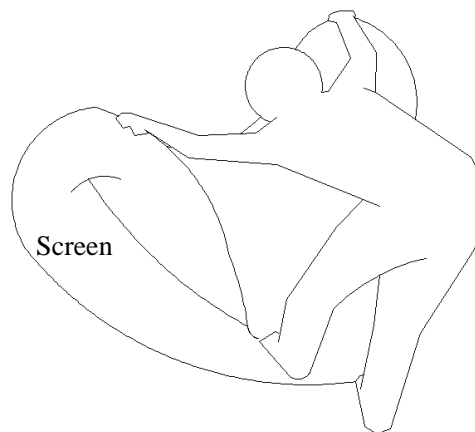

Installation Set-Up:

1) Take out the screen and net base from the carrying bag and expand them.

2) Connect the Screen to the net base.

3) Insert the support bars across the backside of the screen (amount will vary depending on screen size) and then connect the rod sections so that it is at maximum length.

4) Ground the net base with the stakes.

Disassembling the screen

1) Step on the back end of the screen and bring middle part of screen or net base towards you approximately 12" from your foot and hold that down stepping on it with your other foot.

2) While holding the material down with both feet, lean forward and grab the left and right side.

3) Bring the right side in toward your left foot and bring the left side towards your right foot.

4) With your feet in position, bring both left and right sides in towards the ground.