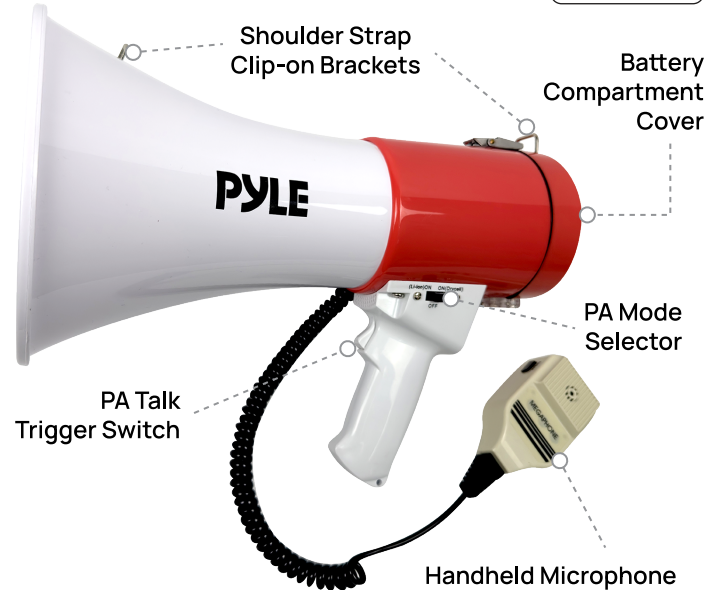

## Unique Elements:

- High-output 50W handheld bullhorn for strong voice projection over long distances.
- 3.5 mm AUX input to play audio from phones, MP3 devices, and other external sources.
- Dedicated siren/alert mode for emergency situations, ensuring immediate attention.
- Adjustable volume control for versatility in different environments and sound requirements.
- Black finish variant offering a professional, low-profile look suitable for various events and occasions.
- Recording up to 260s.
- Built-in Bluetooth enables seamless wireless connection to mobile phones for music streaming and high-quality audio playback. USB Flash Drive and Micro SD Card Reader for Digital Media Playback.
- Equipped with a USB flash drive port and Micro SD card reader, supporting direct digital media playback.
- Flexible power options: compatible with both dry cells and rechargeable batteries, delivering an extended battery life of 16 to 20 hours.
- Features rechargeable battery level indicator: clearly displays remaining power panel prompts for easy monitoring of charging status and timely power replenishment.

## Features:

- 50W Output for Loud, Clear Sound in Large Crowds and Outdoor Settings
- User-friendly Controls for Volume, Power, and Microphone Adjustments
- Digital Amplifier for Enhanced Sound Projection
- Compact, Portable PA System for Easy Transport and Powerful Sound
- Wired Handheld Microphone for Clear Voice Amplification
- Integrated Siren Alarm Function
- Built-in Bluetooth for Wireless Music Streaming and Audio Playback
- USB Flash Drive and Micro SD Card Reader for Digital Media Playback
- 3.5mm AUX Input for Connecting External Devices to Play Music or Audio
- Adjustable Volume Control
- Ergonomic, Lightweight Pistol Grip for Comfort and Ease of Use
- Perfect for Crowd Control & Public Gatherings
- Ideal for Outdoor Events, Sports Teams, Rallies, Schools, and Emergency Use

## What's in the Box:

- Thin Type 50W Megaphone
- Strap