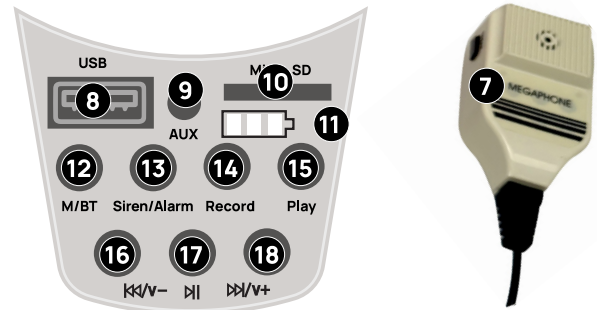

Music Playback

The megaphone supports music playback through these inputs: BT / Micro SD / USB memory / AUX (3.5 mm jack)

After selecting a sound source:

- (16) Volume Down (-VOL): Short press to go to the previous track; press and hold to lower the volume.
- (17) PLAY Button: Press to play or pause the music.
- (18) Volume Up (+VOL): Short press to go to the next track; press and hold to increase the volume.
- Siren/Music Button (13): Press to turn on the siren or return to music playback from the beginning.

4. Record Function

- To start recording, press the Record button (14). The indicator light (11) will turn on. (Maximum recording time: 240 seconds.)
- To stop recording, press the Record button (14) again. The indicator light will turn off.
- Starting a new recording will automatically erase the previous one.
- To play the recording, press the PLAY button (15). The recording will play repeatedly.

5. Bluetooth Pairing

- Turn ON the megaphone.
- Press the M/BT button (12) until you hear the Bluetooth prompt sound. The indicator light (11) will start flashing.
- On your device (smartphone, tablet, or computer), open Bluetooth settings and connect to "MEGAPHONE."

Register Product

Thank you for choosing PyleUSA. By registering your product, you ensure that you receive the full benefits of our exclusive warranty and personalized customer support. Complete the form to access expert support and to keep your PyleUSA purchase in perfect condition.

Start Here

Model Number:
PMP55BTBK

PyleUSA.com/pages/register