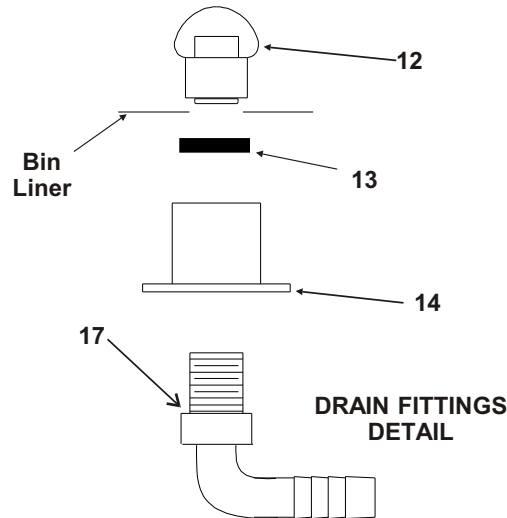

Drain Detail

Hinge Detail

Order kit KLP7 for a set of 4 legs.

* Replacement of frame recommended when servicing hinge parts.

Bins, Condensers, and Accessories Service Parts

HTB555

See Item 18 for Hinge Kit

Item Number	Part Number	Description
1	02-2380-02	Spacer
2	02-3196-01	Hinge
3	02-2806-01	Shoulder screw
4	03-1539-09	E-Ring
5	19-0503-04	Gasket - 9 ft.*
6	02-3274-01	Door frame -Brown
	02-3274-32	Door frame - Grey
7	13-0909-01	Door gasket - 58"
8	A36481-021	Door - Brown incl #7
	A36481-022	Door - Grey incl #7
9	03-0727-11	Thumb screw
10	A35637-001	Canopy
11	A37310-001	Baffle
12	02-2809-02	Drain top
13	02-4193-01	Flat washer
14	02-3108-01	Drain bottom
15	03-1418-07	Screw for hinge
16	02-3202-02	Trim guard
17	05-0586-01	Drain elbow
18	A40021-021	Hinge kit, includes 2 of items 1, 2, 3 and 4; plus 4 of item 15.
Not shown	02-0540-01	Scoop