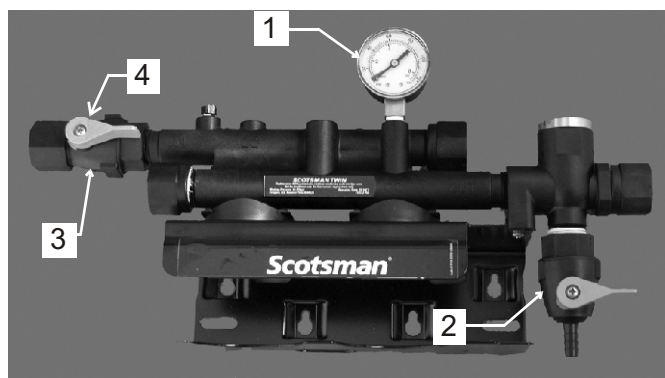

Bins, Condensers, and Accessories Service Parts

Water Filters

SSM1, SSM2, or SSM3 Water Filters Parts Current Version

Item	SSM1	SSM2, 3	Description
1	02-3790-15	02-3790-15	Gauge
2	02-3790-16	02-3790-19	Flushing Valve
3	-	02-3790-20	Inlet Valve
4	02-3790-21	-	Valve handle

Pre-Filter Parts - Current Version

9n	02-3790-22	Head assembly
10n	02-3790-23	O-ring
11n	02-3790-24	20" bowl
	02-3790-25	10" bowl