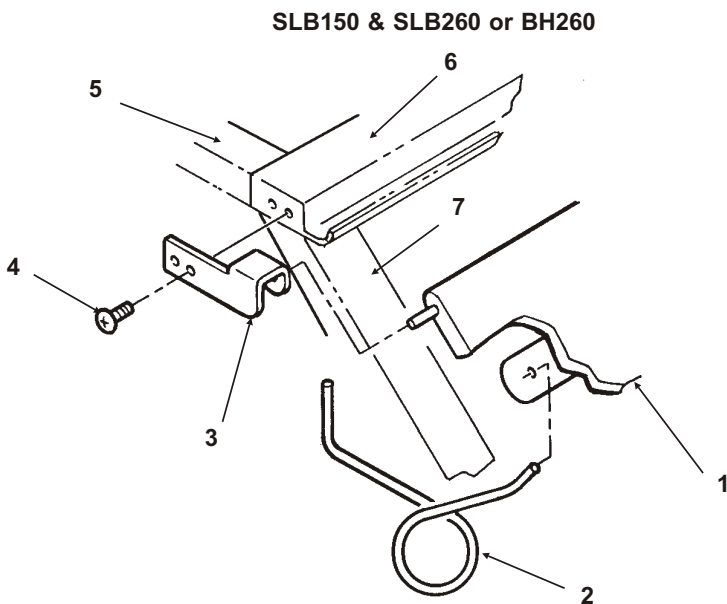

Item Number	Part Number	Description
1	C19475304	Door Assembly
2	C19629100	Door spring
3	C80299602	Left door hinge
	C80299601	Right door hinge
4	C19632604	Hinge pin
5	19-0503-04	Gasket tape, 90"
6	C80307602	Canopy
7	C80309002	Door frame assy
SLB150 Only		
	C34196203	Bin thermo bracket

Bin Drain Parts:	
BH375, SLB375, BH260 and SLB260	
	Female fitting, pn C80205501
	Male fitting, pn C80205301
	Flanged hex nut, pn C80205401
SLB150	
	Drain fitting, pn C36619500
	Drain cup, pn C36619600
	Drain cap, pn C36619400

Not Shown

KSLDK Key Mech. Kit (Slimline)

Item Number	Part Number	Description
1	C26203100	Micro switch
2	C42647900	Brass lock housing
3	C42792800	Switch bracket
4	C80417803	Key mech
5	C80575503	Coin mech cover

KSLDC, Coin Mech Kit (Slimline)

1	C18223900	Term. board
2	12-2858-02	Control Relay
3	C80457301	Coin slide mech.
4	C80457401	Coin box
5	C80457501	Mounting plate
6	C80565701	Timer