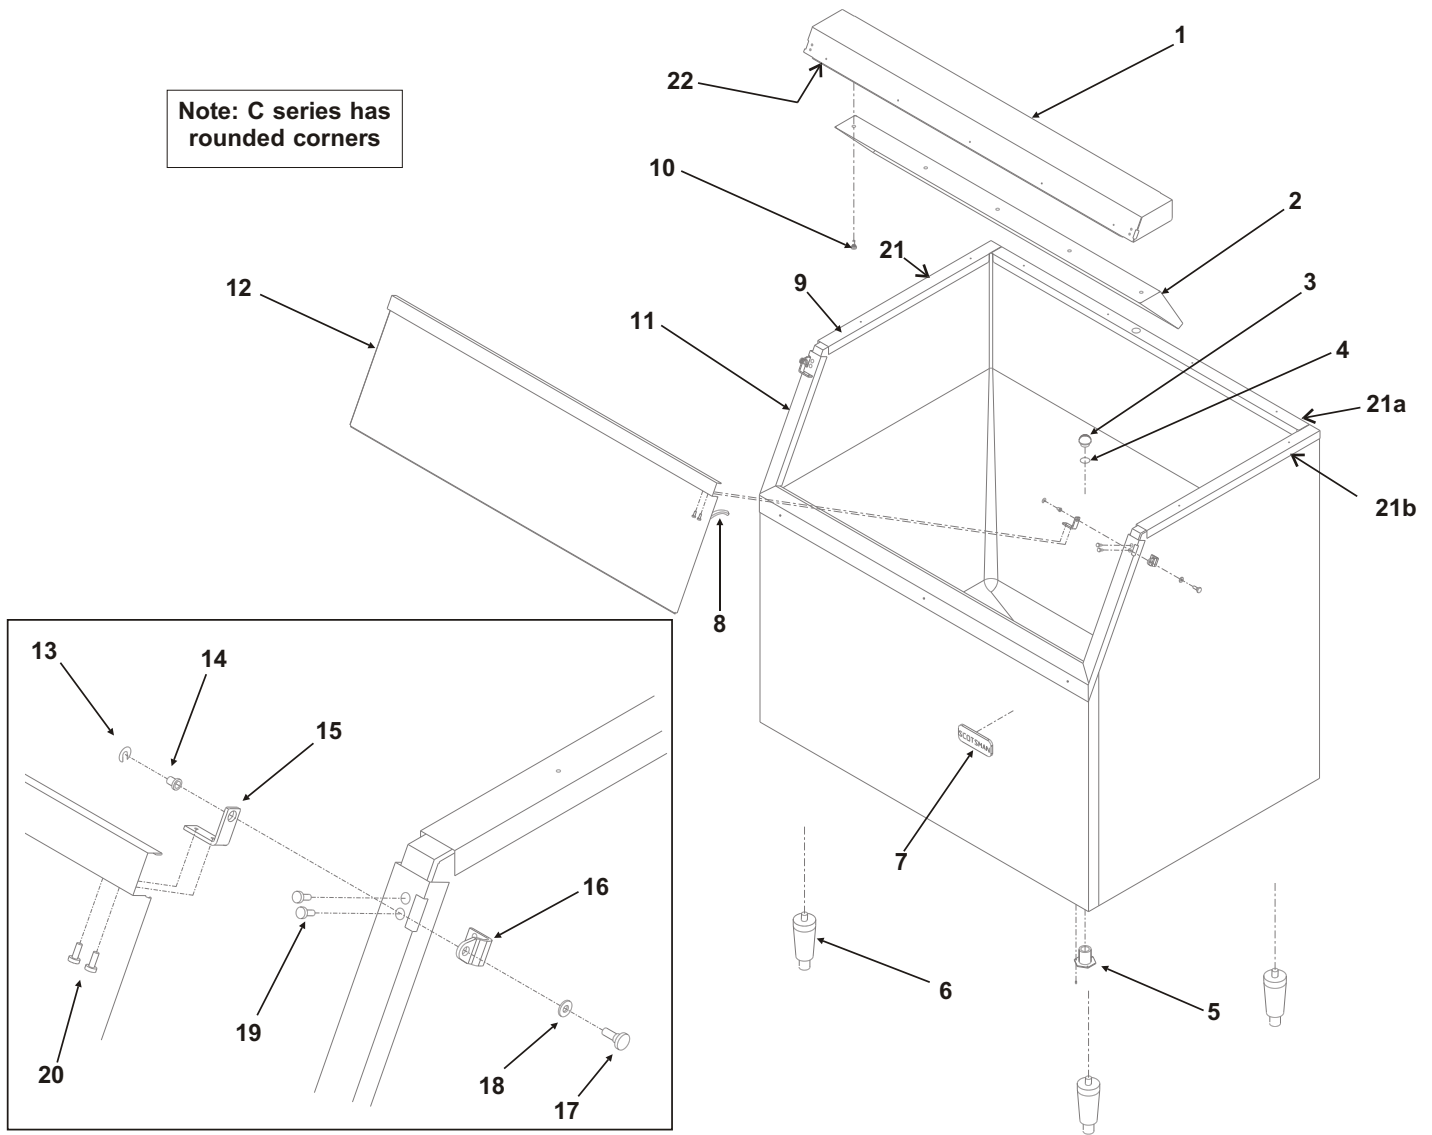

Bins, Condensers, and Accessories Service Parts

BH900

Note: C series has rounded corners

ITEM NUMBER	PARTS NUMBER	DESCRIPTION
1	A35322-020	Canopy Assembly
2	A35152-001	Ice Baffle
3	02-2809-01	Drain Top
4	02-4193-01	Flat washer
5	02-3201-01	Drain casting
6	KLP7	Leg Kit, Black
7	15-0711-01	Emblem
8	13-0595-00	Door gasket (6.25' reg.)
9	19-0503-04	Bin gasket / ft
10	03-0727-11	Baffle screw
11	A35275-001	Door frame assy.
	A37641-021	Door frame, BH900S-C
12	A35323-020	Door w/gasket - BH900
13	03-1539-09	"E" ring
14	02-2380-01	Hinge bushing
15	02-3195-01	Door hinge

ITEM NUMBER	PARTS NUMBER	DESCRIPTION
16	02-3196-01	Bin hinge
17	02-2806-01	Shoulder screw
18	02-2380-02	Spacer
19	03-1403-29	Screw 10-24
20	03-1403-24	Screw 10-24
21	A35280-001	Left bin channel
21a	A35311-001	Back bin channel
21b	A35279-001	Right bin channel
22	02-3202-02	Trim guard - order 2 and trim to fit.

Note: There were a few BH900CE/CS bins made in the early 1990s that used a **different** door, hinge & pin: Most BH900s did NOT use these parts.

12	02-3222-01	Door, BH900CE or CS
	02-3225-01	Hinge kit, BH900CE
	02-3226-01	Pivot pin set, BH900CE