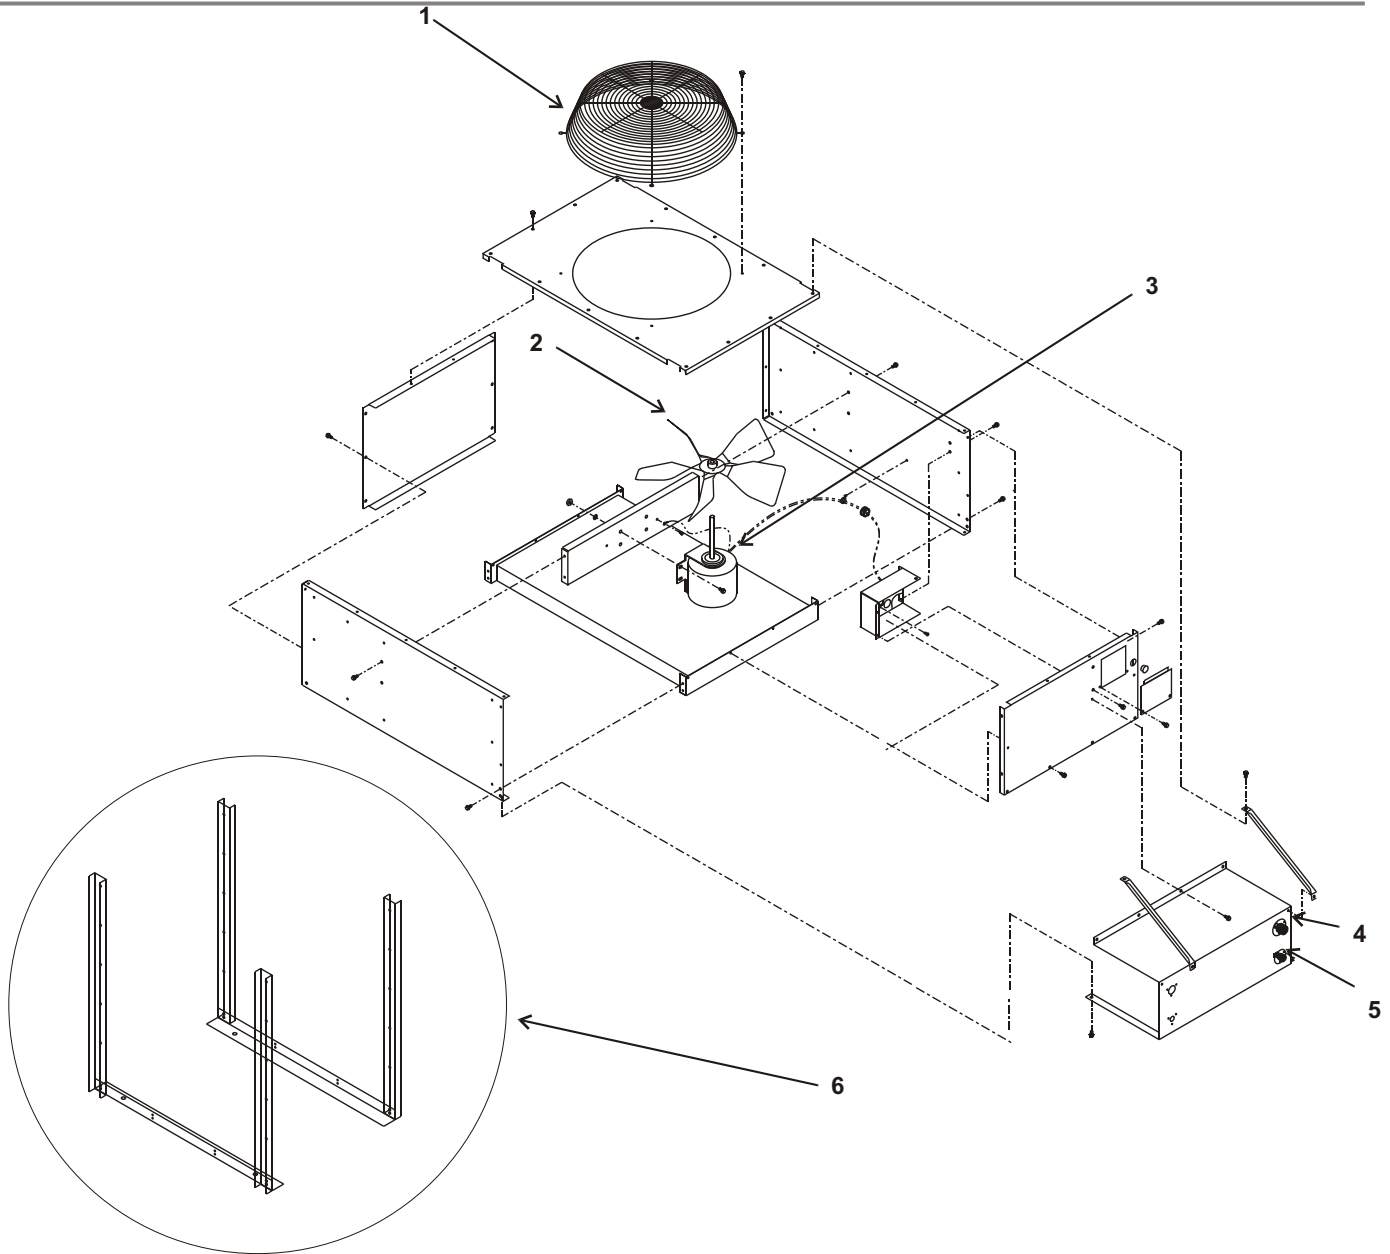

Service Parts

Ice Cart Systems (ICS1, ICS2, ICS3)

Bins, Condensers, and Accessories

Service Parts

ERC Horizontal Coil Condenser

ITEM NUMBER	PART NUMBER	DESCRIPTION
1	02-3575-01	Fan guard
2	18-8800-01	Fan blade
3	18-8796-01	Fan motor ERC101
	18-8796-32	Fan motor ERC151, ERC201, ERC302, ERC401, ERC402
	18-8797-32	Fan motor ERC301
4	16-0850-01	Quick connect, discharge
5	16-0850-03	Quick connect, liquid
6	A36990-001	Leg kit for ERC101, 151, 201, 301, 302
	not available	Leg kit for ERC401, 402