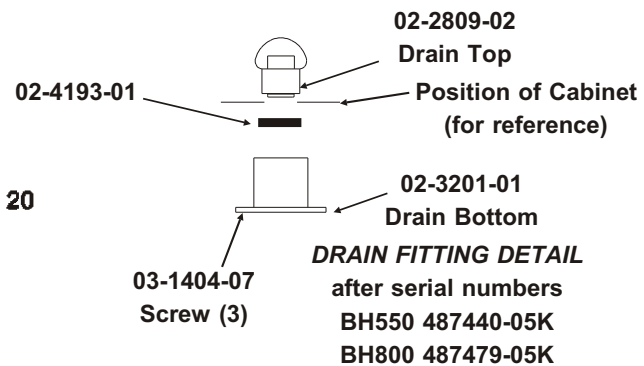

ITEM NUMBER	BH800 PART NUMBER	BH550 PART NUMBER	DESCRIPTION	ITEM NUMBER	BH800 PART NUMBER	BH550 PART NUMBER	DESCRIPTION
1	A32408-001	A33921-001	Canopy	12	03-1539-09	same	E-Clip
2	A32410-001	A32580-001	Baffle	13	03-0727-00	same	Thumb Screw
3	19-0503-04	same	Gasket	14	02-2809-01	same	Drain Top
4	A32418-020	A33922-020	Door Frame	15	13-0617-11	same	O-Ring
	A37640-021	A37639-021	Door Frame, C series	16	KLP7	same	Legs, painted
5	A32419-020	A33938-020	Door, incl 5a, 6, 22, 23	17	KLP8S	same	Legs, S.S.
5a	02-2881-02	02-2881-03	Drip molding	18	03-1404-07	same	Screw
6	13-0595-00	same	Door Gasket	19	03-1360-02	same	Screw
	(10')	(6')	order per foot	20	15-0711-01	same	Emblem
7	A32396-002	same	Hinge Rt.	21	03-1418-41	same	Screw
8	A32396-001	same	Hinge Left	22	A32546-001	same	Door Hinge Lft
9	02-2380-01	same	Hinge Bushing	23	A32546-002	same	Door Hinge Rt.
10	02-2380-02	same	Hinge Spacer	24	03-1423-07	same	Speed Nut for Baffle
11	02-2806-01	same	Shoulder Screw