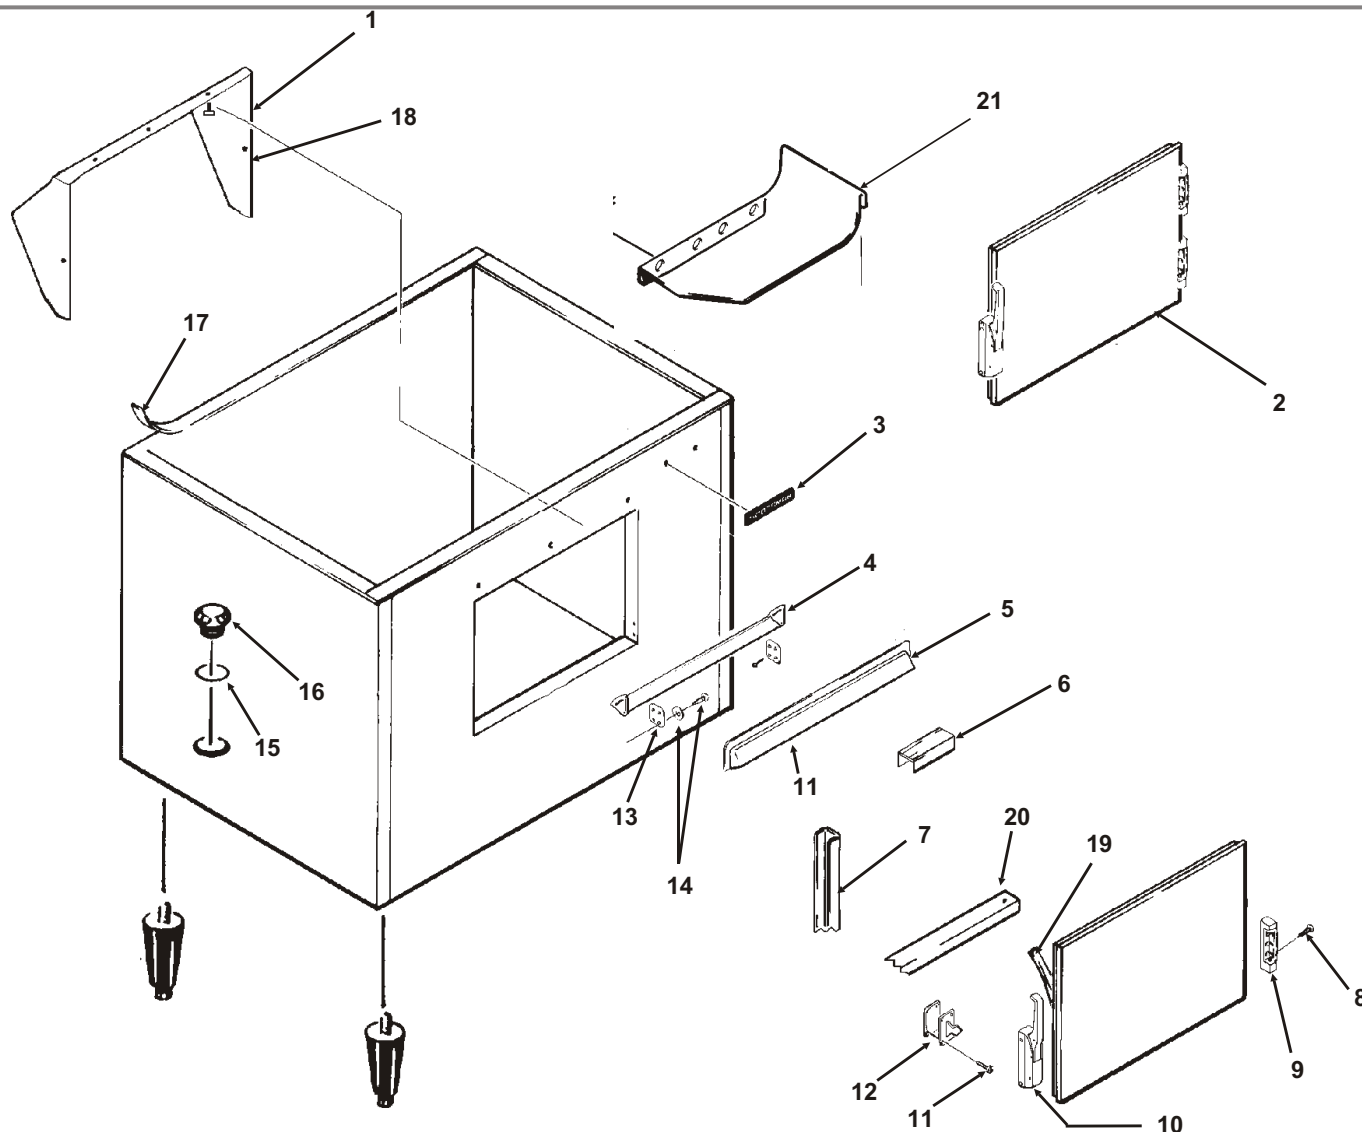

Bins, Condensers, and Accessories Service Parts

B90/BX87

ITEM NUMBER	PART NUMBER	DESCRIPTION			
1	A15114-000	Baffle	9	02-2658-03	Hinge
2	A18300-013	Complete Door-brown		02-2658-04	Hinge Cover
	A18300-032	Complete door, gray	10	02-2658-01	Latch
	A18300-010	Complete Door, sandalwood.		02-1285-00	Screw, into door
	A18300-002	Complete door, SS	11	03-1419-28	Screw, into cabinet
	02-1000-00	Plastic door liner	12	02-2658-02	Strike
3	15-0711-01	Emblem for sandalwood	13	A25929-001	Spill door hinge
	15-0808-01	Emblem for gray	14	A17302-000	Button storage
4	A17342-000	Spill Door		03-1403-15	Screw
5	no number	Awning	15	13-0617-11	O-ring
6	no number	Door Trim Cap	16	02-2809-01	Drain top
7	A25931-001	Door Trim side	17	19-0503-04	Foam tape
8	03-1285-00	Screw, into door	18	03-0727-01	Thumb screw
	03-1419-28	Screw, into cabinet	19	13-0264-00	Door gasket
			20	A25932-001	Door trim
			21	A26449-001	Cube chute