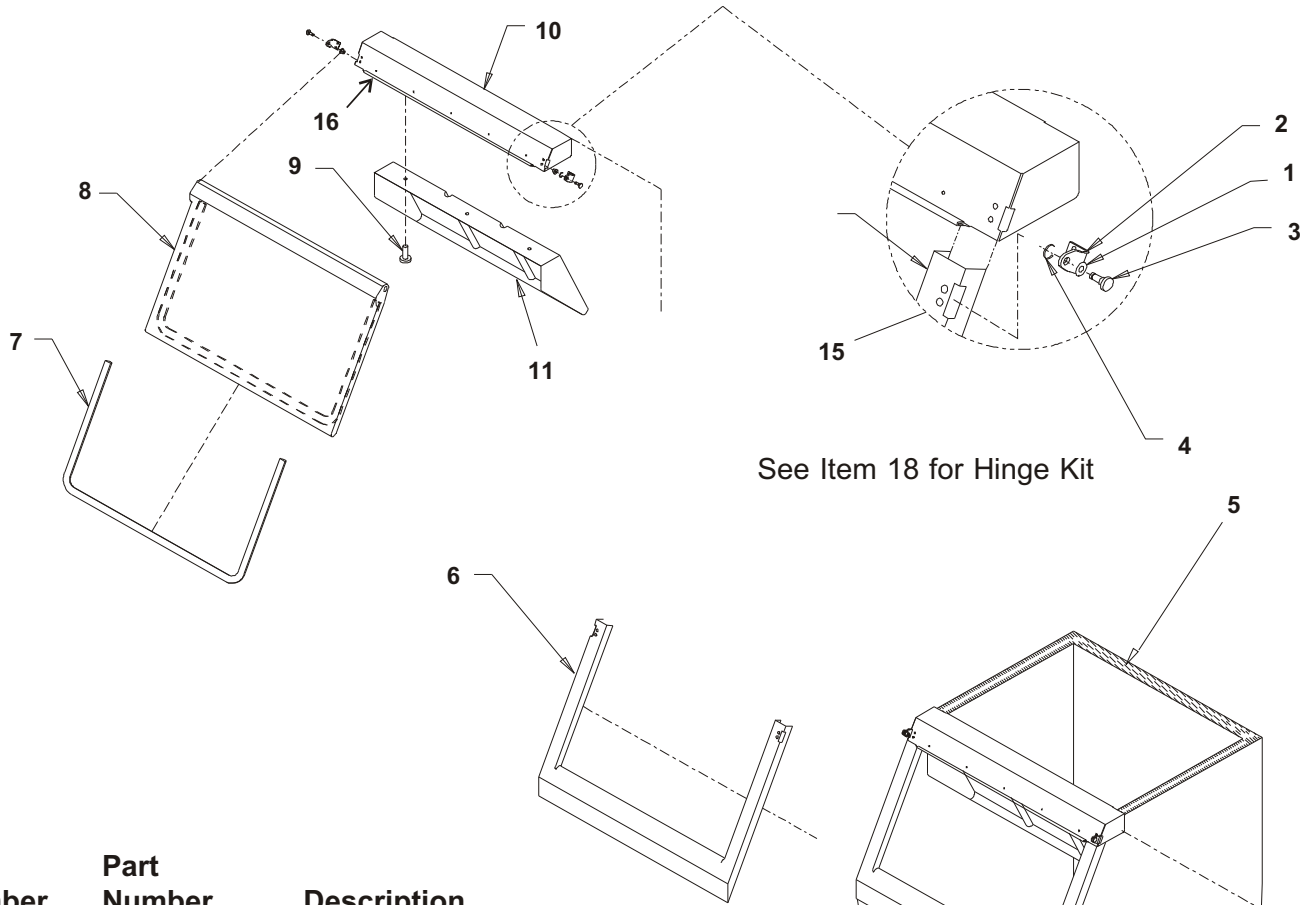

Drain Detail

Hinge Detail

Order kit KLP7 for a set of 4 legs.

* Replacement of frame recommended when servicing hinge parts.

Bins, Condensers, and Accessories Service Parts

HTB555

See Item 18 for Hinge Kit

Item Number	Part Number	Description
1	02-2380-02	Spacer
2	02-3196-01	Hinge
3	02-2806-01	Shoulder screw
4	03-1539-09	E-Ring
5	19-0503-04	Gasket - 9 ft.*
6	02-3274-01	Door frame -Brown
	02-3274-32	Door frame - Grey
7	13-0909-01	Door gasket - 58"
8	A36481-021	Door - Brown incl #7
	A36481-022	Door - Grey incl #7
9	03-0727-11	Thumb screw
10	A35637-001	Canopy
11	A37310-001	Baffle
12	02-2809-02	Drain top
13	02-4193-01	Flat washer
14	02-3108-01	Drain bottom
15	03-1418-07	Screw for hinge
16	02-3202-02	Trim guard
17	05-0586-01	Drain elbow
18	A40021-021	Hinge kit, includes 2 of items 1, 2, 3 and 4; plus 4 of item 15.
Not shown	02-0540-01	Scoop