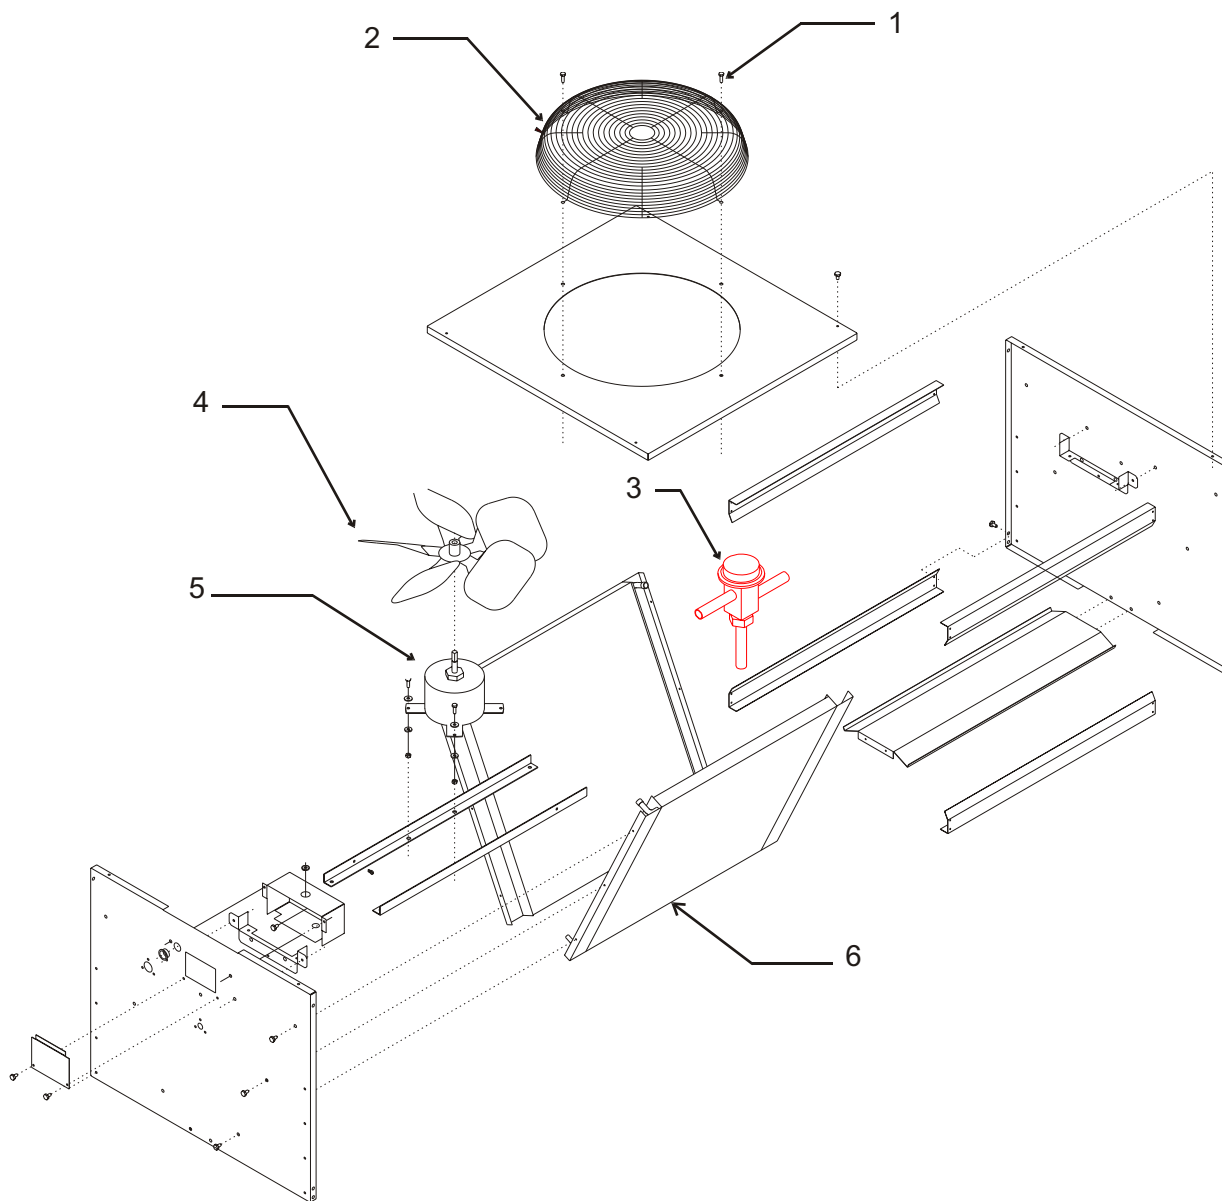

Bins, Condensers, and Accessories

Service Parts

ERC V Coil Condenser ERC111, 211, 311, 411, ERC680, ERC1086

Item Number	Part Number	Description
1	03-1645-03	Screw
2	02-3575-01	Fan guard,
3	16-1025-01	Headmaster, ERC411
	16-1044-01	Headmaster, all others
4	18-8816-01	Fan blade
5	12-2651-01	Fan motor, ERC311, 411, 680, 1086
	12-2651-02	Fan motor, ERC111, 211
6	18-8815-01	Coil for ERC111/1086/411
	18-8827-01	Coil for ERC311/680

Not Shown:

- A37169-001 Leg - fits all
- A37170-001 Leg brace, ERC111, 211, 311, 411, 680, 1086
- 03-1645-01 Screw for legs
- ERC111, 211, 311, 411
- 16-0850-01 Quick connect, discharge
- 16-0850-03 Quick connect, liquid
- ER680, 1086, ER2C6810, 1316:
- 16-1057-04 Quick connect, discharge
- 16-1057-03 Quick connect, liquid.....
- Fan motor run capacitor: 18-8878-01
- Line set ends: KTE4 (set of all 4)
- Eclipse line set ends: KTE6 (set of all 6)
- EH Eclipse Line Set Ends; KTE6-EH