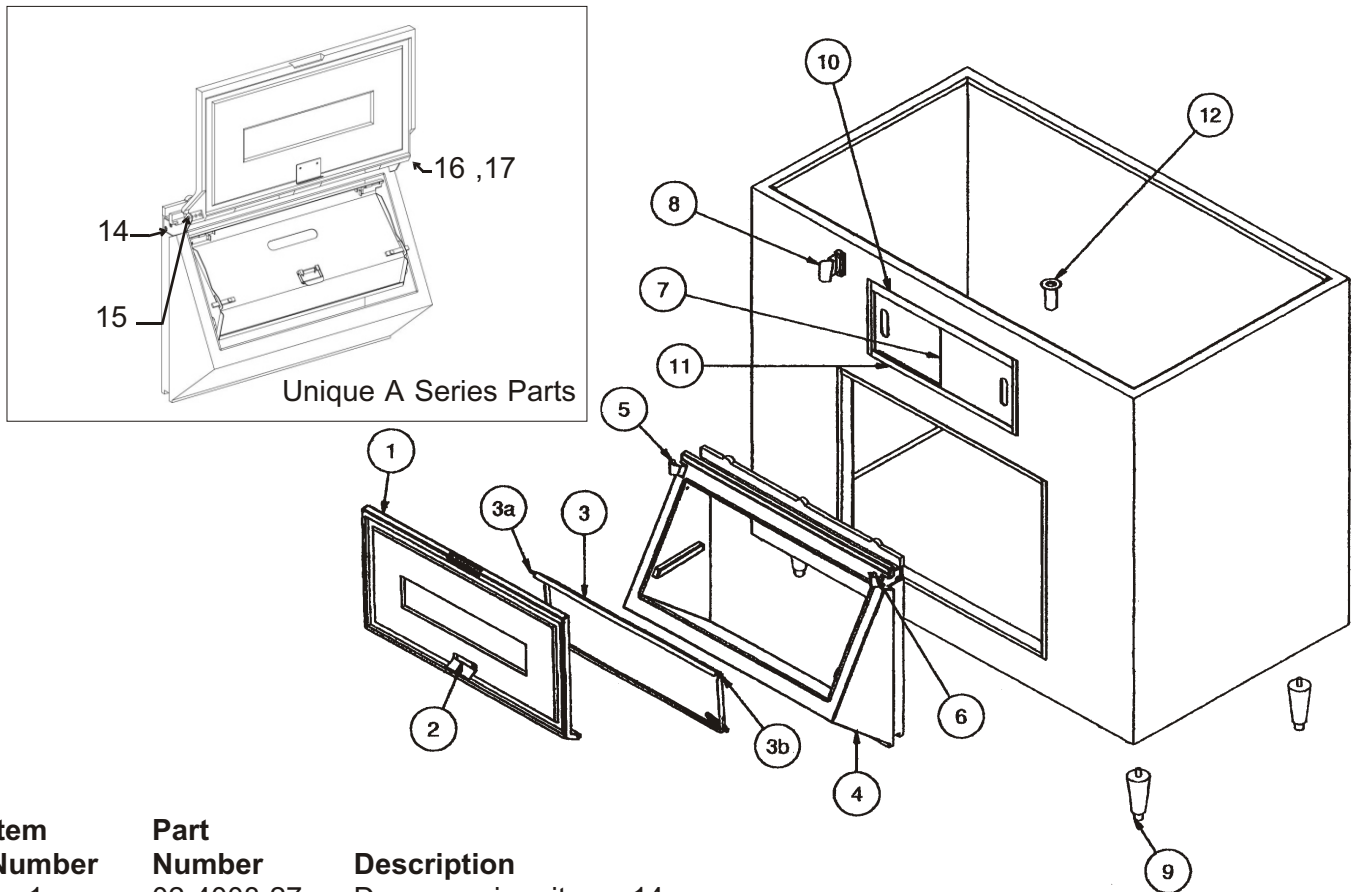

Bins, Condensers, and Accessories Service Parts

BH1100, BH1300, BH1600

Item Number	Part Number	Description
1	02-4008-27	Door, requires items 14 and 16 when replacing non-spring loaded doors.
2	02-4008-03	Baffle latch bracket
3	02-4737-21	Baffle assembly
3a	02-4008-23	LH & RH spring loaded hinge kit
4	02-4008-07	Snout
5	02-4008-24	LH & RH door hinges
6	part of item 5	RH door hinge
7	02-4008-10	Window (set of 2)
8	02-4008-11	Door latch, not used on A
9	02-4987-01	1/2 Leg - each (current as of Jan of 2016)
	02-4008-12	5/8 Leg - each
	KLP7	5/8 Leg, kit
10	02-4008-25	Upper & lower window tracks
11	part of item 10	Lower window track
12	02-4008-15	1" plastic drain- includes nut and washer
A Series Parts Not Interchangeable with prior		
14	02-4008-28	LH hinge bracket
15	02-4008-26	LH spring loaded hinge
16	02-4008-29	RH hinge bracket
17	02-4008-32	RH spring loaded hinge

Not Shown

02-4008-16	SS 34"x48" Top Support
02-4008-17	48" Plastic Top*
02-4008-18	60" Plastic Top*
02-4008-19	9" Filler Panel
02-4008-20	13 1/2" Filler Panel

Note: Above filler panels are 21.5" long and changed in late 2005 to these:

- 02-4008-21 - 20.5" long 9 inch filler panel
- 02-4008-22 - 20.5" long 13.5 inch filler panel

Check serial number date code or opening size to confirm which filler panel to use.

* hole 45" wide x 20.5 deep

Hole in plastic top changed in late 2005, prior top no longer available.