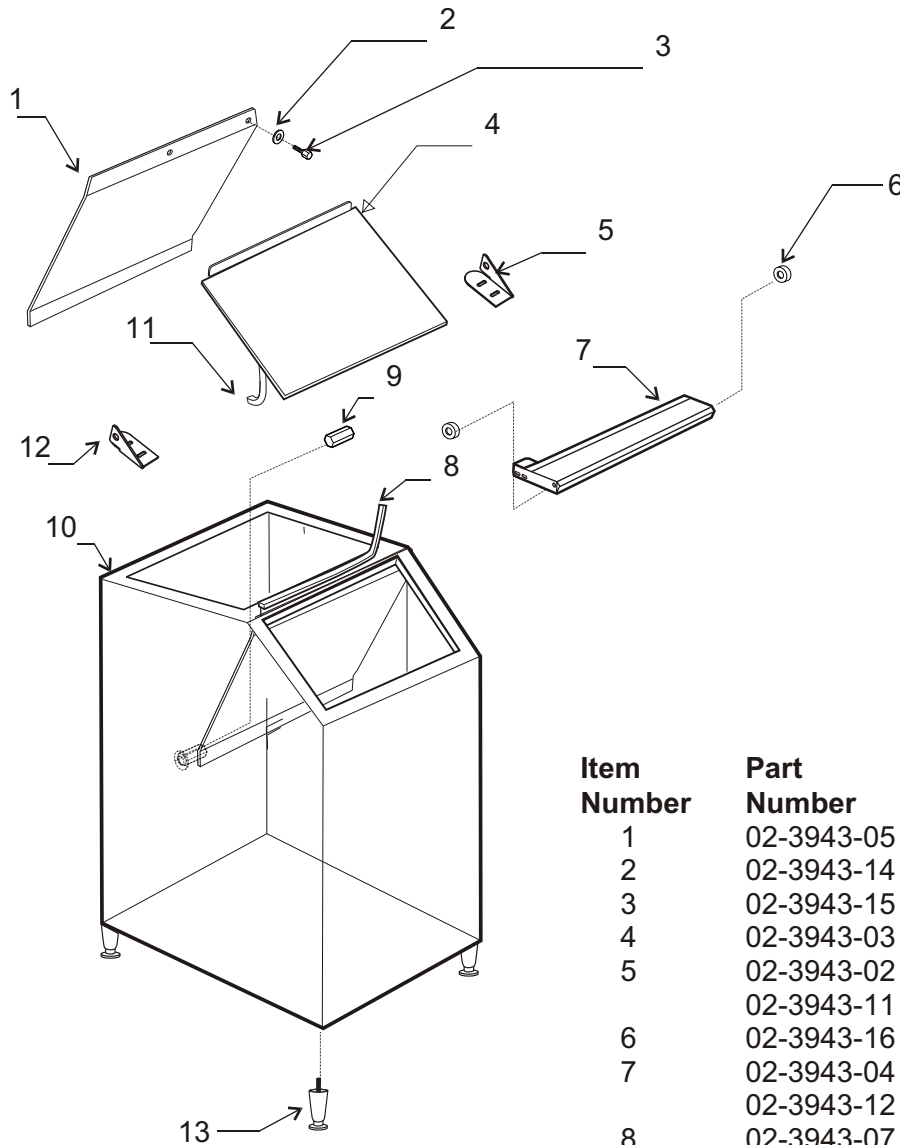

Bins, Condensers, and Accessories Service Parts

BH360S

Item Number	Part Number	Description
1	02-3943-05	Ice deflector
2	02-3943-14	Rubber washer
3	02-3943-15	Thumbscrew
4	02-3943-03	Door w/gasket, w/out hinges
5	02-3943-02	Right hinge
	02-3943-11	Screw, hinge to door
6	02-3943-16	Nylon bearing
7	02-3943-04	Canopy
	02-3943-12	Screw, canopy to bin
8	02-3943-07	Gasket (per foot)
9	02-3943-13	Hex stand off
10	13-0943-02	Bin gasket tape (per foot)
11	02-3943-06	Door gasket
12	02-3943-01	Left hinge
	02-3943-11	Screw, hinge to door
13	02-3943-10	Set of 4 legs
14	02-3943-09	Connecting strap, IM to bin

Note: Leg Threads are $\frac{1}{2}$ - 13. The legs for this bin will not interchange with any other Scotsman leg or caster.