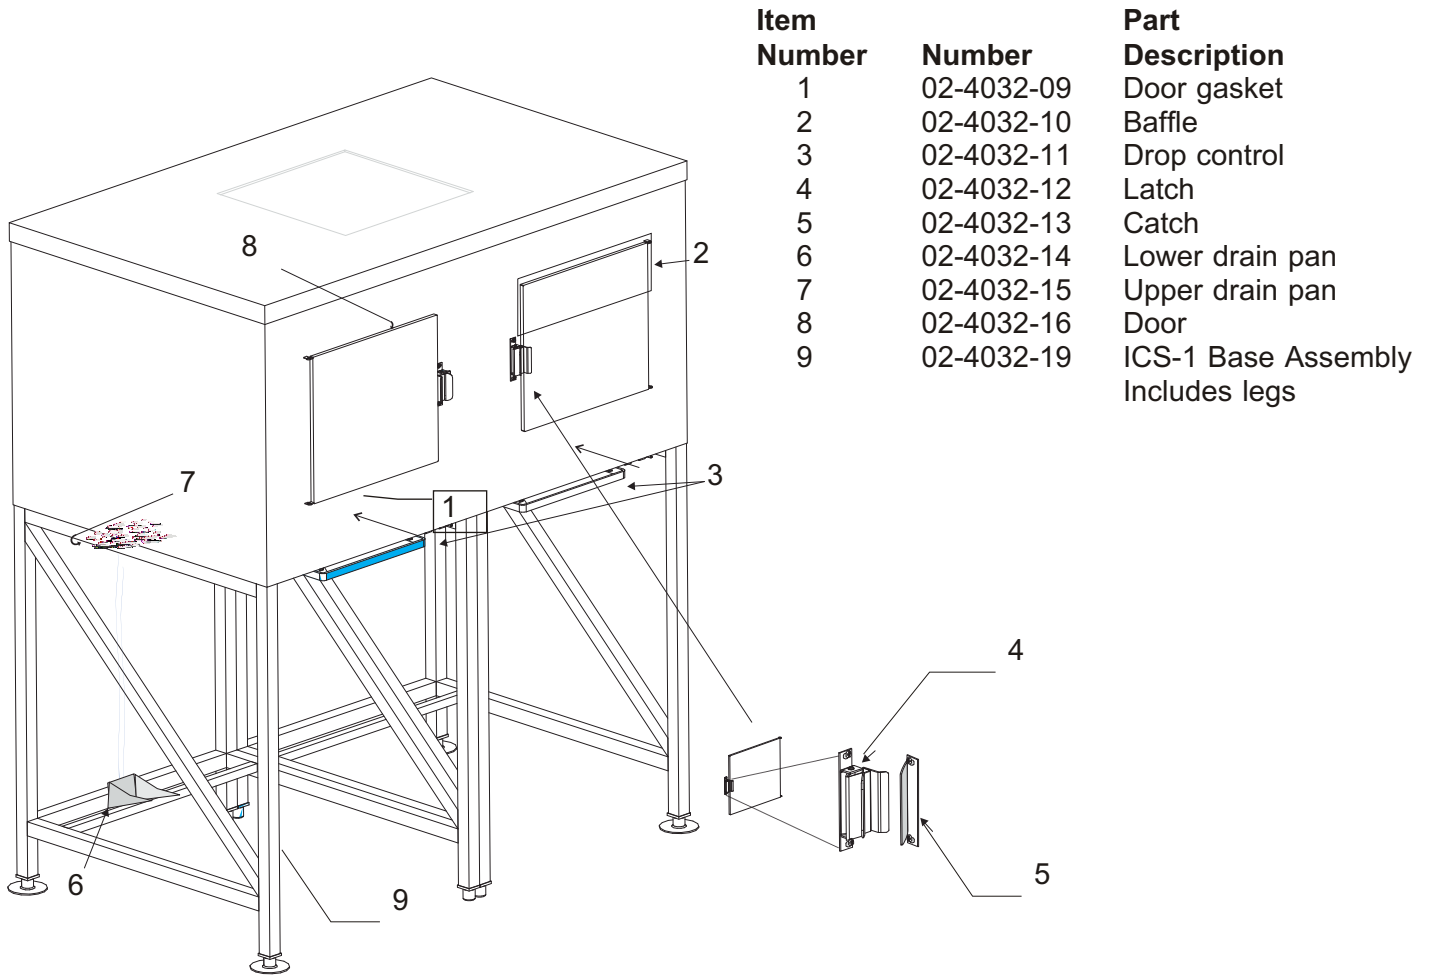

Bins, Condensers, and Accessories

Service Parts

Ice Cart Systems (ICS1, ICS2, ICS3)