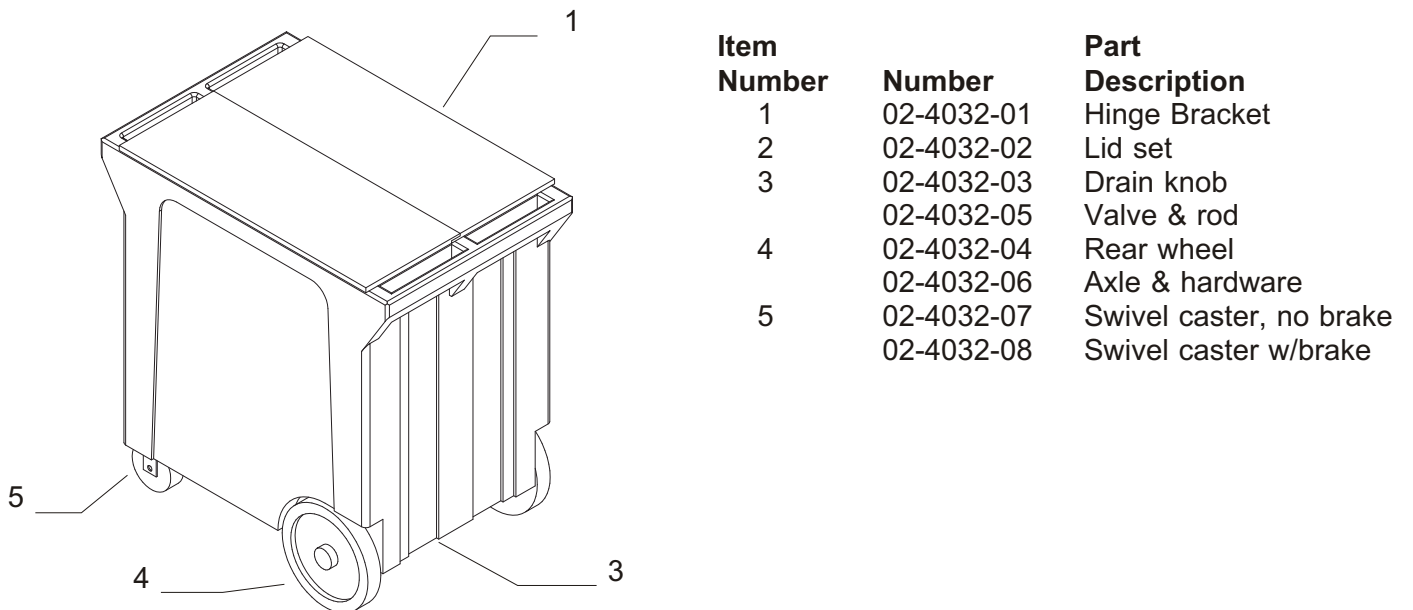

Bins, Condensers, and Accessories

Service Parts

Ice Cart Systems (ICS1, ICS2, ICS3)