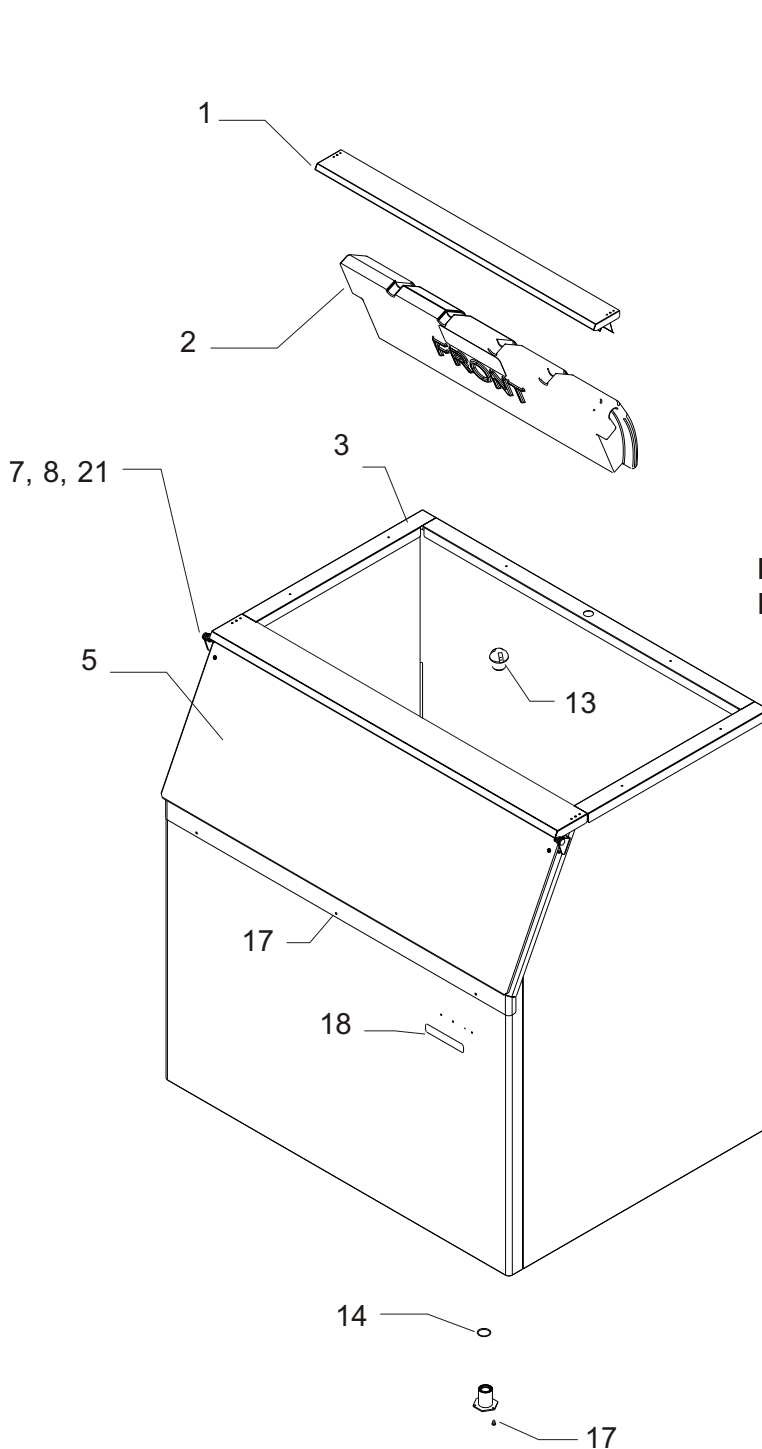

Bins, Condensers, and Accessories

Service Parts

BH801

ITEM NUMBER	PART NUMBER	DESCRIPTION
1	A38434-001	Canopy
2	A38476-001	Baffle
3	19-0503-04	Gasket order per foot
4	A37640-021	Door Frame,
5	A32419-020	Door, incl 5a, 6, 21, 22
5a	02-2881-02	Drip molding
6	13-0595-00	Door Gasket (10')*
7	A32396-002	Hinge Rt.
8	A32396-001	Hinge Left
9	02-2380-01	Hinge Bushing
10	02-2380-02	Hinge Spacer
11	02-2806-01	Shoulder Screw
12	03-1539-09	E-Clip
13	02-2809-02	Drain Top
14	02-4193-01	Flat washer
15	02-3201-01	Drain bottom
16	KLP7	Legs, painted set of 4
	KLP8S	Legs, S.S. set of 4
17	03-1404-07	Screw - frame to bin
18	03-1419-09	Screw - hinge to frame
19	15-0808-01	Emblem
20	03-1418-24	Screw - hinge to door
21	A32546-001	Door Hinge Lft
22	A32546-002	Door Hinge Rt.