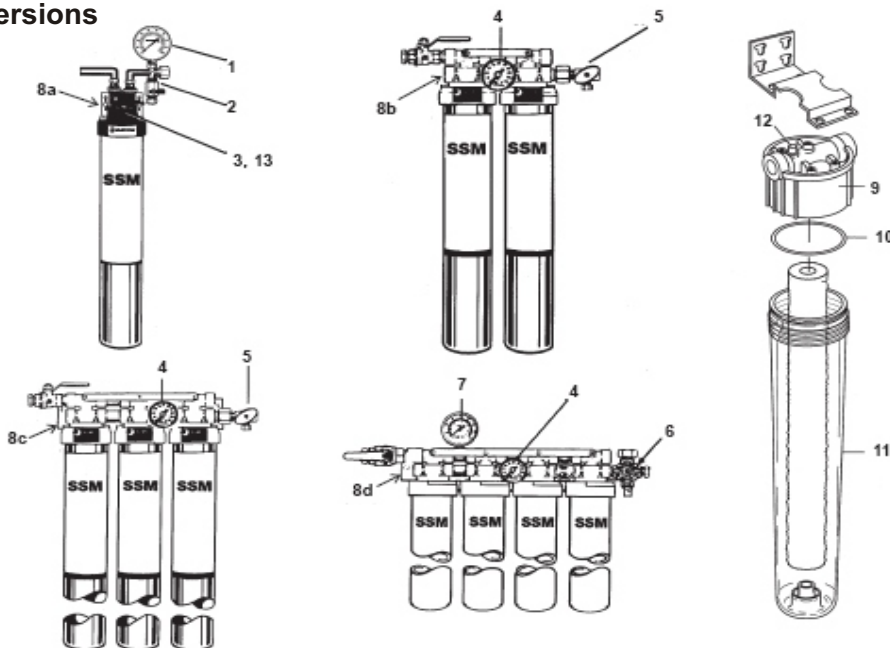

CM³ Thermostats

11-0427-23 thin cap tube

11-0521-21 bulb cap tube

Bins, Condensers, and Accessories Service Parts

Water Filters

SSM1, SSM2, or SSM3 Water Filters Parts Current Version

Item	SSM1	SSM2, 3	Description
1	02-3790-15	02-3790-15	Gauge
2	02-3790-16	02-3790-19	Flushing Valve
3	-	02-3790-20	Inlet Valve
4	02-3790-21	-	Valve handle

Pre-Filter Parts - Current Version

9n	02-3790-22	Head assembly
10n	02-3790-23	O-ring
11n	02-3790-24	20" bowl
	02-3790-25	10" bowl

Prior Versions

Current Pre Filter

Prior Version Parts

Item Number	Part Number	Description	Item Number	Part Number	Description
1	02-3790-15	Outlet gauge	8c	02-3790-03	Triple bracket
2	02-3790-16	Activation valve, single	8d	02-3790-04	Quad bracket
3	02-3790-12	Valve stem		02-3790-05	Screw for bracket
4	02-3790-14	Outlet gauge	9	02-2790-06	Prefilter head
5	02-3790-17	Activation valve	10	02-3790-07	Ring seal
6	02-3790-18	Activation valve, quad	11	02-3790-08	20" bowl
7	02-3790-13	Pressure gauge		02-3790-09	10" bowl
8a	02-3790-01	Single bracket	12	02-3790-10	Pressure relief kit
8b	02-3790-02	Dual bracket	13	02-3790-11	Valve handle