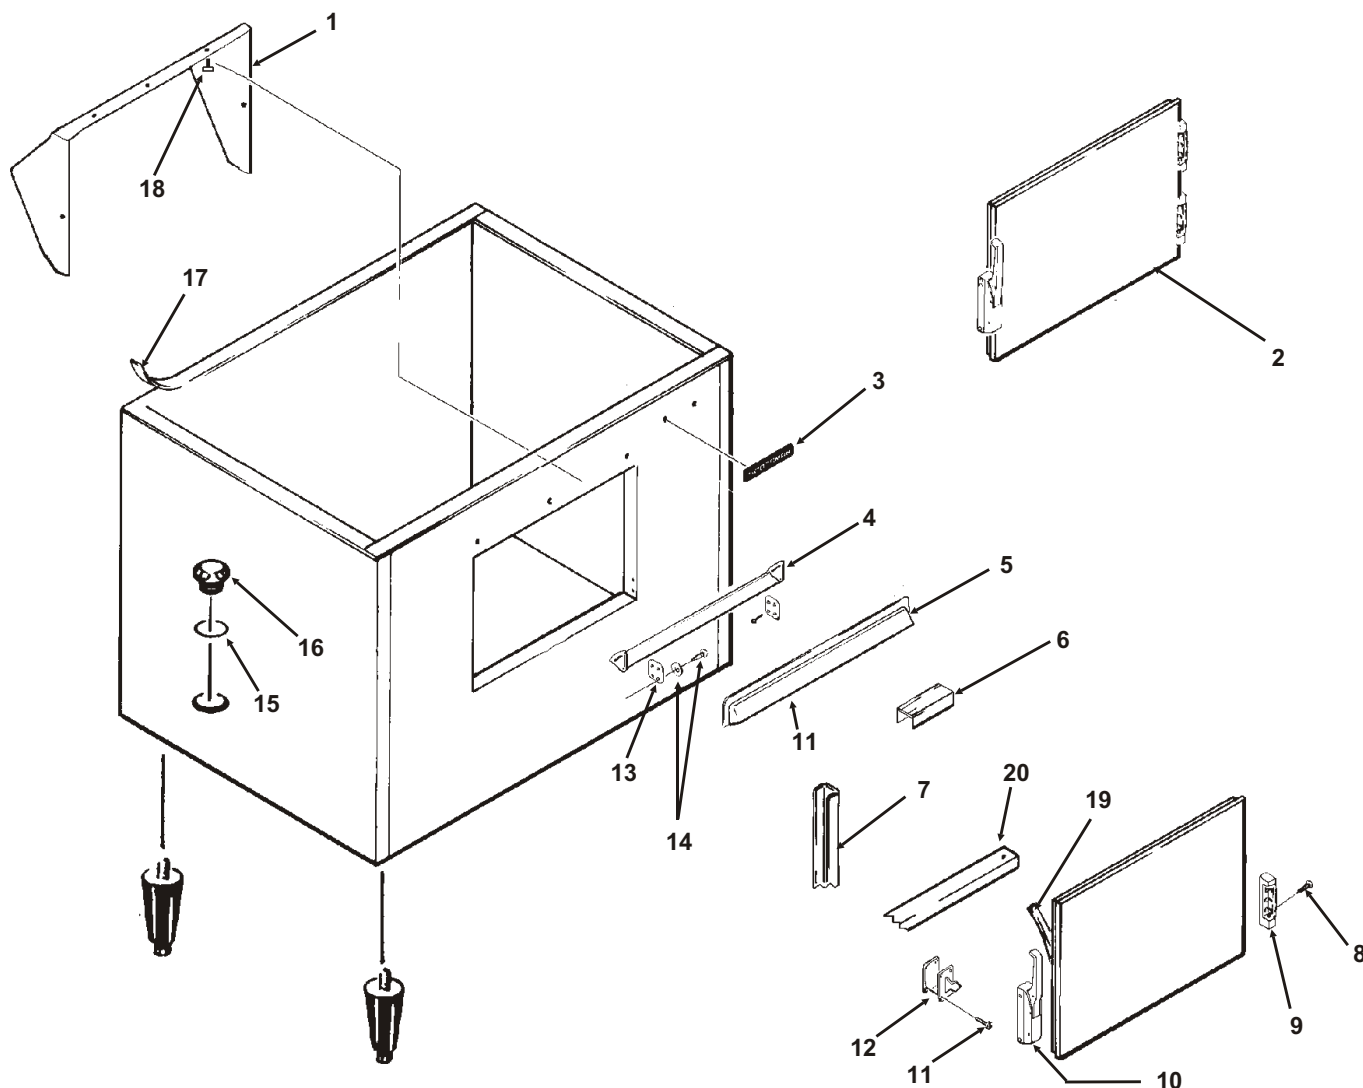

DRAIN FITTING DETAIL
after serial numbers
HTB250 489378-05K
HTB350 488666-05K

Bins, Condensers, and Accessories Service Parts

B230P

Item Number	Part Number	Description
1	02-4732-02	Door only
2	02-4654-21	Door assembly , includes door, baffle, gasket and hinges
3	02-3943-10*	Set of 4 legs for bins with "1280" in the serial number.
	KLP7	Set of 4 legs for bins with "1320" in the serial number.

* Note: Leg Threads are $\frac{1}{2}$ - 13. These legs will not interchange with any other Scotsman leg or caster.

Bins, Condensers, and Accessories Service Parts

BH360S

Item Number	Part Number	Description
1	02-3943-05	Ice deflector
2	02-3943-14	Rubber washer
3	02-3943-15	Thumbscrew
4	02-3943-03	Door w/gasket, w/out hinges
5	02-3943-02	Right hinge
	02-3943-11	Screw, hinge to door
6	02-3943-16	Nylon bearing
7	02-3943-04	Canopy
	02-3943-12	Screw, canopy to bin
8	02-3943-07	Gasket (per foot)
9	02-3943-13	Hex stand off
10	13-0943-02	Bin gasket tape (per foot)
11	02-3943-06	Door gasket
12	02-3943-01	Left hinge
	02-3943-11	Screw, hinge to door
13	02-3943-10	Set of 4 legs
14	02-3943-09	Connecting strap, IM to bin

Note: Leg Threads are $\frac{1}{2}$ - 13. The legs for this bin will not interchange with any other Scotsman leg or caster.

Bins, Condensers, and Accessories Service Parts

ITEM NUMBER	PART NUMBER	DESCRIPTION	ITEM NUMBER	PART NUMBER	DESCRIPTION
1	02-3991-01	Baffle	10	02-2658-01	Latch
2	02-3991-02	Complete door, SS		02-3991-12	Screw, into door
	02-3991-03	Plastic door liner	11	02-3991-13	Screw, into cabinet
3	15-0711-02	Emblem for gray	12	02-2658-02	Strike
4	02-3991-04	Spill Door	13	02-3991-15	Spill door hinge
5	02-3991-05	Awning	14	02-3991-16	Screw
6	02-3991-06	Door Trim Cap	15	13-0617-11	O-ring
7	02-3991-07	Door Trim side	16	02-2809-01	Drain top
	02-3991-17	Support, attaches to item 7	17	19-0503-04	Foam tape
8	02-3991-08	Screw, into door or cabinet	18	03-0727-01	Thumb screw
9	02-2658-03	Hinge	19	02-3991-18	Door gasket
	02-2658-04	Hinge Cover	20	02-3991-19	Door trim