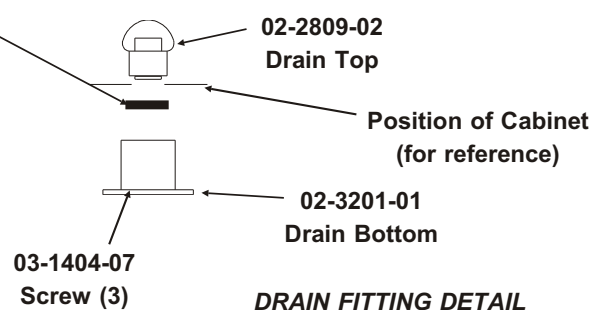

DRAIN FITTING DETAIL
after serial numbers
HTB250 489378-05K
HTB350 488666-05K