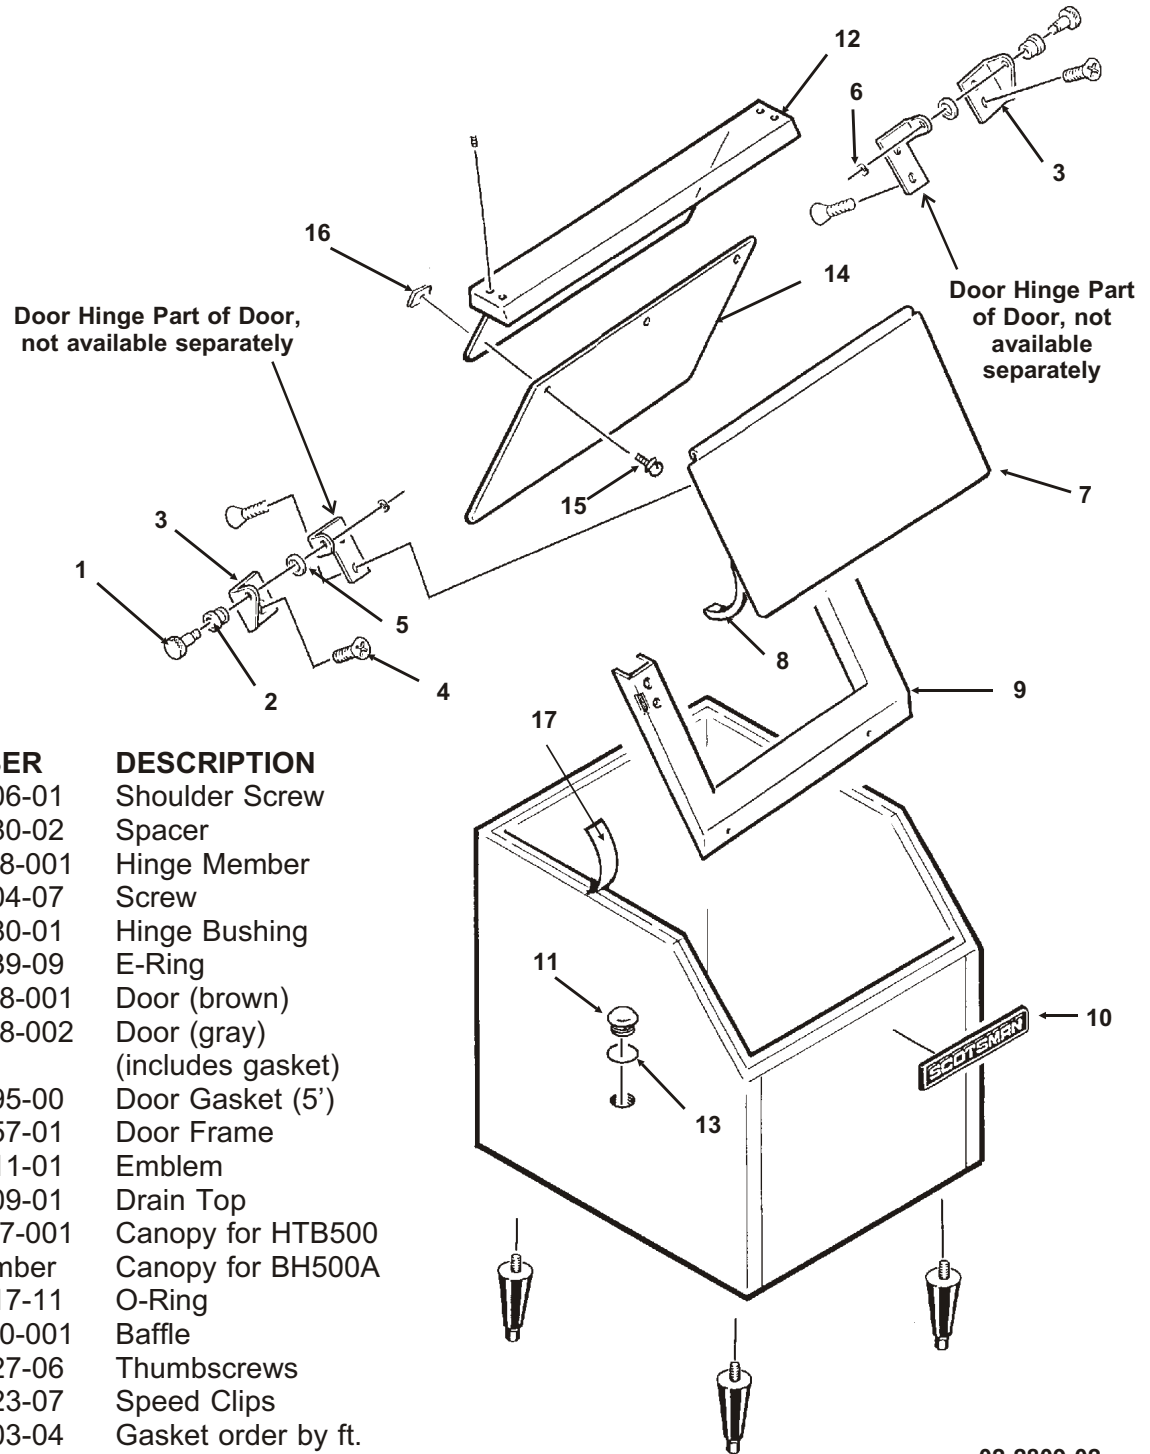

Note: Leg Threads are $\frac{1}{2}$ - 13. The legs for this bin will not interchange with any other Scotsman leg or caster.

Bins, Condensers, and Accessories Service Parts

ITEM NUMBER	PART NUMBER	DESCRIPTION	ITEM NUMBER	PART NUMBER	DESCRIPTION
1	02-3991-01	Baffle	10	02-2658-01	Latch
2	02-3991-02	Complete door, SS		02-3991-12	Screw, into door
	02-3991-03	Plastic door liner	11	02-3991-13	Screw, into cabinet
3	15-0711-02	Emblem for gray	12	02-2658-02	Strike
4	02-3991-04	Spill Door	13	02-3991-15	Spill door hinge
5	02-3991-05	Awning	14	02-3991-16	Screw
6	02-3991-06	Door Trim Cap	15	13-0617-11	O-ring
7	02-3991-07	Door Trim side	16	02-2809-01	Drain top
	02-3991-17	Support, attaches to item 7	17	19-0503-04	Foam tape
8	02-3991-08	Screw, into door or cabinet	18	03-0727-01	Thumb screw
9	02-2658-03	Hinge	19	02-3991-18	Door gasket
	02-2658-04	Hinge Cover	20	02-3991-19	Door trim

Bins, Condensers, and Accessories Service Parts

HTB500/BH500A

ITEM NUMBER	PART NUMBER	DESCRIPTION
1	02-2806-01	Shoulder Screw
2	02-2380-02	Spacer
3	A31248-001	Hinge Member
4	03-1404-07	Screw
5	02-2380-01	Hinge Bushing
6	03-1539-09	E-Ring
7	A32648-001	Door (brown)
	A32648-002	Door (gray) (includes gasket)
8	13-0595-00	Door Gasket (5')
9	02-2857-01	Door Frame
10	15-0711-01	Emblem
11	02-2809-01	Drain Top
12	A32317-001	Canopy for HTB500
	no number	Canopy for BH500A
13	13-0617-11	O-Ring
14	A32580-001	Baffle
15	03-0727-06	Thumbscrews
16	03-1423-07	Speed Clips
17	19-0503-04	Gasket order by ft.