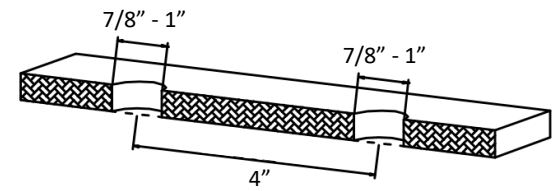

Karran®

INSTALLATION GUIDE

COMPONENT LIST	QTY
1 - Faucet Body	1
2 - Rubber Washer	2
3 - Mounting Hardware	2

Woodburn

Models: KBF416C
KBF416MB
KBF416ORB
KBF416SS

1

2

3

4

5

6

7

- 1 - Cover
- 2 - Screw
- 3 - Faucet Body
- 4 - Gasket
- 5 - Aerator
- 6 - Aerator Cover
- 7 - Color Button
- 8 - Screw
- 9 - Handle
- 10 - O-Ring
- 11 - Nut
- 12 - Body Base
- 13 - Gasket
- 14 - Screw
- 15 - O-Ring
- 16 - Cartridge
- 17 - Cartridge Base
- 18 - Base Plate
- 19 - Washer
- 20 - Mounting Hardware
- 21 - Cartridge
- 22 - Water Lines