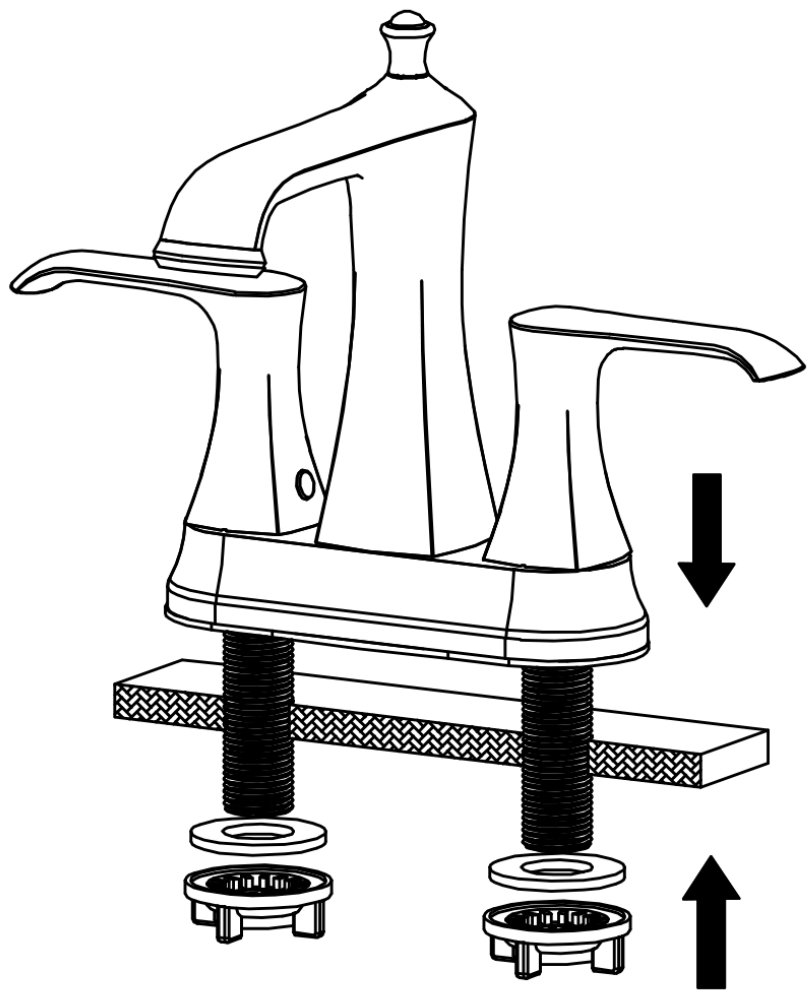

Karran®

INSTALLATION GUIDE

COMPONENT LIST	QTY
1 - Faucet Body	1
2 - Rubber Washer	2
3 - Mounting Hardware	2

Woodburn

Models: KBF416C
KBF416MB
KBF416ORB
KBF416SS

1

2

3

4

5

6

7

- 1 - Cover
- 2 - Screw
- 3 - Faucet Body
- 4 - Gasket
- 5 - Aerator
- 6 - Aerator Cover
- 7 - Color Button
- 8 - Screw
- 9 - Handle
- 10 - O-Ring
- 11 - Nut
- 12 - Body Base
- 13 - Gasket
- 14 - Screw
- 15 - O-Ring
- 16 - Cartridge
- 17 - Cartridge Base
- 18 - Base Plate
- 19 - Washer
- 20 - Mounting Hardware
- 21 - Cartridge
- 22 - Water Lines