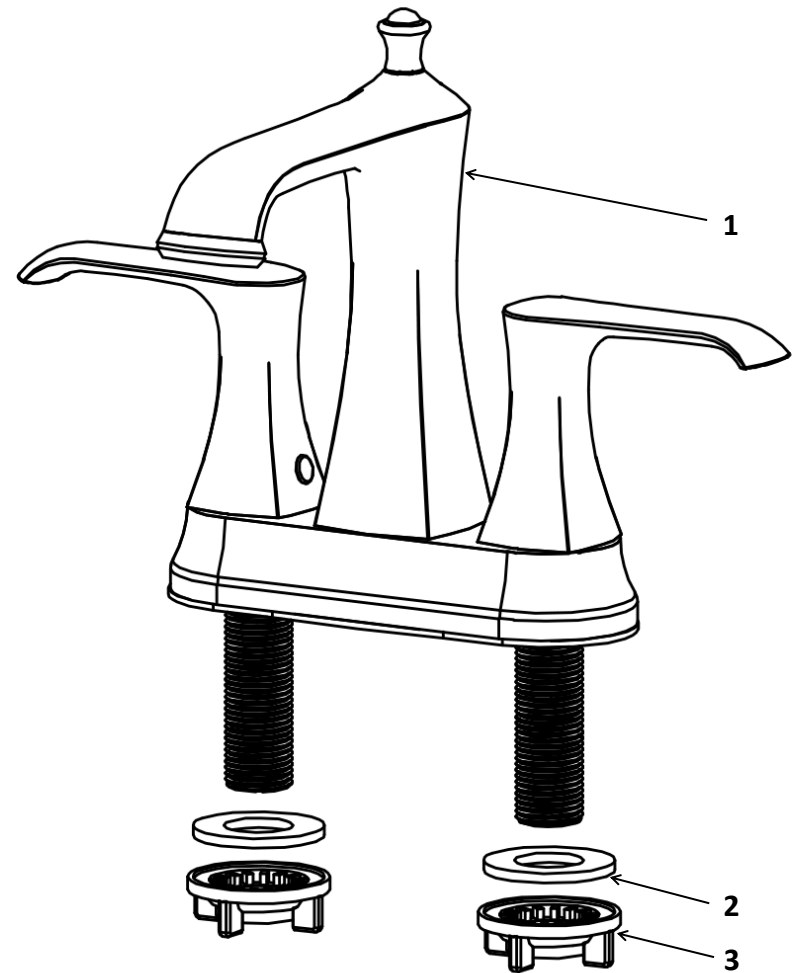

Karran®

INSTALLATION GUIDE

COMPONENT LIST	QTY
1 - Faucet Body	1
2 - Rubber Washer	2
3 - Mounting Hardware	2

Woodburn

Models: KBF416C
KBF416MB
KBF416ORB
KBF416SS

1

2

3

4

5

6

7

- 1 - Cover
- 2 - Screw
- 3 - Faucet Body
- 4 - Gasket
- 5 - Aerator
- 6 - Aerator Cover
- 7 - Color Button
- 8 - Screw
- 9 - Handle
- 10 - O-Ring
- 11 - Nut
- 12 - Body Base
- 13 - Gasket
- 14 - Screw
- 15 - O-Ring
- 16 - Cartridge
- 17 - Cartridge Base
- 18 - Base Plate
- 19 - Washer
- 20 - Mounting Hardware
- 21 - Cartridge
- 22 - Water Lines