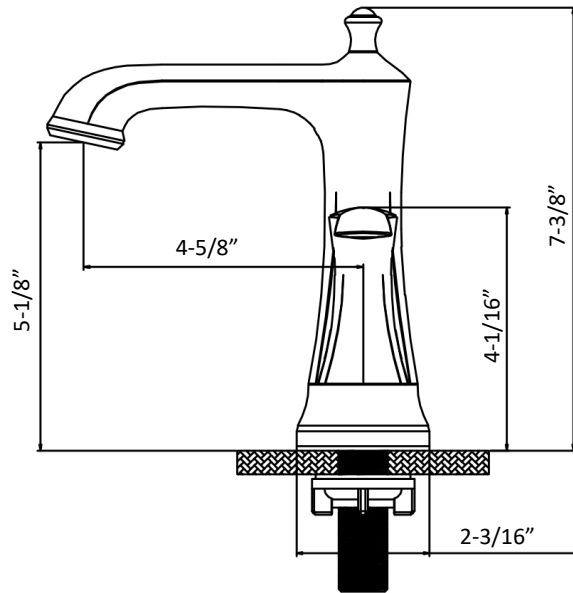

Karran®

INSTALLATION GUIDE

COMPONENT LIST	QTY
1 - Faucet Body	1
2 - Rubber Washer	2
3 - Mounting Hardware	2

Woodburn

Models: KBF416C
KBF416MB
KBF416ORB
KBF416SS

1

2

3

4

5

6

7

- 1 - Cover
- 2 - Screw
- 3 - Faucet Body
- 4 - Gasket
- 5 - Aerator
- 6 - Aerator Cover
- 7 - Color Button
- 8 - Screw
- 9 - Handle
- 10 - O-Ring
- 11 - Nut
- 12 - Body Base
- 13 - Gasket
- 14 - Screw
- 15 - O-Ring
- 16 - Cartridge
- 17 - Cartridge Base
- 18 - Base Plate
- 19 - Washer
- 20 - Mounting Hardware
- 21 - Cartridge
- 22 - Water Lines