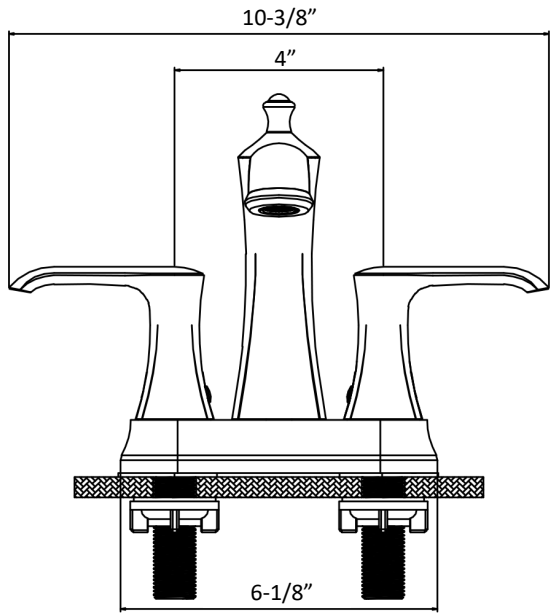

Karran®

INSTALLATION GUIDE

COMPONENT LIST	QTY
1 - Faucet Body	1
2 - Rubber Washer	2
3 - Mounting Hardware	2

Woodburn

Models: KBF416C
KBF416MB
KBF416ORB
KBF416SS

1

2

3

4

5

6

7

- 1 - Cover
- 2 - Screw
- 3 - Faucet Body
- 4 - Gasket
- 5 - Aerator
- 6 - Aerator Cover
- 7 - Color Button
- 8 - Screw
- 9 - Handle
- 10 - O-Ring
- 11 - Nut
- 12 - Body Base
- 13 - Gasket
- 14 - Screw
- 15 - O-Ring
- 16 - Cartridge
- 17 - Cartridge Base
- 18 - Base Plate
- 19 - Washer
- 20 - Mounting Hardware
- 21 - Cartridge
- 22 - Water Lines