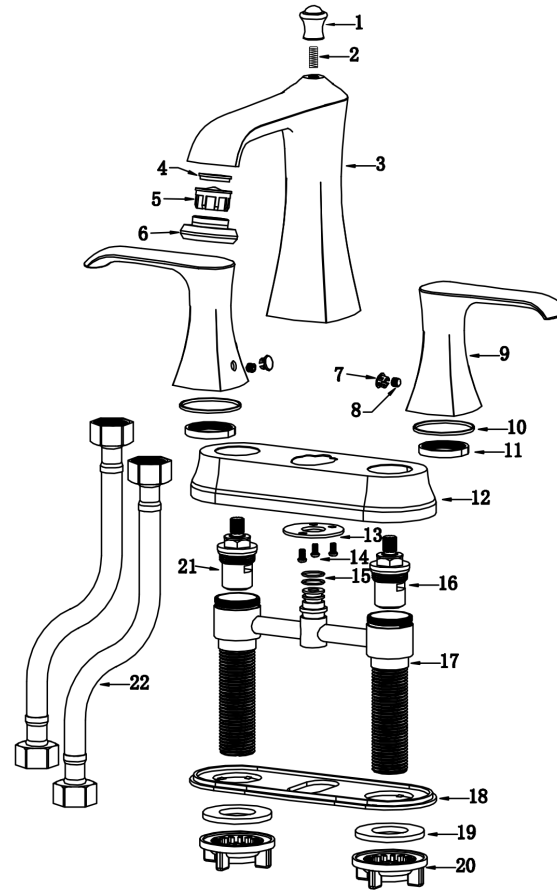

Karran®

INSTALLATION GUIDE

COMPONENT LIST	QTY
1 - Faucet Body	1
2 - Rubber Washer	2
3 - Mounting Hardware	2

Woodburn

Models: KBF416C
KBF416MB
KBF416ORB
KBF416SS

1

2

3

4

5

6

7

- 1 - Cover
- 2 - Screw
- 3 - Faucet Body
- 4 - Gasket
- 5 - Aerator
- 6 - Aerator Cover
- 7 - Color Button
- 8 - Screw
- 9 - Handle
- 10 - O-Ring
- 11 - Nut
- 12 - Body Base
- 13 - Gasket
- 14 - Screw
- 15 - O-Ring
- 16 - Cartridge
- 17 - Cartridge Base
- 18 - Base Plate
- 19 - Washer
- 20 - Mounting Hardware
- 21 - Cartridge
- 22 - Water Lines