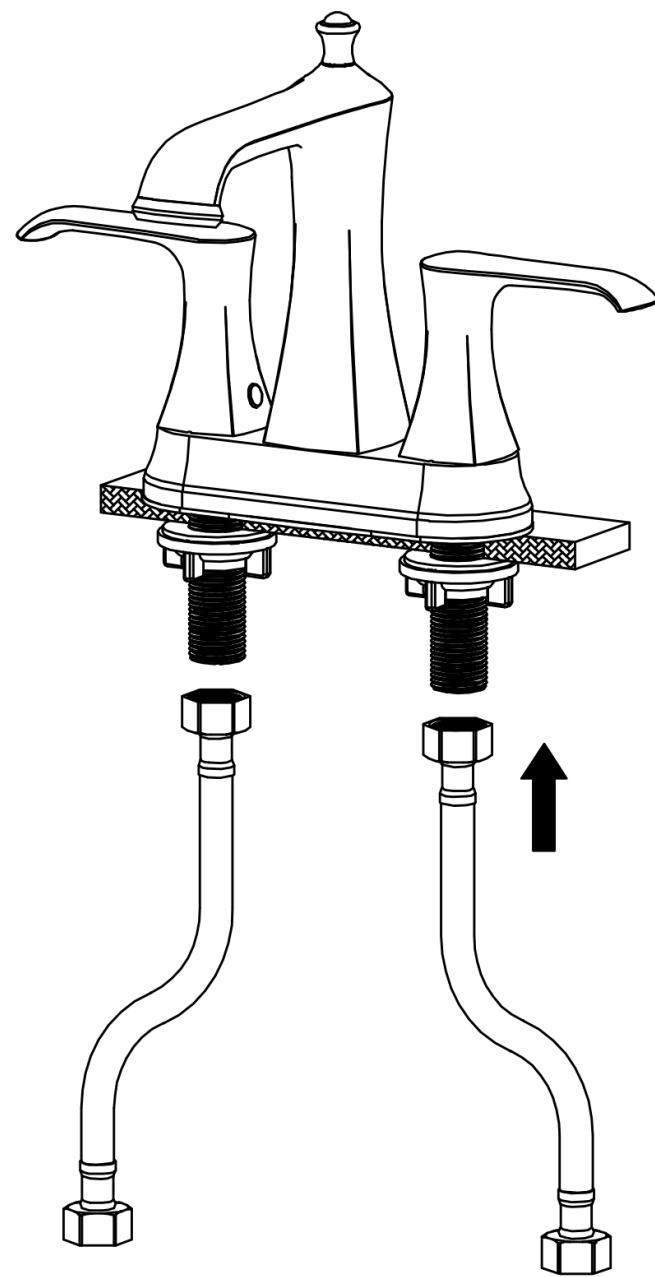

Karran®

INSTALLATION GUIDE

COMPONENT LIST	QTY
1 - Faucet Body	1
2 - Rubber Washer	2
3 - Mounting Hardware	2

Woodburn

Models: KBF416C
KBF416MB
KBF416ORB
KBF416SS

1

2

3

4

5

6

7

- 1 - Cover
- 2 - Screw
- 3 - Faucet Body
- 4 - Gasket
- 5 - Aerator
- 6 - Aerator Cover
- 7 - Color Button
- 8 - Screw
- 9 - Handle
- 10 - O-Ring
- 11 - Nut
- 12 - Body Base
- 13 - Gasket
- 14 - Screw
- 15 - O-Ring
- 16 - Cartridge
- 17 - Cartridge Base
- 18 - Base Plate
- 19 - Washer
- 20 - Mounting Hardware
- 21 - Cartridge
- 22 - Water Lines