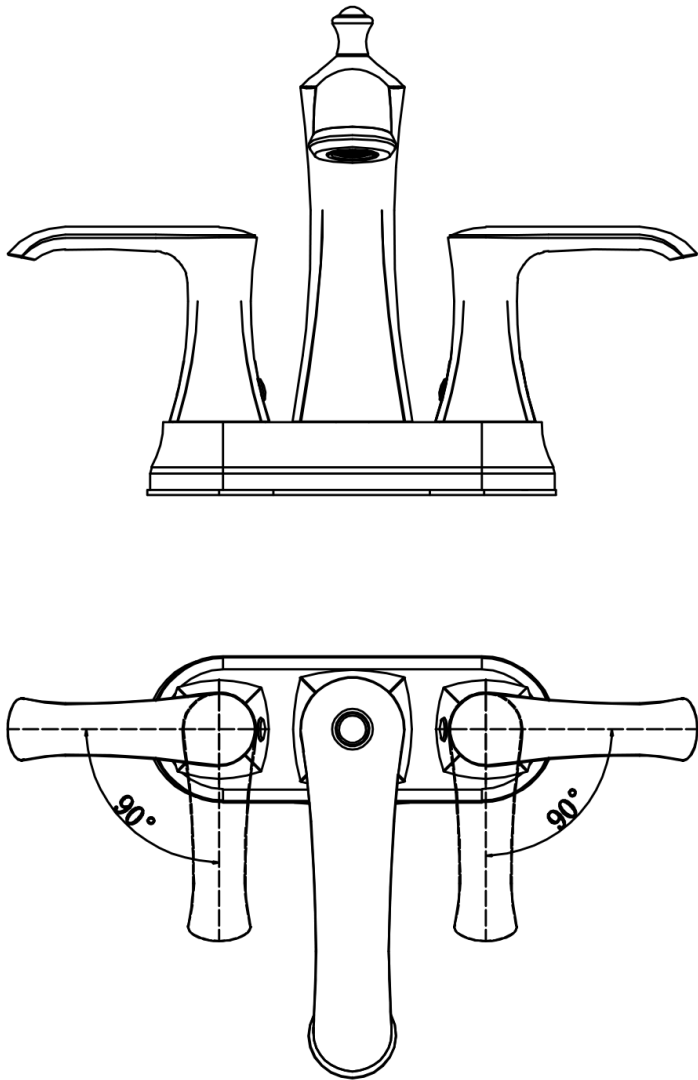

Karran®

INSTALLATION GUIDE

COMPONENT LIST	QTY
1 - Faucet Body	1
2 - Rubber Washer	2
3 - Mounting Hardware	2

Woodburn

Models: KBF416C
KBF416MB
KBF416ORB
KBF416SS

1

2

3

4

5

6

7

- 1 - Cover
- 2 - Screw
- 3 - Faucet Body
- 4 - Gasket
- 5 - Aerator
- 6 - Aerator Cover
- 7 - Color Button
- 8 - Screw
- 9 - Handle
- 10 - O-Ring
- 11 - Nut
- 12 - Body Base
- 13 - Gasket
- 14 - Screw
- 15 - O-Ring
- 16 - Cartridge
- 17 - Cartridge Base
- 18 - Base Plate
- 19 - Washer
- 20 - Mounting Hardware
- 21 - Cartridge
- 22 - Water Lines