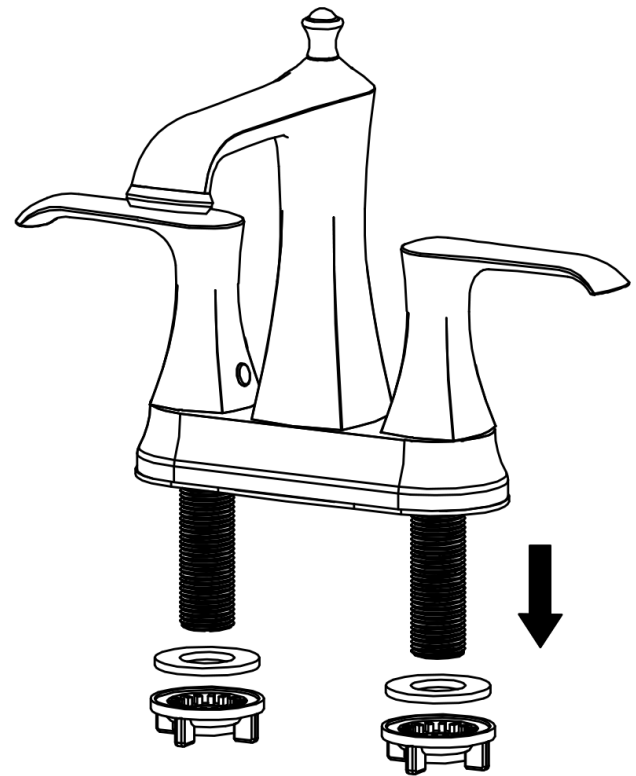

Karran®

INSTALLATION GUIDE

COMPONENT LIST	QTY
1 - Faucet Body	1
2 - Rubber Washer	2
3 - Mounting Hardware	2

Woodburn

Models: KBF416C
KBF416MB
KBF416ORB
KBF416SS

1

2

3

4

5

6

7

- 1 - Cover
- 2 - Screw
- 3 - Faucet Body
- 4 - Gasket
- 5 - Aerator
- 6 - Aerator Cover
- 7 - Color Button
- 8 - Screw
- 9 - Handle
- 10 - O-Ring
- 11 - Nut
- 12 - Body Base
- 13 - Gasket
- 14 - Screw
- 15 - O-Ring
- 16 - Cartridge
- 17 - Cartridge Base
- 18 - Base Plate
- 19 - Washer
- 20 - Mounting Hardware
- 21 - Cartridge
- 22 - Water Lines