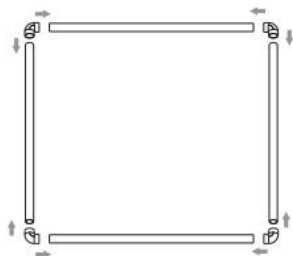

STRUCTURE DIAGRAM AND COMPONENTS

INSTALLATION AND INSTRUCTION

Fix the pipe support seat on the column according to the position of the reserved hole of the column.

Pay attention to the position of the card slot and insert the baffle into the post