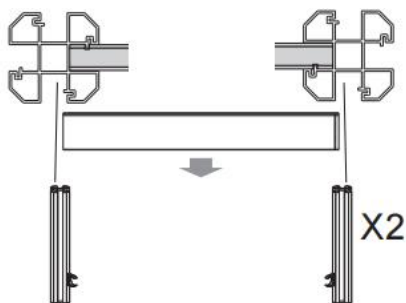

STRUCTURE DIAGRAM AND COMPONENTS

INSTALLATION AND INSTRUCTION

Fix the pipe support seat on the column according to the position of the reserved hole of the column.

Pay attention to the position of the card slot and insert the baffle into the post