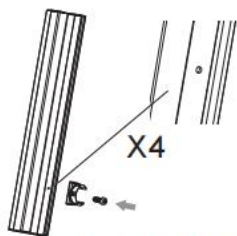

INSTALLATION AND INSTRUCTION

Fix the pipe support seat on the column according to the position of the reserved hole of the column.