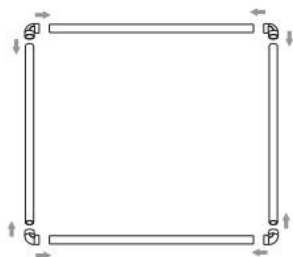

STRUCTURE DIAGRAM AND COMPONENTS

INSTALLATION AND INSTRUCTION

Fix the pipe support seat on the column according to the position of the reserved hole of the column.

Pay attention to the position of the card slot and insert the baffle into the post