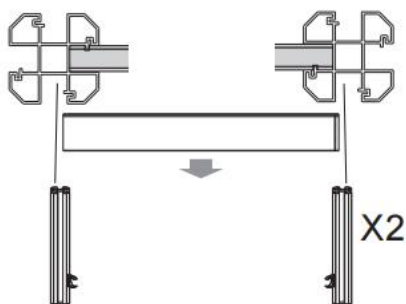

STRUCTURE DIAGRAM AND COMPONENTS

INSTALLATION AND INSTRUCTION

Fix the pipe support seat on the column according to the position of the reserved hole of the column.

Pay attention to the position of the card slot and insert the baffle into the post