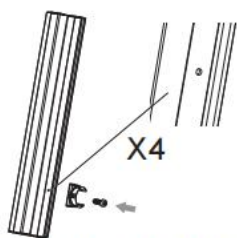

INSTALLATION AND INSTRUCTION

Fix the pipe support seat on the column according to the position of the reserved hole of the column.