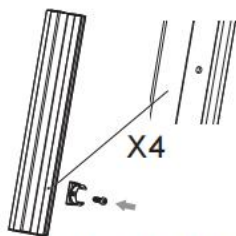

INSTALLATION AND INSTRUCTION

Fix the pipe support seat on the column according to the position of the reserved hole of the column.