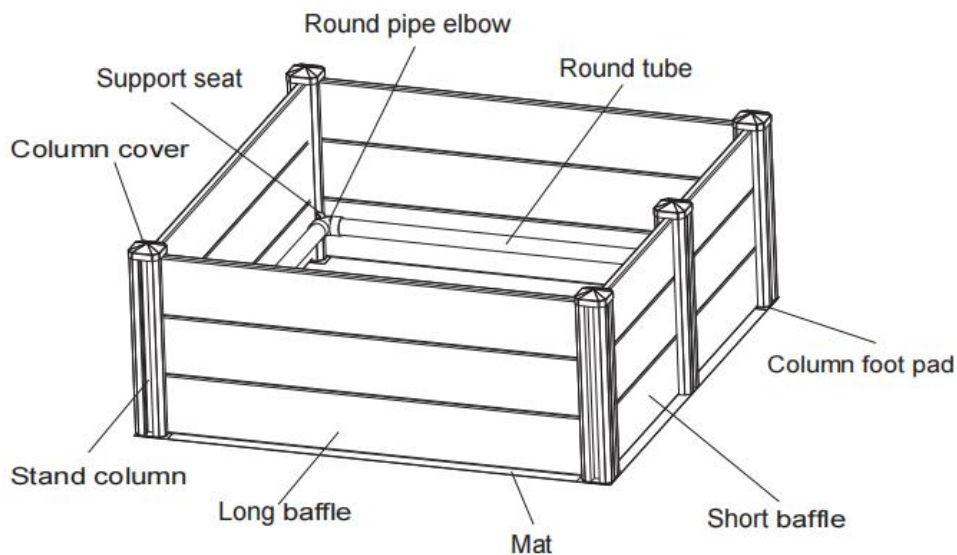

STRUCTURE DIAGRAM AND COMPONENTS