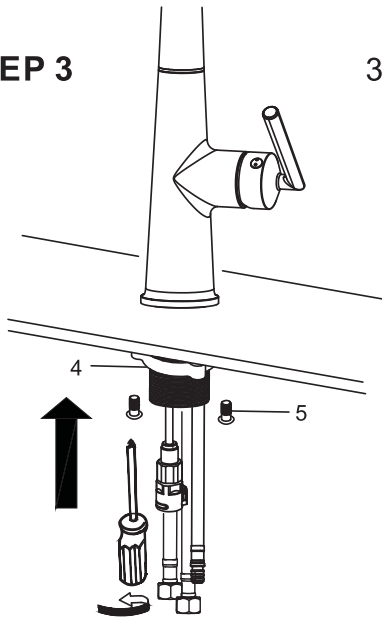

Karran[®]

INSTALLATION GUIDE

Kentland

Models: KKF320SS KKF320MB
KKF320GG

1. Spray Head
2. Faucet Body
3. Rubber&Metal Washer
4. Mounting Nut
5. Mounting Screws
6. Spray Hose
7. Quick Connector
8. Hot&Cold Water Lines
9. Weight
10. Hex Wrench
11. O-ring

INSTALLATION GUIDE

STEP 1

1. Remove the mounting nut (#4), rubber&metal washer (#3) from the faucet body (#2).

STEP 2

2. Insert the main body into the hole with the o-ring (#11),refix the rubber&metal washer (#3) and mounting nut (#4) from the faucet bottom.

INSTALLATION GUIDE

STEP 3

3. After adjusting the direction of the main body, tighten the mounting nut (#4) with hands and tighten the mounting screws (#5) with a Philips screwdriver.

STEP 4

4. Connect spray hose (#6) to quick connector (#7) attached to supply line. Install weight (#9) on lowest vertical point on spray hose (#6).

INSTALLATION GUIDE

STEP 5

5. Connect the water lines to outlet tightly.
Turn on the outlet and check for leaks.

How to operate the handle:

1. Open the handle lever to turn water on. Push to turn off.
2. Turn the handle lever to the left to increase hot water flow with higher water temperature. Lower the water temperature by operating reversely.