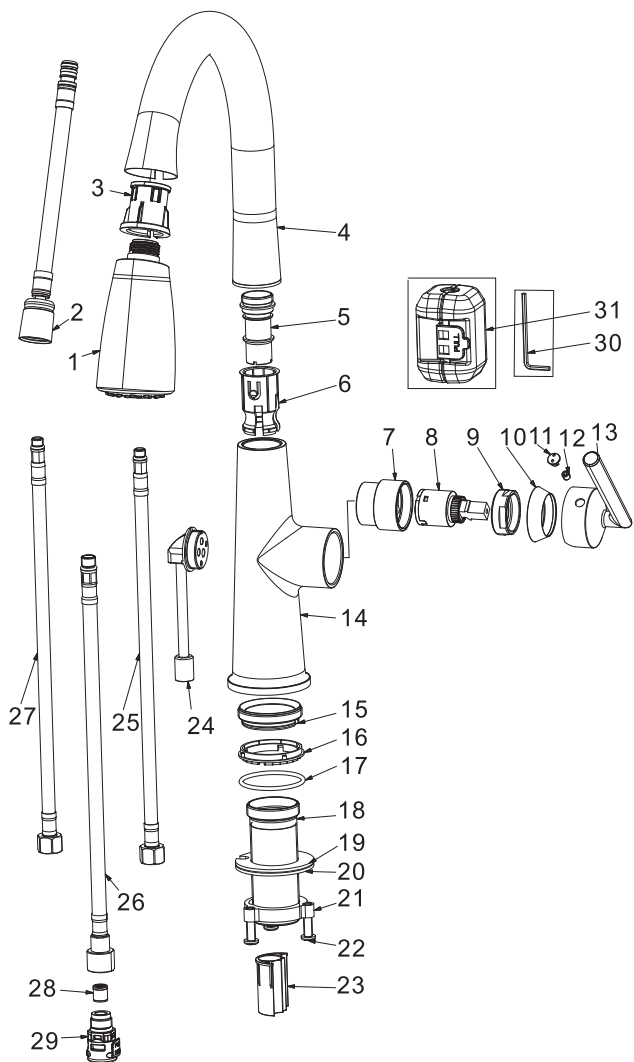

INSTALLATION GUIDE

STEP 1

1. Remove the mounting nut (#4), rubber&metal washer (#3) from the faucet body (#2).

STEP 2

2. Insert the main body into the hole with the o-ring (#11),refix the rubber&metal washer (#3) and mounting nut (#4) from the faucet bottom.

INSTALLATION GUIDE

STEP 3

3. After adjusting the direction of the main body, tighten the mounting nut (#4) with hands and tighten the mounting screws (#5) with a Philips screwdriver.

STEP 4

4. Connect spray hose (#6) to quick connector (#7) attached to supply line. Install weight (#9) on lowest vertical point on spray hose (#6).

INSTALLATION GUIDE

STEP 5

5. Connect the water lines to outlet tightly.
Turn on the outlet and check for leaks.

How to operate the handle:

1. Open the handle lever to turn water on. Push to turn off.
2. Turn the handle lever to the left to increase hot water flow with higher water temperature. Lower the water temperature by operating reversely.

REPLACEMENT PARTS

No.	Description	Finish/Color	Item No.
1	Spray	SS,MB,GG	F2567
2	Spray Hose		H569100
3	Pull-out Protector		53T569059
4	Spout	SS,MB,GG	50G569A59
5	Connector		5YJ569110
6	Wear Reducing Sleeve		5SJ569110
7	Cartridge Housing		51T569181
8	Cartridge		J10250MZ00
9	Lock Nut		8YG16G12
10	Trim Cap	SS,MB,GG	7ZG16363
11	Index		80N81051
12	Set Screw		8EM5X5
13	Handle	SS,MB,GG	50P25VGR2
14	Body	SS,MB,GG	50T569181
15	Washer		5JT569155
16	Connector		5SJ569155
17	O-ring		8J465X265A
18	Threaded Sleeve		54T56407
19	Rubber Washer		81N56U26
20	Metal Washer		80N56U26
21	Mounting Nut		9NM56Z55
22	Mounting Screw		8RM6X15
23	Pull-out Protector		5HT56068
24	Welding Core		53T569121G
25	Hose		G69703SR03
26	Cold Water Line		G55303SR00
27	Hot Water Line		G69703SR02
28	Check Valve		J92031NP3
29	Quick Connector		Jt56226
30	Allen Key		8BS25
31	Weight		5QQ569113