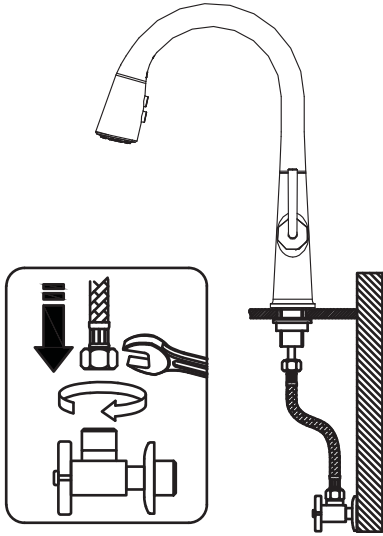

INSTALLATION GUIDE

STEP 1

1. Remove the mounting nut (#4), rubber&metal washer (#3) from the faucet body (#2).

STEP 2

2. Insert the main body into the hole with the o-ring (#11),refix the rubber&metal washer (#3) and mounting nut (#4) from the faucet bottom.

INSTALLATION GUIDE

STEP 3

3. After adjusting the direction of the main body, tighten the mounting nut (#4) with hands and tighten the mounting screws (#5) with a Philips screwdriver.

STEP 4

4. Connect spray hose (#6) to quick connector (#7) attached to supply line. Install weight (#9) on lowest vertical point on spray hose (#6).

INSTALLATION GUIDE

STEP 5

5. Connect the water lines to outlet tightly.
Turn on the outlet and check for leaks.

How to operate the handle:

1. Open the handle lever to turn water on. Push to turn off.
2. Turn the handle lever to the left to increase hot water flow with higher water temperature. Lower the water temperature by operating reversely.

Spray

The operation of the spray diverter:

1. When first turned on, water comes from aerator.
2. Press button back, water comes from nozzles.
3. Press button front, water comes from aerator.
4. Diverter button automatically returns to normal position once handle closed.