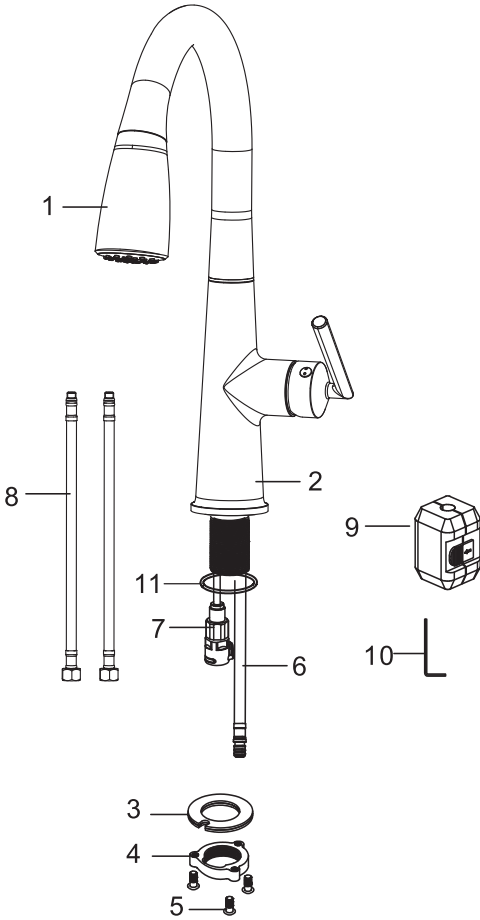

Karran[®]

INSTALLATION GUIDE

Kentland

Models: KKF320SS KKF320MB
KKF320GG

1. Spray Head
2. Faucet Body
3. Rubber&Metal Washer
4. Mounting Nut
5. Mounting Screws
6. Spray Hose
7. Quick Connector
8. Hot&Cold Water Lines
9. Weight
10. Hex Wrench
11. O-ring

INSTALLATION GUIDE

STEP 1

1. Remove the mounting nut (#4), rubber&metal washer (#3) from the faucet body (#2).

STEP 2

2. Insert the main body into the hole with the o-ring (#11),refix the rubber&metal washer (#3) and mounting nut (#4) from the faucet bottom.

INSTALLATION GUIDE

STEP 3

3. After adjusting the direction of the main body, tighten the mounting nut (#4) with hands and tighten the mounting screws (#5) with a Philips screwdriver.

STEP 4

4. Connect spray hose (#6) to quick connector (#7) attached to supply line. Install weight (#9) on lowest vertical point on spray hose (#6).

INSTALLATION GUIDE

STEP 5

5. Connect the water lines to outlet tightly.
Turn on the outlet and check for leaks.

How to operate the handle:

1. Open the handle lever to turn water on. Push to turn off.
2. Turn the handle lever to the left to increase hot water flow with higher water temperature. Lower the water temperature by operating reversely.