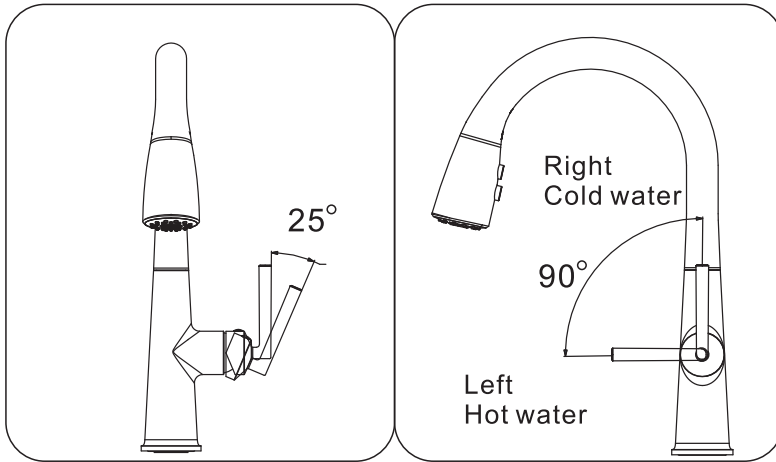

INSTALLATION GUIDE

STEP 1

1. Remove the mounting nut (#4), rubber&metal washer (#3) from the faucet body (#2).

STEP 2

2. Insert the main body into the hole with the o-ring (#11),refix the rubber&metal washer (#3) and mounting nut (#4) from the faucet bottom.

INSTALLATION GUIDE

STEP 3

3. After adjusting the direction of the main body, tighten the mounting nut (#4) with hands and tighten the mounting screws (#5) with a Philips screwdriver.

STEP 4

4. Connect spray hose (#6) to quick connector (#7) attached to supply line. Install weight (#9) on lowest vertical point on spray hose (#6).

INSTALLATION GUIDE

STEP 5

5. Connect the water lines to outlet tightly.
Turn on the outlet and check for leaks.

How to operate the handle:

1. Open the handle lever to turn water on. Push to turn off.
2. Turn the handle lever to the left to increase hot water flow with higher water temperature. Lower the water temperature by operating reversely.