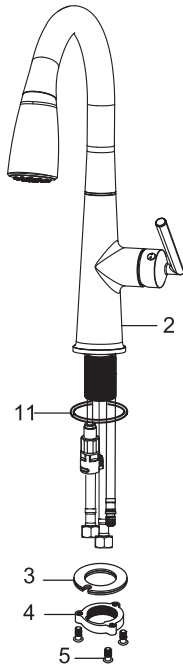

Karran[®]

INSTALLATION GUIDE

Kentland

Models: KKF320SS KKF320MB
KKF320GG

1. Spray Head
2. Faucet Body
3. Rubber&Metal Washer
4. Mounting Nut
5. Mounting Screws
6. Spray Hose
7. Quick Connector
8. Hot&Cold Water Lines
9. Weight
10. Hex Wrench
11. O-ring

INSTALLATION GUIDE

STEP 1

1. Remove the mounting nut (#4), rubber&metal washer (#3) from the faucet body (#2).

STEP 2

2. Insert the main body into the hole with the o-ring (#11),refix the rubber&metal washer (#3) and mounting nut (#4) from the faucet bottom.

INSTALLATION GUIDE

STEP 3

3. After adjusting the direction of the main body, tighten the mounting nut (#4) with hands and tighten the mounting screws (#5) with a Philips screwdriver.

STEP 4

4. Connect spray hose (#6) to quick connector (#7) attached to supply line. Install weight (#9) on lowest vertical point on spray hose (#6).

REPLACEMENT PARTS

No.	Description	Finish/Color	Item No.
1	Spray	SS,MB,GG	F2567
2	Spray Hose		H569100
3	Pull-out Protector		53T569059
4	Spout	SS,MB,GG	50G569A59
5	Connector		5YJ569110
6	Wear Reducing Sleeve		5SJ569110
7	Cartridge Housing		51T569181
8	Cartridge		J10250MZ00
9	Lock Nut		8YG16G12
10	Trim Cap	SS,MB,GG	7ZG16363
11	Index		80N81051
12	Set Screw		8EM5X5
13	Handle	SS,MB,GG	50P25VGR2
14	Body	SS,MB,GG	50T569181
15	Washer		5JT569155
16	Connector		5SJ569155
17	O-ring		8J465X265A
18	Threaded Sleeve		54T56407
19	Rubber Washer		81N56U26
20	Metal Washer		80N56U26
21	Mounting Nut		9NM56Z55
22	Mounting Screw		8RM6X15
23	Pull-out Protector		5HT56068
24	Welding Core		53T569121G
25	Hose		G69703SR03
26	Cold Water Line		G55303SR00
27	Hot Water Line		G69703SR02
28	Check Valve		J92031NP3
29	Quick Connector		Jt56226
30	Allen Key		8BS25
31	Weight		5QQ569113