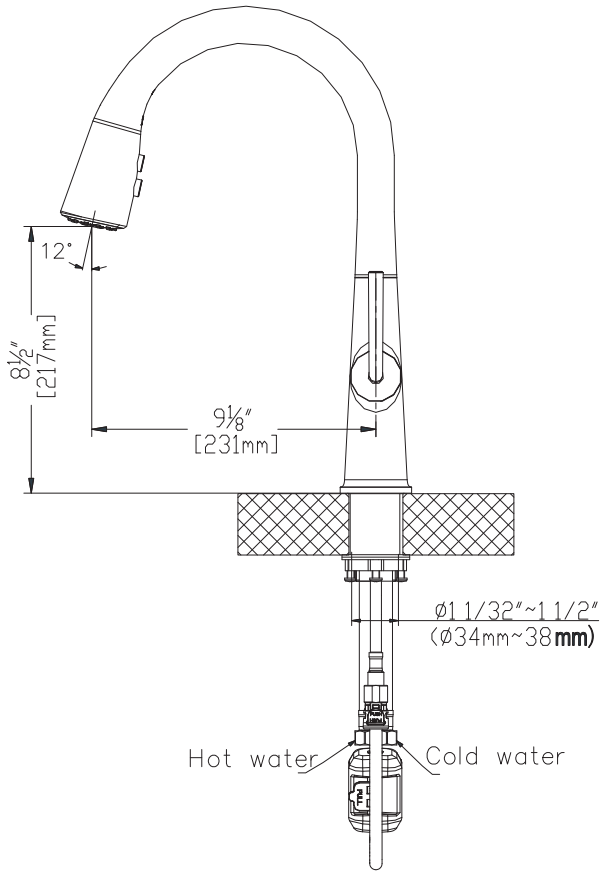

Karran[®]

INSTALLATION GUIDE

Kentland

Models: KKF320SS KKF320MB
KKF320GG

1. Spray Head
2. Faucet Body
3. Rubber&Metal Washer
4. Mounting Nut
5. Mounting Screws
6. Spray Hose
7. Quick Connector
8. Hot&Cold Water Lines
9. Weight
10. Hex Wrench
11. O-ring

INSTALLATION GUIDE

STEP 1

1. Remove the mounting nut (#4), rubber&metal washer (#3) from the faucet body (#2).

STEP 2

2. Insert the main body into the hole with the o-ring (#11),refix the rubber&metal washer (#3) and mounting nut (#4) from the faucet bottom.

INSTALLATION GUIDE

STEP 3

3. After adjusting the direction of the main body, tighten the mounting nut (#4) with hands and tighten the mounting screws (#5) with a Philips screwdriver.

STEP 4

4. Connect spray hose (#6) to quick connector (#7) attached to supply line. Install weight (#9) on lowest vertical point on spray hose (#6).

INSTALLATION GUIDE

STEP 5

5. Connect the water lines to outlet tightly.
Turn on the outlet and check for leaks.

How to operate the handle:

1. Open the handle lever to turn water on. Push to turn off.
2. Turn the handle lever to the left to increase hot water flow with higher water temperature. Lower the water temperature by operating reversely.