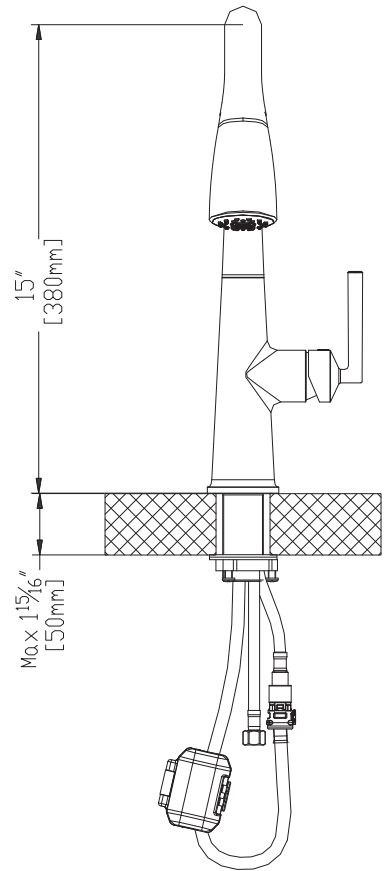

Karran[®]

INSTALLATION GUIDE

Kentland

Models: KKF320SS KKF320MB
KKF320GG

1. Spray Head
2. Faucet Body
3. Rubber&Metal Washer
4. Mounting Nut
5. Mounting Screws
6. Spray Hose
7. Quick Connector
8. Hot&Cold Water Lines
9. Weight
10. Hex Wrench
11. O-ring

INSTALLATION GUIDE

STEP 1

1. Remove the mounting nut (#4), rubber&metal washer (#3) from the faucet body (#2).

STEP 2

2. Insert the main body into the hole with the o-ring (#11),refix the rubber&metal washer (#3) and mounting nut (#4) from the faucet bottom.

INSTALLATION GUIDE

STEP 3

3. After adjusting the direction of the main body, tighten the mounting nut (#4) with hands and tighten the mounting screws (#5) with a Philips screwdriver.

STEP 4

4. Connect spray hose (#6) to quick connector (#7) attached to supply line. Install weight (#9) on lowest vertical point on spray hose (#6).

INSTALLATION GUIDE

STEP 5

5. Connect the water lines to outlet tightly.
Turn on the outlet and check for leaks.

How to operate the handle:

1. Open the handle lever to turn water on. Push to turn off.
2. Turn the handle lever to the left to increase hot water flow with higher water temperature. Lower the water temperature by operating reversely.