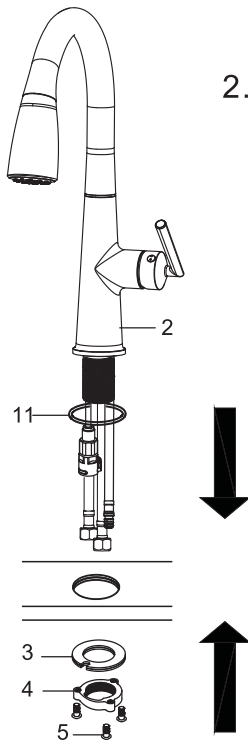

Karran[®]

INSTALLATION GUIDE

Kentland

Models: KKF320SS KKF320MB
KKF320GG

1. Spray Head
2. Faucet Body
3. Rubber&Metal Washer
4. Mounting Nut
5. Mounting Screws
6. Spray Hose
7. Quick Connector
8. Hot&Cold Water Lines
9. Weight
10. Hex Wrench
11. O-ring

INSTALLATION GUIDE

STEP 1

1. Remove the mounting nut (#4), rubber&metal washer (#3) from the faucet body (#2).

STEP 2

2. Insert the main body into the hole with the o-ring (#11),refix the rubber&metal washer (#3) and mounting nut (#4) from the faucet bottom.

INSTALLATION GUIDE

STEP 5

5. Connect the water lines to outlet tightly.
Turn on the outlet and check for leaks.

How to operate the handle:

1. Open the handle lever to turn water on. Push to turn off.
2. Turn the handle lever to the left to increase hot water flow with higher water temperature. Lower the water temperature by operating reversely.

REPLACEMENT PARTS

No.	Description	Finish/Color	Item No.
1	Spray	SS,MB,GG	F2567
2	Spray Hose		H569100
3	Pull-out Protector		53T569059
4	Spout	SS,MB,GG	50G569A59
5	Connector		5YJ569110
6	Wear Reducing Sleeve		5SJ569110
7	Cartridge Housing		51T569181
8	Cartridge		J10250MZ00
9	Lock Nut		8YG16G12
10	Trim Cap	SS,MB,GG	7ZG16363
11	Index		80N81051
12	Set Screw		8EM5X5
13	Handle	SS,MB,GG	50P25VGR2
14	Body	SS,MB,GG	50T569181
15	Washer		5JT569155
16	Connector		5SJ569155
17	O-ring		8J465X265A
18	Threaded Sleeve		54T56407
19	Rubber Washer		81N56U26
20	Metal Washer		80N56U26
21	Mounting Nut		9NM56Z55
22	Mounting Screw		8RM6X15
23	Pull-out Protector		5HT56068
24	Welding Core		53T569121G
25	Hose		G69703SR03
26	Cold Water Line		G55303SR00
27	Hot Water Line		G69703SR02
28	Check Valve		J92031NP3
29	Quick Connector		Jt56226
30	Allen Key		8BS25
31	Weight		5QQ569113