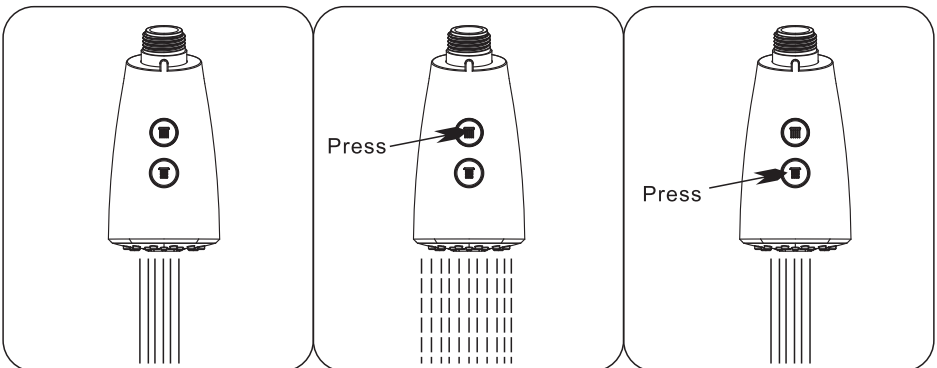

INSTALLATION GUIDE

STEP 1

1. Remove the mounting nut (#4), rubber&metal washer (#3) from the faucet body (#2).

STEP 2

2. Insert the main body into the hole with the o-ring (#11),refix the rubber&metal washer (#3) and mounting nut (#4) from the faucet bottom.

INSTALLATION GUIDE

STEP 3

3. After adjusting the direction of the main body, tighten the mounting nut (#4) with hands and tighten the mounting screws (#5) with a Philips screwdriver.

STEP 4

4. Connect spray hose (#6) to quick connector (#7) attached to supply line. Install weight (#9) on lowest vertical point on spray hose (#6).

INSTALLATION GUIDE

STEP 5

5. Connect the water lines to outlet tightly.
Turn on the outlet and check for leaks.

How to operate the handle:

1. Open the handle lever to turn water on. Push to turn off.
2. Turn the handle lever to the left to increase hot water flow with higher water temperature. Lower the water temperature by operating reversely.

Spray

The operation of the spray diverter:

1. When first turned on, water comes from aerator.
2. Press button back, water comes from nozzles.
3. Press button front, water comes from aerator.
4. Diverter button automatically returns to normal position once handle closed.