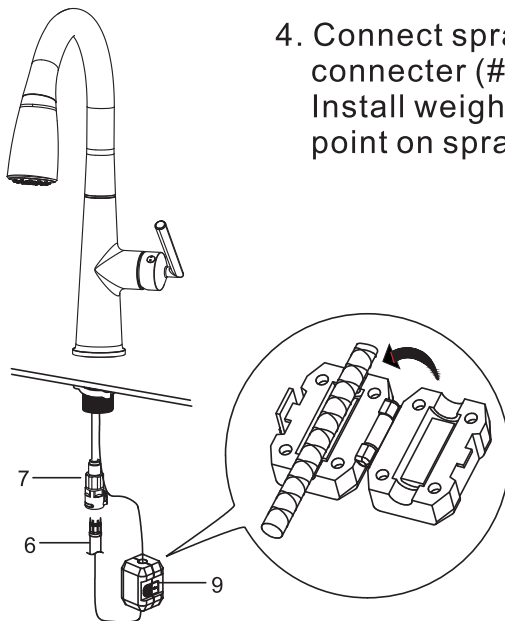

Karran[®]

INSTALLATION GUIDE

Kentland

Models: KKF320SS KKF320MB
KKF320GG

1. Spray Head
2. Faucet Body
3. Rubber&Metal Washer
4. Mounting Nut
5. Mounting Screws
6. Spray Hose
7. Quick Connector
8. Hot&Cold Water Lines
9. Weight
10. Hex Wrench
11. O-ring

INSTALLATION GUIDE

STEP 1

1. Remove the mounting nut (#4), rubber&metal washer (#3) from the faucet body (#2).

STEP 2

2. Insert the main body into the hole with the o-ring (#11),refix the rubber&metal washer (#3) and mounting nut (#4) from the faucet bottom.

INSTALLATION GUIDE

STEP 3

3. After adjusting the direction of the main body, tighten the mounting nut (#4) with hands and tighten the mounting screws (#5) with a Philips screwdriver.

STEP 4

4. Connect spray hose (#6) to quick connector (#7) attached to supply line. Install weight (#9) on lowest vertical point on spray hose (#6).

INSTALLATION GUIDE

STEP 5

5. Connect the water lines to outlet tightly.
Turn on the outlet and check for leaks.

How to operate the handle:

1. Open the handle lever to turn water on. Push to turn off.
2. Turn the handle lever to the left to increase hot water flow with higher water temperature. Lower the water temperature by operating reversely.