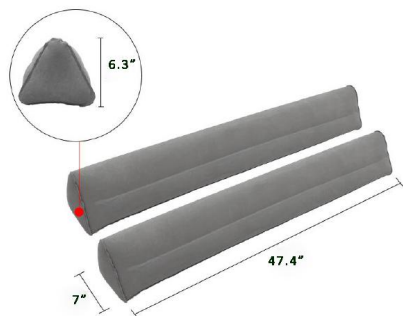

VEVOR®

TOUGH TOOLS, HALF PRICE

Crib buffers

MODEL: TC01 / TC02

TC01