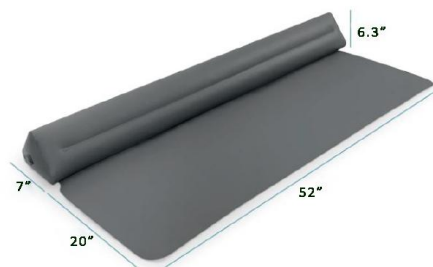

VEVOR[®]

TOUGH TOOLS, HALF PRICE

Crib buffers

MODEL: TC01 / TC02

TC01

TC02

NEED HELP? CONTACT US!

Have product questions? Need technical support? Please feel free to contact us: