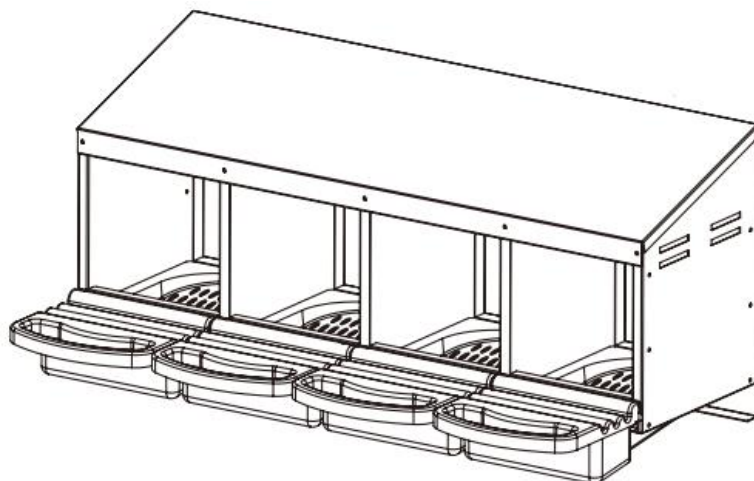

VEVOR®

TOUGH TOOLS, HALF PRICE

CHICKEN NEST BOX

MODEL: EB-00 4

NEED HELP? CONTACT US!

Have product questions? Need technical support? Please feel free to contact us:

Technical Support and E-Warranty Certificate
www.vevor.com/support

This is the original instruction, please read all manual instructions carefully before operating. VEVOR reserves a clear interpretation of our user manual. The appearance of the product shall be subject to the product you received. Please forgive us that we won't inform you again if there are any technology or software updates on our product.