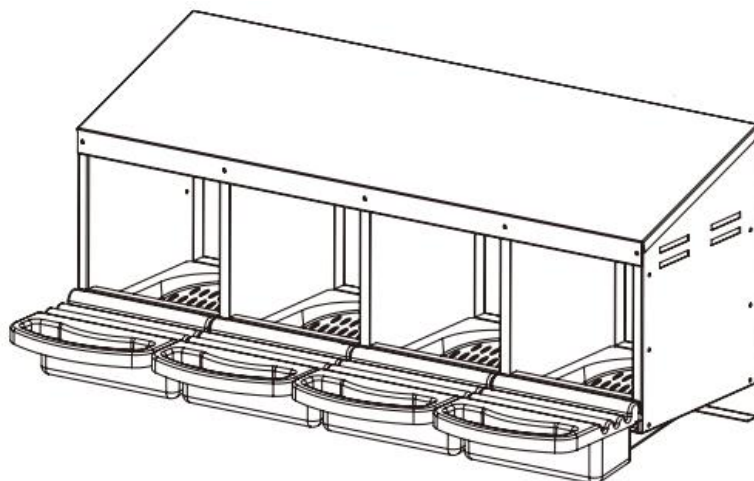

VEVOR®

TOUGH TOOLS, HALF PRICE

CHICKEN NEST BOX

MODELL: EB-00 4

NEED HELP? CONTACT US!

Have product questions? Need technical support? Please feel free to contact us:

Technical Support and E-Warranty Certificate
www.vevor.com/support