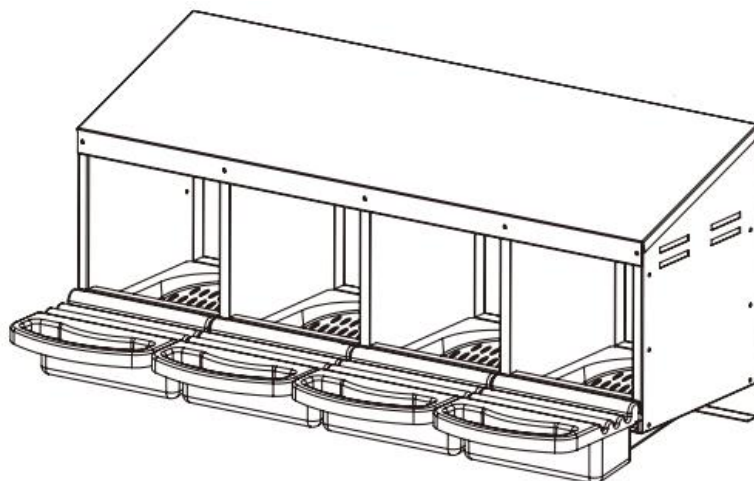

VEVOR®

TOUGH TOOLS, HALF PRICE

CHICKEN NEST BOX

MODEL: EB-004

NEED HELP? CONTACT US!

Have product questions? Need technical support? Please feel free to contact us:

Technical Support and E-Warranty Certificate
www.vevor.com/support

This is the original instruction, please read all manual instructions carefully before operating. VEVOR reserves a clear interpretation of our user manual. The appearance of the product shall be subject to the product you received. Please forgive us that we won't inform you again if there are any technology or software updates on our product.