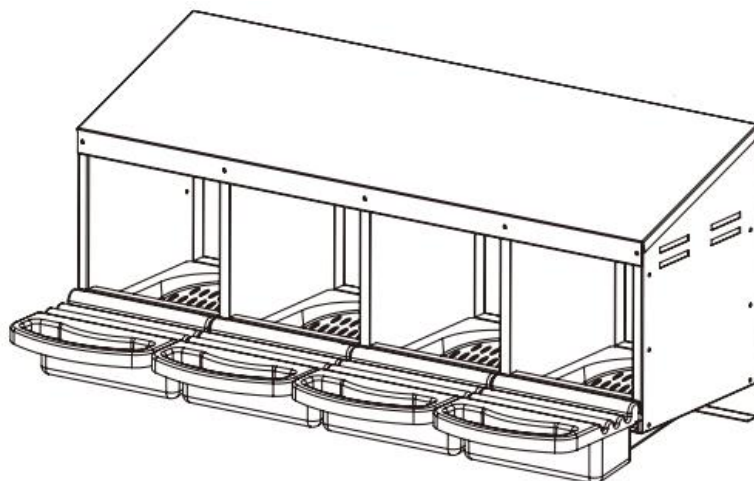

VEVOR®

TOUGH TOOLS, HALF PRICE

CHICKEN NEST BOX

MODELO: EB-00 4

NEED HELP? CONTACT US!

Have product questions? Need technical support? Please feel free to contact us:

Technical Support and E-Warranty Certificate
www.vevor.com/support