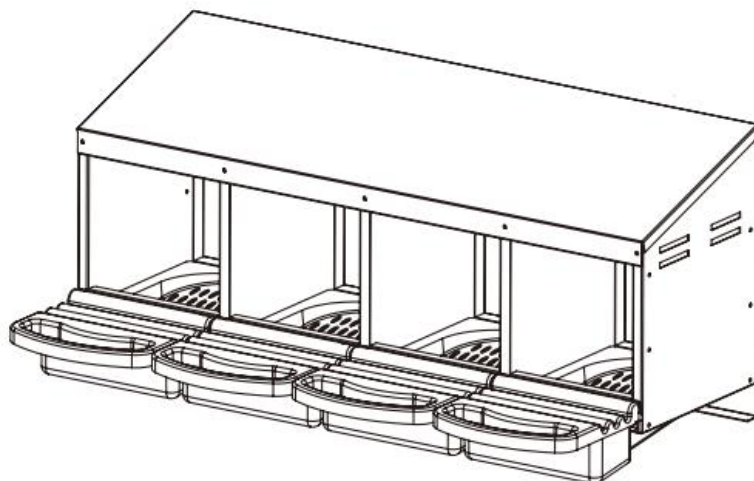

VEVOR®

TOUGH TOOLS, HALF PRICE

CHICKEN NEST BOX

MODELL: EB-00 4

NEED HELP? CONTACT US!

Have product questions? Need technical support? Please feel free to contact us:

Technical Support and E-Warranty Certificate
www.vevor.com/support

This is the original instruction, please read all manual instructions carefully before operating. VEVOR reserves a clear interpretation of our user manual. The appearance of the product shall be subject to the product you received. Please forgive us that we won't inform you again if there are any technology or software updates on our product.