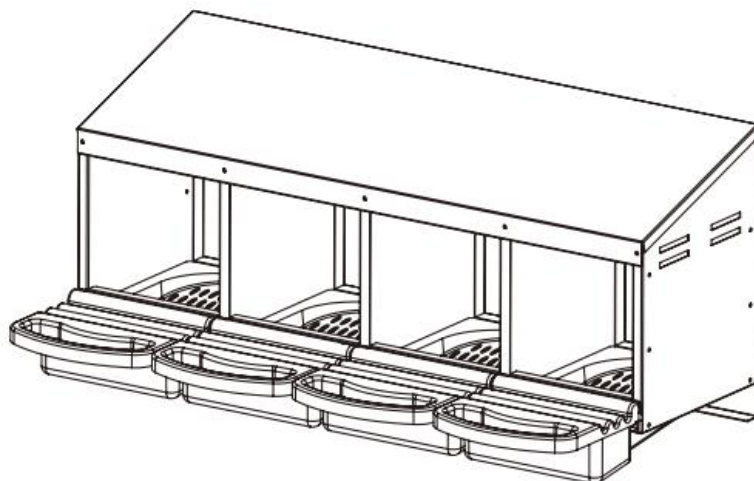

VEVOR®

TOUGH TOOLS, HALF PRICE

CHICKEN NEST BOX

MODELLO: EB- 004

NEED HELP? CONTACT US!

Have product questions? Need technical support? Please feel free to contact us:

Technical Support and E-Warranty Certificate
www.vevor.com/support

This is the original instruction, please read all manual instructions carefully before operating. VEVOR reserves a clear interpretation of our user manual. The appearance of the product shall be subject to the product you received. Please forgive us that we won't inform you again if there are any technology or software updates on our product.