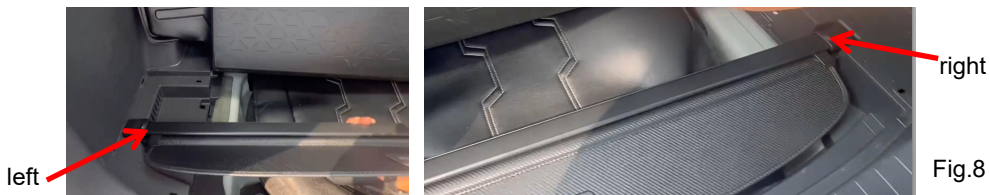

3. Card the retractable cargo cover into both ends; (Fig.8)