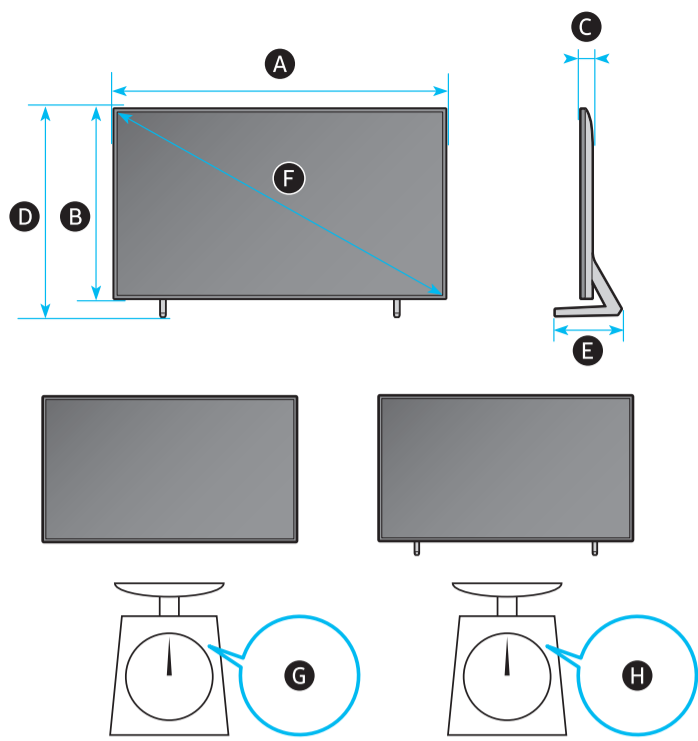

	A	B	C	D	E	F	G	H
100QN8*H	87.8 inches (2229.8 mm)	50.1 inches (1273.4 mm)	2.3 inches (57.4 mm)	52.5 inches (1332.4 mm)	16.4 inches (415.4 mm)	99.5 inches	129.9 lbs (58.9 kg)	132.9 lbs (60.3 kg)

* : 0-9, A-Z

	VESA A x B (mm)	C (mm)	D	E x 4	F (mm)	G (inches)	H (inches)	I (inches)
100QN8*H	600 x 400	17-19	C + ★	M8	1.25	12.9	32.1	21.5

* : 0-9, A-Z

★ : Wall-Mount Bracket
★ : Fixation pour le support mural