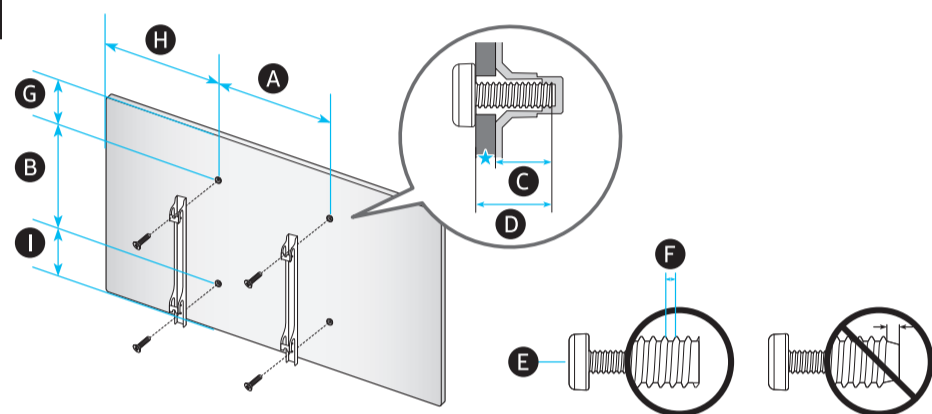

	A	B	C	D	E	F	G	H
100QN8*H	87.8 inches (2229.8 mm)	50.1 inches (1273.4 mm)	2.3 inches (57.4 mm)	52.5 inches (1332.4 mm)	16.4 inches (415.4 mm)	99.5 inches	129.9 lbs (58.9 kg)	132.9 lbs (60.3 kg)

* : 0-9, A-Z

	VESA A x B (mm)	C (mm)	D	E x 4	F (mm)	G (inches)	H (inches)	I (inches)
100QN8*H	600 x 400	17-19	C + ★	M8	1.25	12.9	32.1	21.5

* : 0-9, A-Z

★ : Wall-Mount Bracket
★ : Fixation pour le support mural