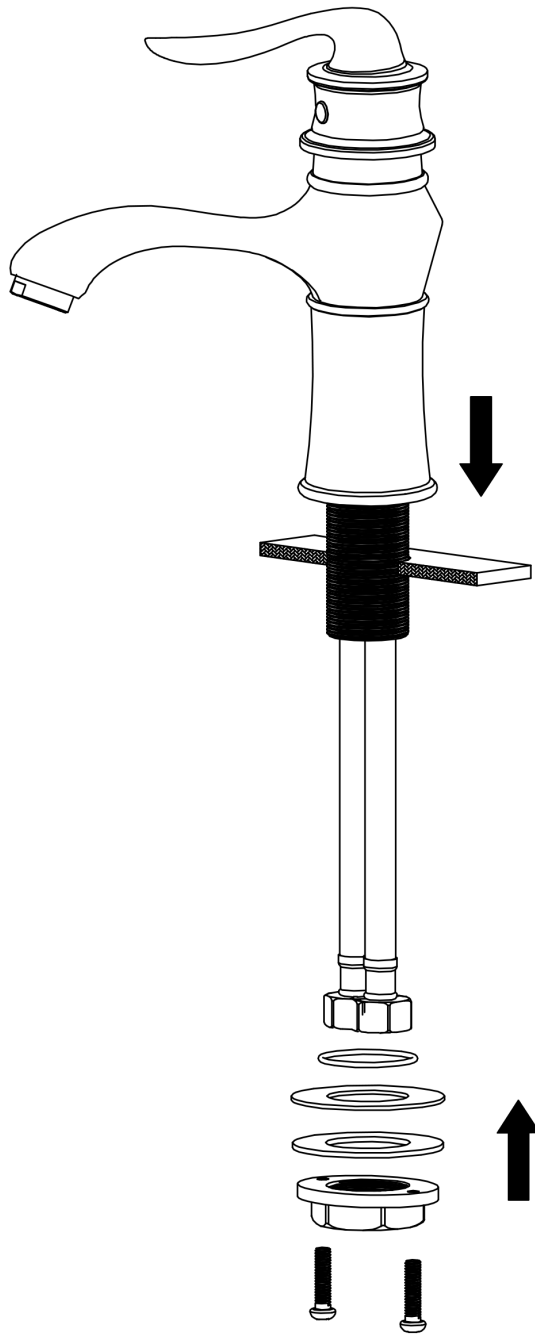

INSTALLATION GUIDE

Dartford

Models: KBF430C
KBF430MB
KBF430SS

| COMPONENT LIST | QTY |
|-----------------------|-----|
| 1 - Faucet Body | 1 |
| 2 - O-Ring | 1 |
| 3 - Rubber Washer | 1 |
| 4 - Metal Washer | 1 |
| 5 - Mounting Hardware | 1 |
| 6 - Screw | 2 |

2

3

4

5

6

7

1 - Color Button

2 - Screw

3 - Handle

4 - Cover

5 - Nut

6 - Cartridge

7 - Faucet Body

8 - Base Body

9 - Base

10 - O-Ring