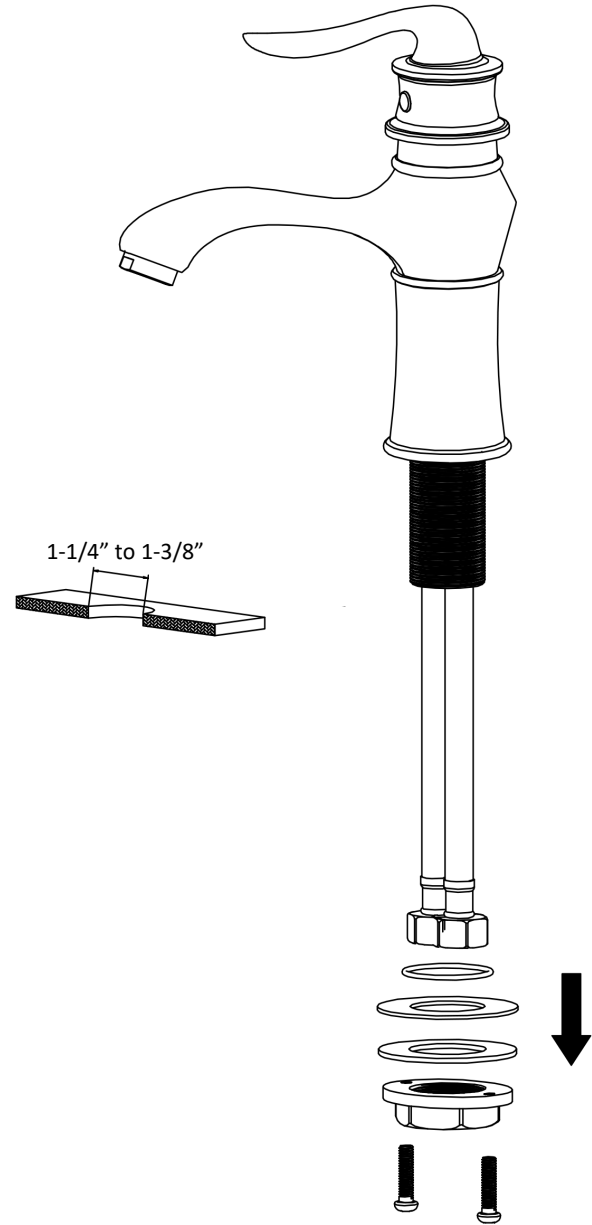

INSTALLATION GUIDE

Dartford

Models: KBF430C
KBF430MB
KBF430SS

| COMPONENT LIST | QTY |
|-----------------------|-----|
| 1 - Faucet Body | 1 |
| 2 - O-Ring | 1 |
| 3 - Rubber Washer | 1 |
| 4 - Metal Washer | 1 |
| 5 - Mounting Hardware | 1 |
| 6 - Screw | 2 |

2

3

4

5

6

7

1 - Color Button

2 - Screw

3 - Handle

4 - Cover

5 - Nut

6 - Cartridge

7 - Faucet Body

8 - Base Body

9 - Base

10 - O-Ring