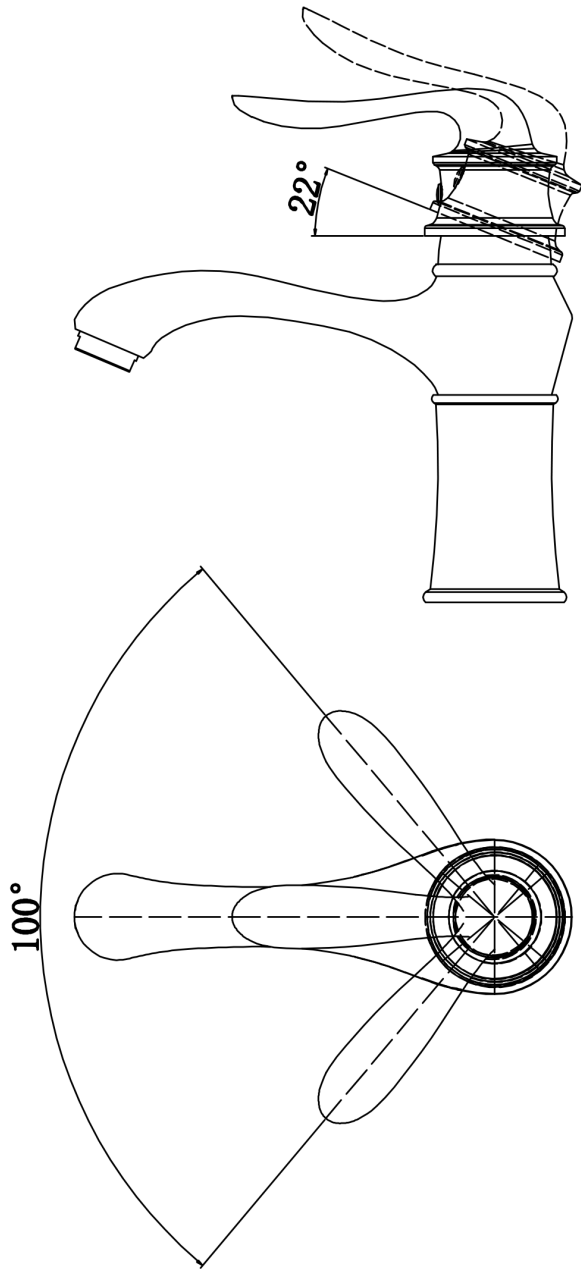

INSTALLATION GUIDE

Dartford

Models: KBF430C
KBF430MB
KBF430SS

| COMPONENT LIST | QTY |
|-----------------------|-----|
| 1 - Faucet Body | 1 |
| 2 - O-Ring | 1 |
| 3 - Rubber Washer | 1 |
| 4 - Metal Washer | 1 |
| 5 - Mounting Hardware | 1 |
| 6 - Screw | 2 |

2

3

4

5

6

7

1 - Color Button

2 - Screw

3 - Handle

4 - Cover

5 - Nut

6 - Cartridge

7 - Faucet Body

8 - Base Body

9 - Base

10 - O-Ring