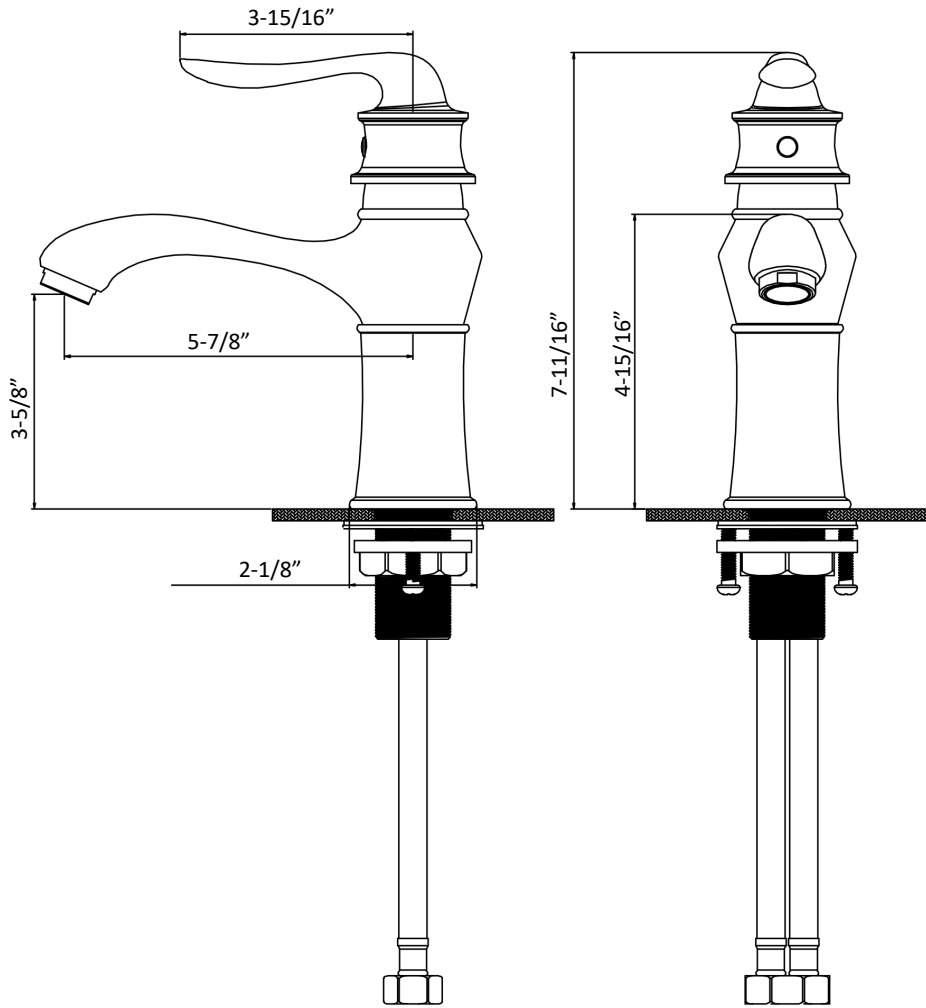

INSTALLATION GUIDE

Dartford

Models: KBF430C
KBF430MB
KBF430SS

| COMPONENT LIST | QTY |
|-----------------------|-----|
| 1 - Faucet Body | 1 |
| 2 - O-Ring | 1 |
| 3 - Rubber Washer | 1 |
| 4 - Metal Washer | 1 |
| 5 - Mounting Hardware | 1 |
| 6 - Screw | 2 |

2

3

4

5

6

7

1 - Color Button

2 - Screw

3 - Handle

4 - Cover

5 - Nut

6 - Cartridge

7 - Faucet Body

8 - Base Body

9 - Base

10 - O-Ring