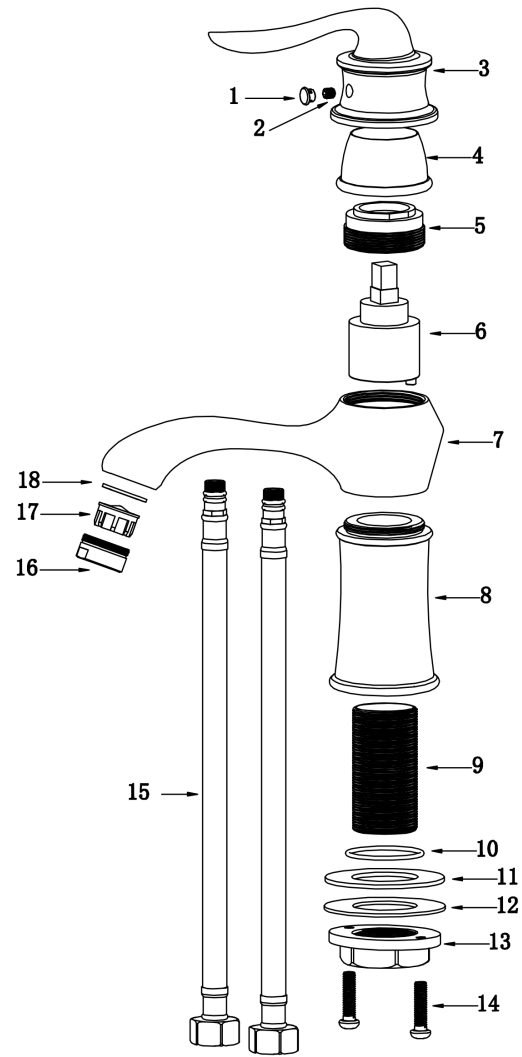

INSTALLATION GUIDE

Dartford

Models: KBF430C
KBF430MB
KBF430SS

| COMPONENT LIST | QTY |
|-----------------------|-----|
| 1 - Faucet Body | 1 |
| 2 - O-Ring | 1 |
| 3 - Rubber Washer | 1 |
| 4 - Metal Washer | 1 |
| 5 - Mounting Hardware | 1 |
| 6 - Screw | 2 |

2

3

4

5

6

7

1 - Color Button

2 - Screw

3 - Handle

4 - Cover

5 - Nut

6 - Cartridge

7 - Faucet Body

8 - Base Body

9 - Base

10 - O-Ring

11 - Rubber Washer

12 - Metal Washer

13 - Mounting Hardware

14 - Screw

15 - Water Lines

16 - Aerator Cover

17 - Aerator

18 - Gasket