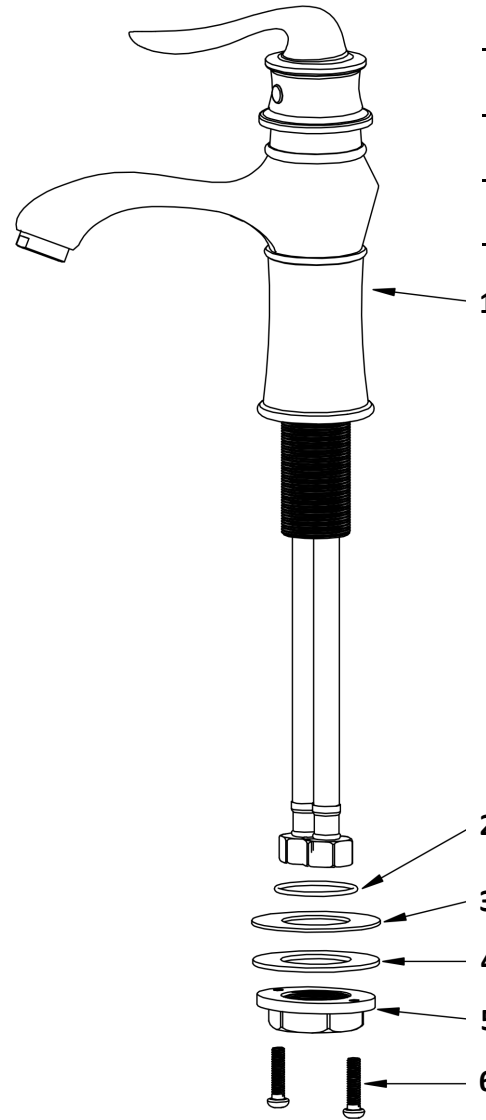

INSTALLATION GUIDE

Dartford

Models: KBF430C
KBF430MB
KBF430SS

| COMPONENT LIST | QTY |
|-----------------------|-----|
| 1 - Faucet Body | 1 |
| 2 - O-Ring | 1 |
| 3 - Rubber Washer | 1 |
| 4 - Metal Washer | 1 |
| 5 - Mounting Hardware | 1 |
| 6 - Screw | 2 |

2

3

4

5

6

7

1 - Color Button

2 - Screw

3 - Handle

4 - Cover

5 - Nut

6 - Cartridge

7 - Faucet Body

8 - Base Body

9 - Base

10 - O-Ring

11 - Rubber Washer

12 - Metal Washer

13 - Mounting Hardware

14 - Screw

15 - Water Lines

16 - Aerator Cover

17 - Aerator

18 - Gasket