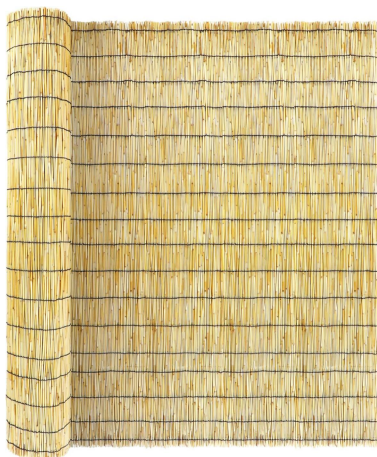

VEVOR®

TOUGH TOOLS, HALF PRICE

REED FENCE

Modèle : LLWL13333N , LLWL13333B , LLWL16440N ,
LLWL16440B , LLWL16455N , LLWL16455B , LLWL16440N2 ,
LLWL16440B2 , LLWL9833N

NEED HELP? CONTACT US!

Have product questions? Need technical support? Please feel free to contact us:

Technical Support and E-Warranty Certificate
www.vevor.com/support

This is the original instruction, please read all manual instructions carefully before operating. VEVOR reserves a clear interpretation of our user manual. The appearance of the product shall be subject to the product you received. Please forgive us that we won't inform you again if there are any technology or software updates on our product.