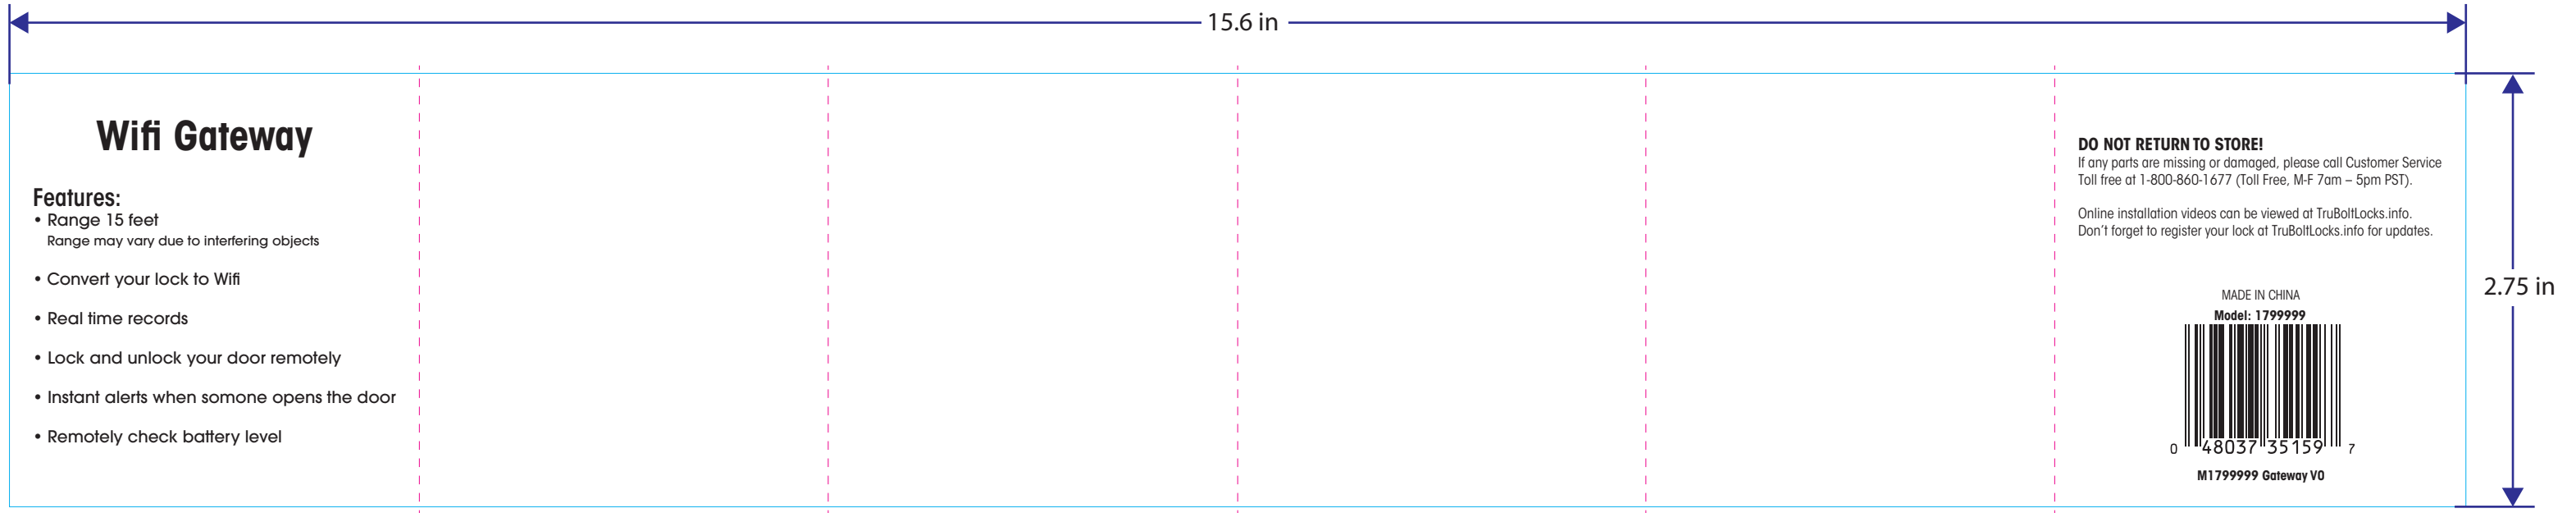

Wifi Gateway - Manual Fold Out - Back

Dieline
Fold

Company: Hyman Inc	Scale: 100%
Product Number: 1799999	Dimensions: Inches(in)
Drawing Number: 0	Page Layout: 11in x 17in
Date: May 15, 2020	Description: LHI Unbranded Gateway Manual
Revision Number: 1	Designer: Chandler Davis