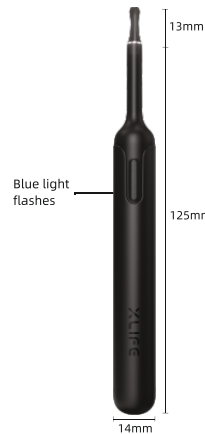

XLIFE
SMART WIRELESS
EAR CLEANING OTOSCOPE

USER MANUAL

Step 1: Download the APP

iOS : Search " Xlife " in App Store
Android : Search " Xlife " in Google Play

Or scan the QR code to download the app

Step 2: Press and hold the power button
to turn on the ear cleaning rod

Step 3: Connect product WiFi

1 Connect Product Wi-Fi
"Xlife-XO-XXXXXX"
2 Back to Xlife app
Enter and start to use it

Accessory

1 Ear Otoscope x 1
2 Charging Cable x 1
3 User Manual x 1

Silicone Ear Spoon Cover x 8

Note: Do not use the charging equipment with output voltage exceeding 5V

Troubleshooting

Problem	Solution
No response after startup	Please use the incidental charging cable to charge. The charging time is 30mins
The app exits quickly	Delete the existing app and scan QR to reinstall it
Indicator light flashes	Please use the incidental charging cable to charge. The charging time is 30mins
Abnormal display in app	Interrupt the connection, restart the product to connect again
If you still have problems with the above procedures, please contact our Customer Service Representatives directly for further assistance	

Hazardous substance

Part name	Hazardous material					
	(Pb)	(Hg)	(Cd)	(Cr(VI))	(PBB)	(PBDE)
Printed Circuit Components	x	o	o	o	o	o
Case	o	o	o	o	o	o
Plastic rubber accessory	o	o	o	o	o	o

Product parameters

Product Name : XLife
Pixels : 3 Mega-pixels
Depth of field : 10-50mm
Lens diameter : 3.5mm
Image transmission rate : 20fps
Battery : 100mAh
Battery life : 30 minutes
Charging time : 30 minutes
Input current : 5V 0.5A
Gyroscope : 3-axis
Network standard : IEEE 802.11b/g
Working temperature : -10- 45 C
Rod weight : 11g
Working frequency : 2.4Ghz
Image sensor : CMOS

Attention