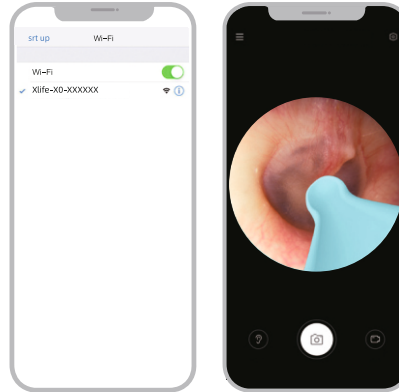

Step 3: Connect product WiFi

1 Connect Product Wi-Fi
"Xlife-XO-XXXXXX"
2 Back to Xlife app
Enter and start to use it

Accessory

1 Ear Otoscope x 1
2 Charging Cable x 1
3 User Manual x 1

Silicone Ear Spoon Cover x 8

Note: Do not use the charging equipment with output voltage exceeding 5V

Troubleshooting

Problem	Solution
No response after startup	Please use the incidental charging cable to charge. The charging time is 30mins
The app exits quickly	Delete the existing app and scan QR to reinstall it
Indicator light flashes	Please use the incidental charging cable to charge. The charging time is 30mins
Abnormal display in app	Interrupt the connection, restart the product to connect again
If you still have problems with the above procedures, please contact our Customer Service Representatives directly for further assistance	

Hazardous substance

Part name	Hazardous material					
	(Pb)	(Hg)	(Cd)	(Cr(VI))	(PBB)	(PBDE)
Printed Circuit Components	x	o	o	o	o	o
Case	o	o	o	o	o	o
Plastic rubber accessory	o	o	o	o	o	o

Product parameters

Product Name : XLife
Pixels : 3 Mega-pixels
Depth of field : 10-50mm
Lens diameter : 3.5mm
Image transmission rate : 20fps
Battery : 100mAh
Battery life : 30 minutes
Charging time : 30 minutes
Input current : 5V 0.5A
Gyroscope : 3-axis
Network standard : IEEE 802.11b/g
Working temperature : -10- 45 C
Rod weight : 11g
Working frequency : 2.4Ghz
Image sensor : CMOS

Attention

1. When cleaning lens, please wipe it carefully with professional alcohol cotton swabs.
2. Please observe your surroundings before use. Stay at least 2ft away from people, animals, or moving objects when using. Don't use in a moving vehicle or other unstable environments. Please don't move around when using.
3. This product is unsuitable for children under 3 years old.
4. This product is not suitable for children to use alone.
5. Do not place in a humid environment for a long time or soak in liquids.
6. There is a built-in rechargeable lithium-ion battery. Even if you do not use it, you should charge it once a month to avoid long-term battery damage.
7. Please use a 5V charger to charge the device. Do not use this product while being charged.
8. Avoid direct exposure to the sun. 9. Do not put heavy objects on the product.
9. It is normal for the temperature to rise slightly when using (up to 95°F).