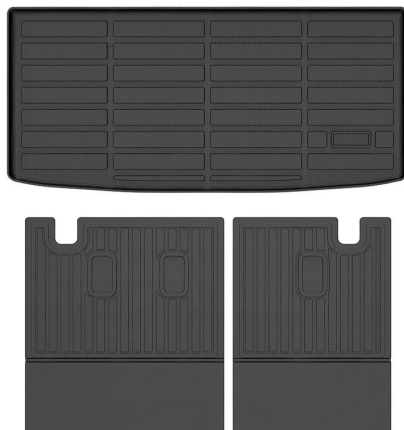

VEVOR[®]

TOUGH TOOLS, HALF PRICE

CARGO MATS

NOTE: The cover is a reference image, and the specific shape is subject to the actual product.

NEED HELP? CONTACT US!

Have product questions? Need technical support? Please feel free to contact us: