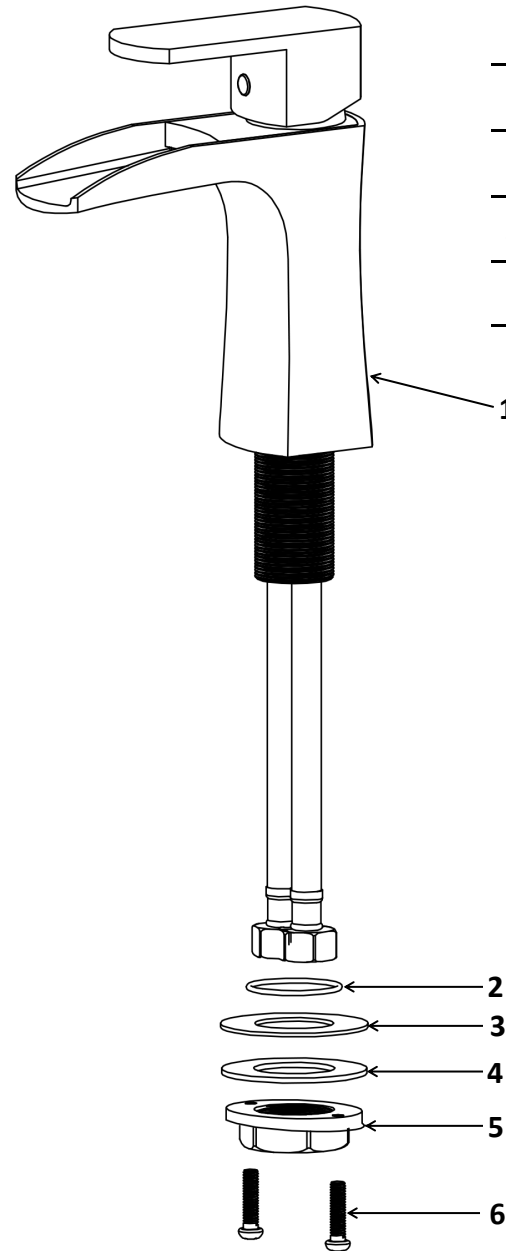

INSTALLATION GUIDE

Kassel

Models: KBF440C
KBF440MB
KBF440SS

COMPONENT LIST	QTY
1 - Faucet Body	1
2 - O-Ring	1
3 - Rubber Washer	1
4 - Metal Washer	1
5 - Mounting Hardware	1
6 - Screw	2

2

3

4

5

6

7

- 1 - Screw
- 2 - Color Button
- 3 - Handle
- 4 - Cover
- 5 - Nut
- 6 - Cartridge
- 7 - Cartridge Base
- 8 - O-Ring
- 9 - Gasket
- 10 - Faucet Body
- 11 - Screw
- 12 - Base
- 13 - O-Ring
- 14 - Rubber Washer
- 15 - Metal Washer
- 16 - Mounting Hardware
- 17 - Screw
- 18 - Water Lines