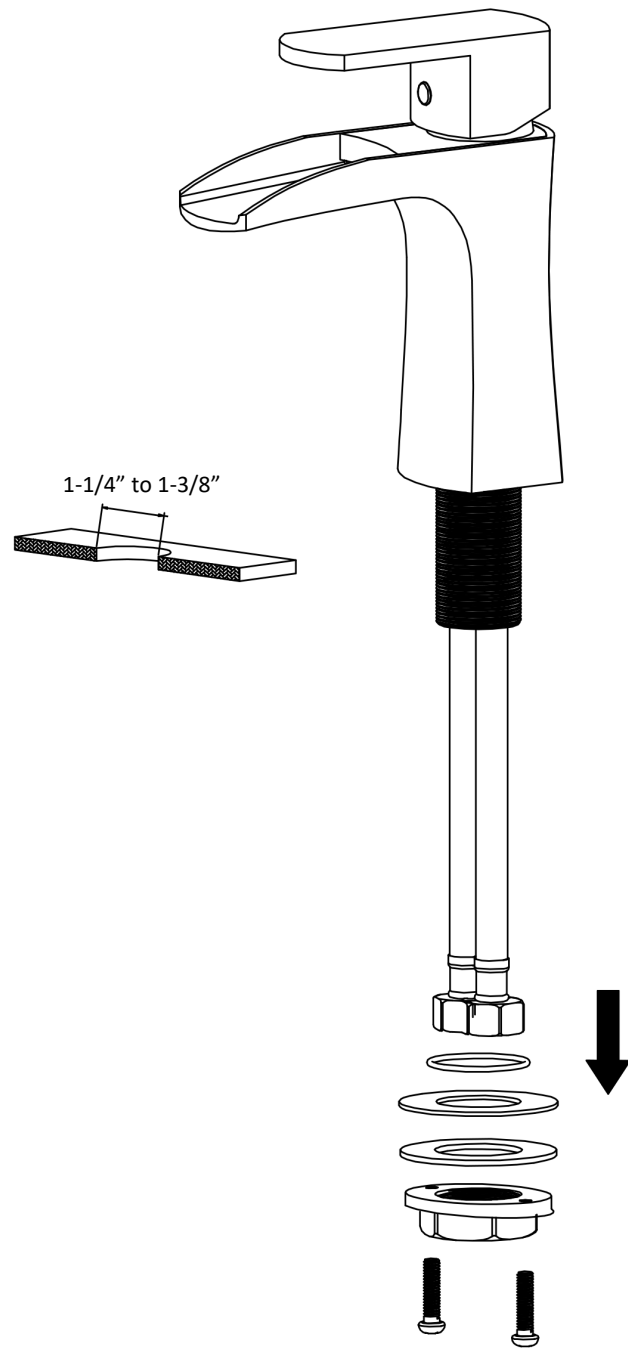

INSTALLATION GUIDE

Kassel

Models: KBF440C
KBF440MB
KBF440SS

COMPONENT LIST	QTY
1 - Faucet Body	1
2 - O-Ring	1
3 - Rubber Washer	1
4 - Metal Washer	1
5 - Mounting Hardware	1
6 - Screw	2

2

3

4

5

6

7

- 1 - Screw
- 2 - Color Button
- 3 - Handle
- 4 - Cover
- 5 - Nut
- 6 - Cartridge
- 7 - Cartridge Base
- 8 - O-Ring
- 9 - Gasket
- 10 - Faucet Body
- 11 - Screw
- 12 - Base
- 13 - O-Ring
- 14 - Rubber Washer
- 15 - Metal Washer
- 16 - Mounting Hardware
- 17 - Screw
- 18 - Water Lines