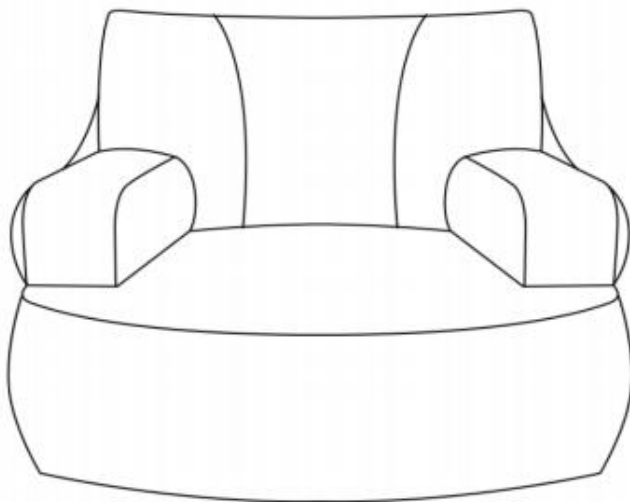

VEVOR[®]

TOUGH TOOLS, HALF PRICE

Technical Support and E-Warranty Certificate

www.vevor.com/support

ARMCHAIR SHAPE ADULT BEAN BAG CHAIR

USER MANUAL

MODEL : SM-FBB-07

We continue to be committed to provide you tools with competitive price. "Save Half", "Half Price" or any other similar expressions used by us only represents an estimate of savings you might benefit from buying certain tools with us compared to the major top brands and does not necessarily mean to cover all categories of tools offered by us. You are kindly reminded to verify carefully when you are placing an order with us if you are actually Saving Half in comparison with the top major brands.

VEVOR®

TOUGH TOOLS, HALF PRICE

ARMCHAIR SHAPE ADULT BEAN
BAG CHAIRS

MODEL : SM-FBB-07

NEED HELP? CONTACT US!

Have product questions? Need technical support? Please feel free to contact us:

Technical Support and E-Warranty Certificate
www.vevor.com/support