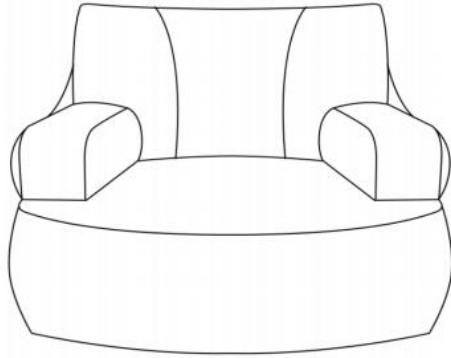

SAVE THESE INSTRUCTIONS

PRODUCT PARAMETER

	Model	Colour	Product Size (mm)
1	SM-FBB-07	Gray	1118*1143*780

INSTRUCTIONS

1. Pull the vacuum packing from the package.

2. Use scissors to cut the vacuum packing and take out the sofa.