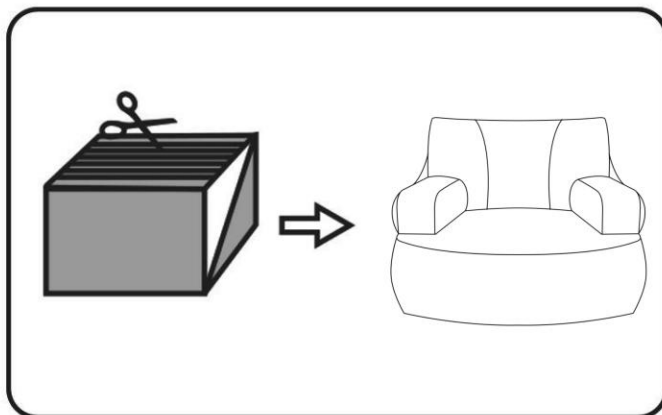

SAVE THESE INSTRUCTIONS

PRODUCT PARAMETER

	Model	Colour	Product Size (mm)
1	SM-FBB-07	Gray	1118*1143*780

INSTRUCTIONS

1. Pull the vacuum packing from the package.

2. Use scissors to cut the vacuum packing and take out the sofa.