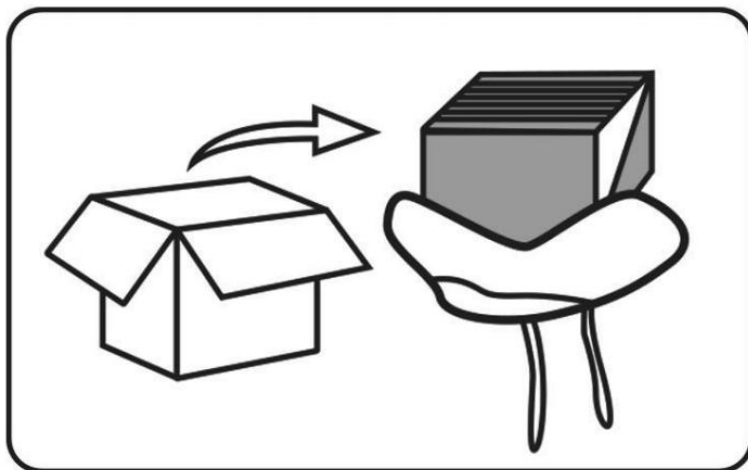

SAFETY INSTRUCTIONS

WARNING:

1. Read this instructions before using this product. Failure to do so may result in serious injury.
2. **DO NOT SIT OR STAND ON THIS ITEM.**
3. This product is not a toy. Do not allow children to play with or near this item.
4. Do not exceed weight capacities.
5. Use only on a flat, level, hard and smooth surface capable of safely supporting a fully loaded Armchair Shape Adult Bean Bag Chair.
6. Inspect before every use. Do not use it if the parts are loose or damaged.
7. Flammable: Keep away from open flame. This product will ignite and burn if brought into contact with an open flame.
8. Keep away from sharp points, blades and other items, so as not to scratch the product.

SAVE THESE INSTRUCTIONS

PRODUCT PARAMETER

	Model	Colour	Product Size (mm)
1	SM-FBB-07	Gray	1118*1143*780

INSTRUCTIONS

1. Pull the vacuum packing from the package.

2. Use scissors to cut the vacuum packing and take out the sofa.