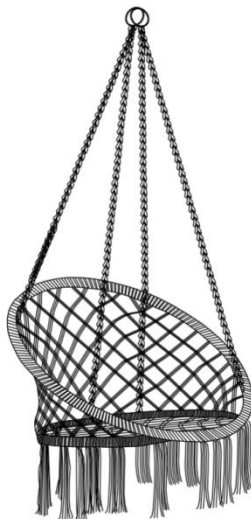

VEVOR®

TOUGH TOOLS, HALF PRICE

HANGING SWING CHAIR

Model: HR-HC-05

NEED HELP? CONTACT US!

Have product questions? Need technical support? Please feel free to contact us:

Technical Support and E-Warranty Certificate
www.vevor.com/support

This is the original instruction, please read all manual instructions carefully before operating. VEVOR reserves a clear interpretation of our user manual. The appearance of the product shall be subject to the product you received. Please forgive us that we won't inform you again if there are any technology or software updates on our product.