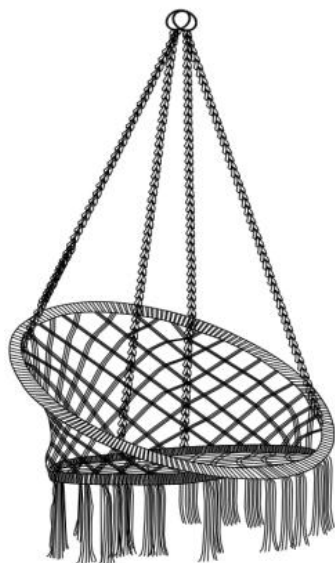

TECHNICAL PARAMETERS

Model	HR-HC-05
Type	Circular Type
Load bearing	330 lbs
Color	White
Main Material	Steel tube Cotton rope

PARTS LIST

Hanging swing chair*1

A*1