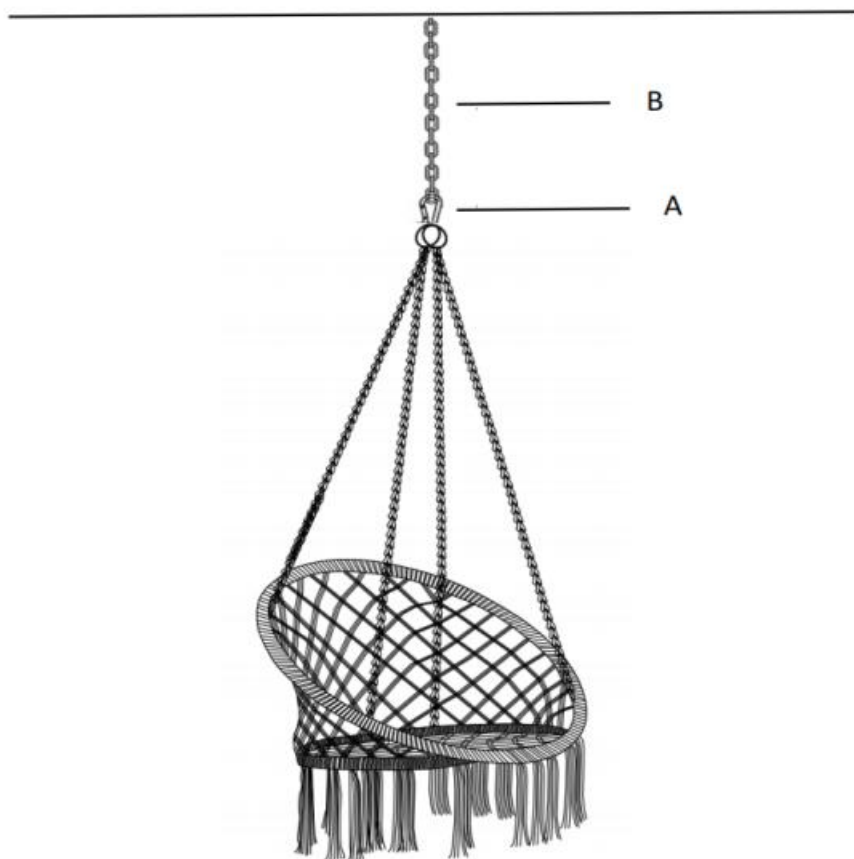

Before using the product - if you have any questions regarding the proper assembly or operation, contact you dealer or representative.

SAVE THESE INSTRUCTIONS

TECHNICAL PARAMETERS

Model	HR-HC-05
Type	Circular Type
Load bearing	330 lbs
Color	White
Main Material	Steel tube Cotton rope

PARTS LIST

Hanging swing chair*1

A*1

B*1

ASSEMBLY

Adjust the height of the chair by hanging the chain on the carabiner.

Manufacturer:Shanghaimuxinmuyeyouxiangongsi

Address: Shuangchenglu 803nong11hao1602A-1609shi, baoshanqu, shanghai 200000 CN.