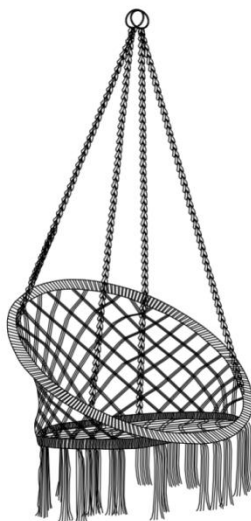

Before using the product - if you have any questions regarding the proper assembly or operation, contact you dealer or representative.

SAVE THESE INSTRUCTIONS

TECHNICAL PARAMETERS

Model	HR-HC-05
Type	Circular Type
Load bearing	330 lbs
Color	White
Main Material	Steel tube Cotton rope

SEDIA A DONDOLO SOSPESA

MANUALE D' uso

We continue to be committed to provide you tools with competitive price.

"Save Half", "Half Price" or any other similar expressions used by us only represents an estimate of savings you might benefit from buying certain tools with us compared to the major top brands and does not necessarily mean to cover all categories of tools offered by us. You are kindly reminded to verify carefully when you are placing an order with us if you are actually saving half in comparison with the top major brands.

VEVOR[®]

TOUGH TOOLS, HALF PRICE

HANGING SWING CHAIR

Modello: HR-HC-05

NEED HELP? CONTACT US!

Have product questions? Need technical support? Please feel free to contact us:

Technical Support and E-Warranty Certificate
www.vevor.com/support