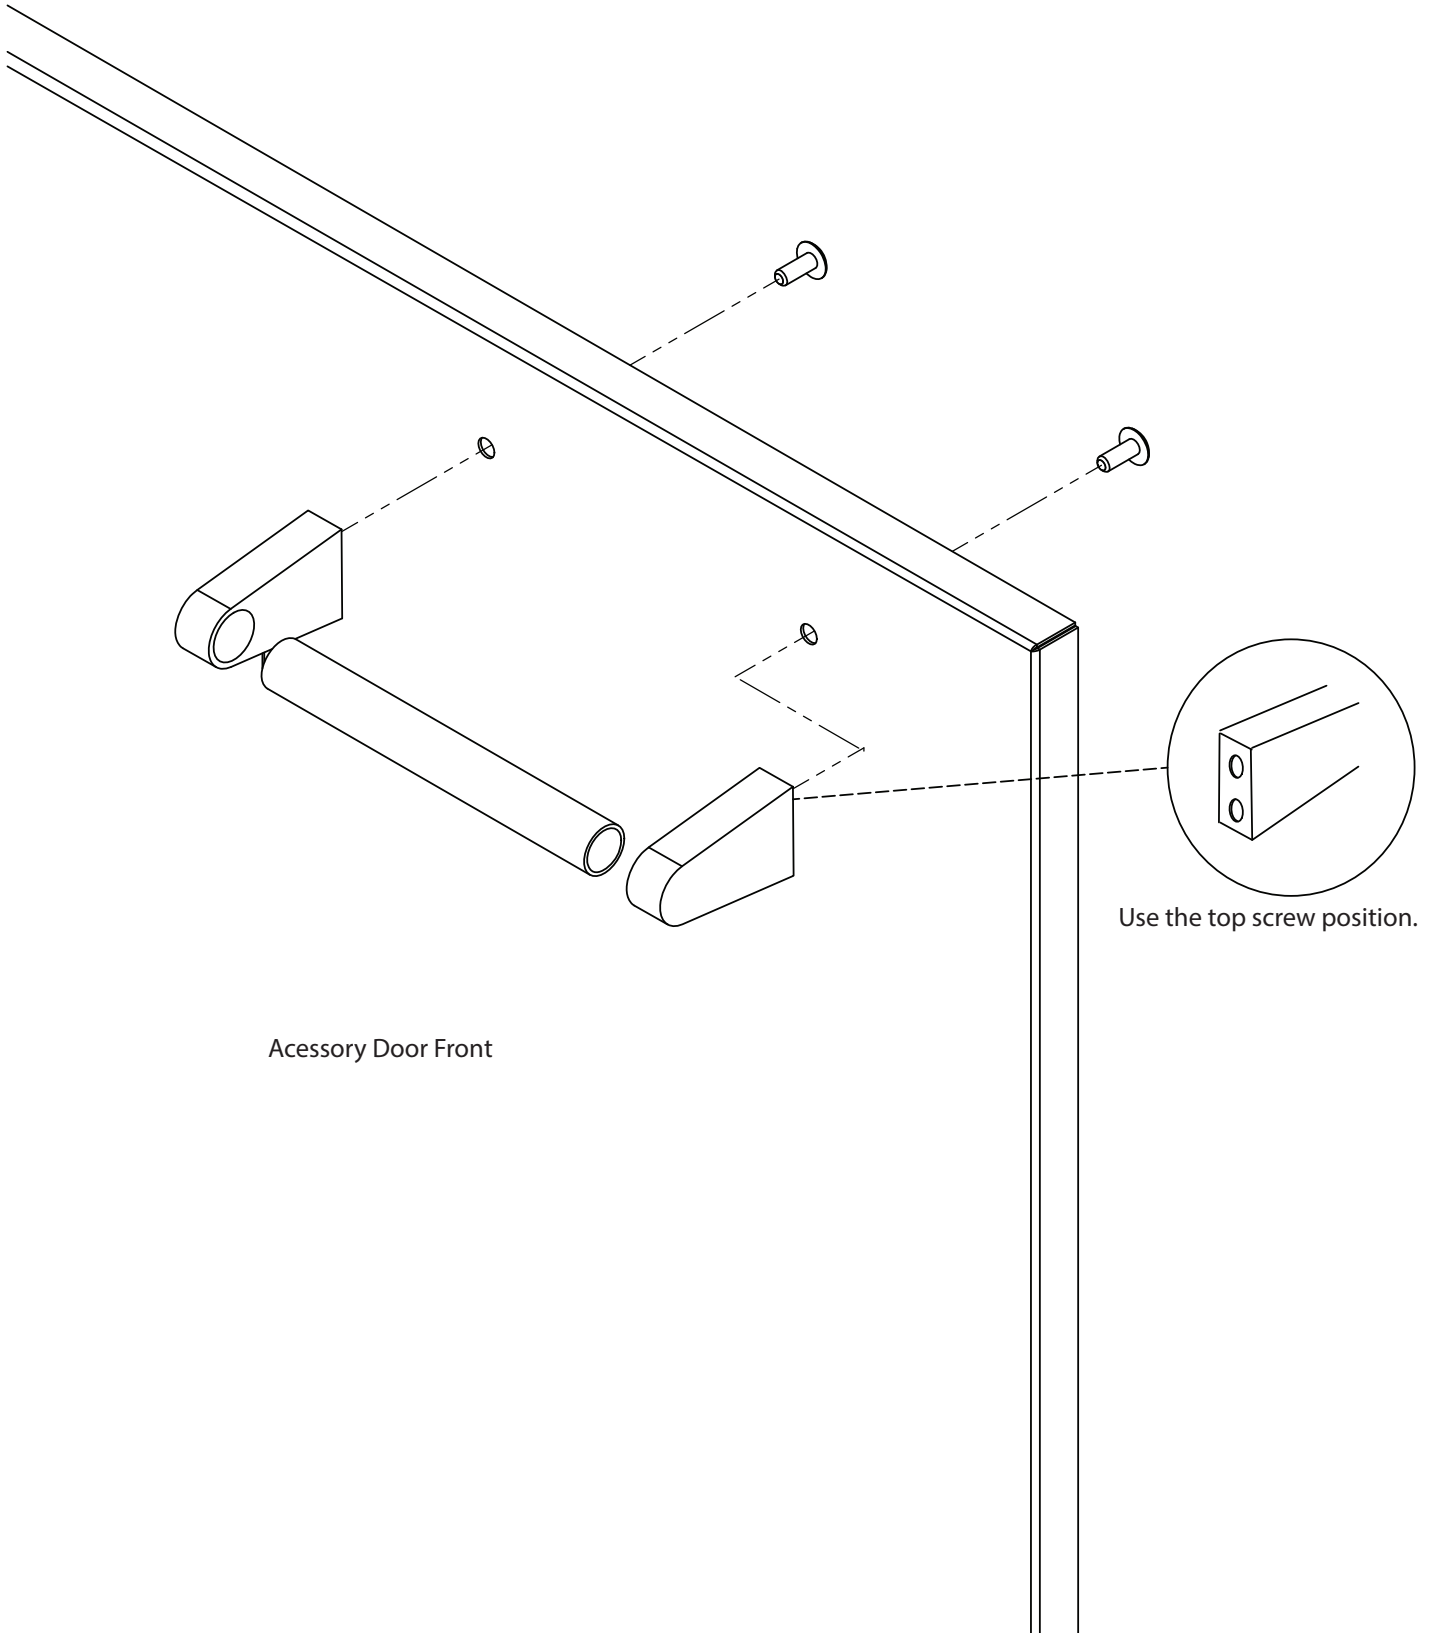

HANDLE INSTALLATION - ALL MODELS