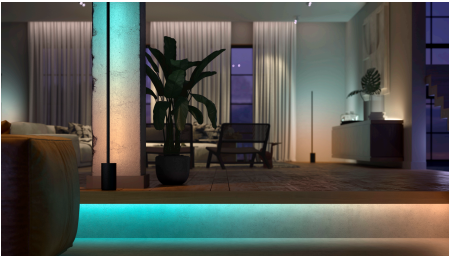

Easy smart lighting

Featuring gradient technology, this lightstrip blends different colors of light together at once. It's flexible and extendable up to 10 meters, letting you add a brilliant blend of color to any space.

Create a personalized experience with colorful smart light

Instantly set the mood for any occasion with 16 million colors of light. Transform any room for an immersive entertainment experience, create the perfect atmosphere for a get-together with friends, or complement your home decor.

Set the right mood with warm to cool white light

These bulbs and light fixtures offer different shades of warm to cool white light. With complete dimmability from bright to low nightlights, you can tune your lights to the perfect shade and brightness of light for your daily needs.

Seamlessly blend colors

Get a seamless blend of multiple colors of light at the same time in a single LED strip. The colors flow together naturally, casting light to showcase a unique effect.

Shape, cut, or extend