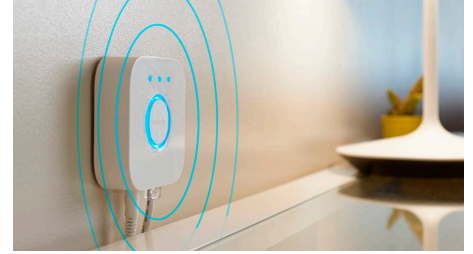

Unlock the full suite of smart lighting features with the Bridge

The Bridge unlocks the features that make smart lighting truly smart — away-from-home control, voice control, automated lighting, and much more. Add a Bridge to your setup to create immersive experiences, tap into technology that's secure and reliable, and more. The Bridge is the key to smart lighting like you've never seen before.