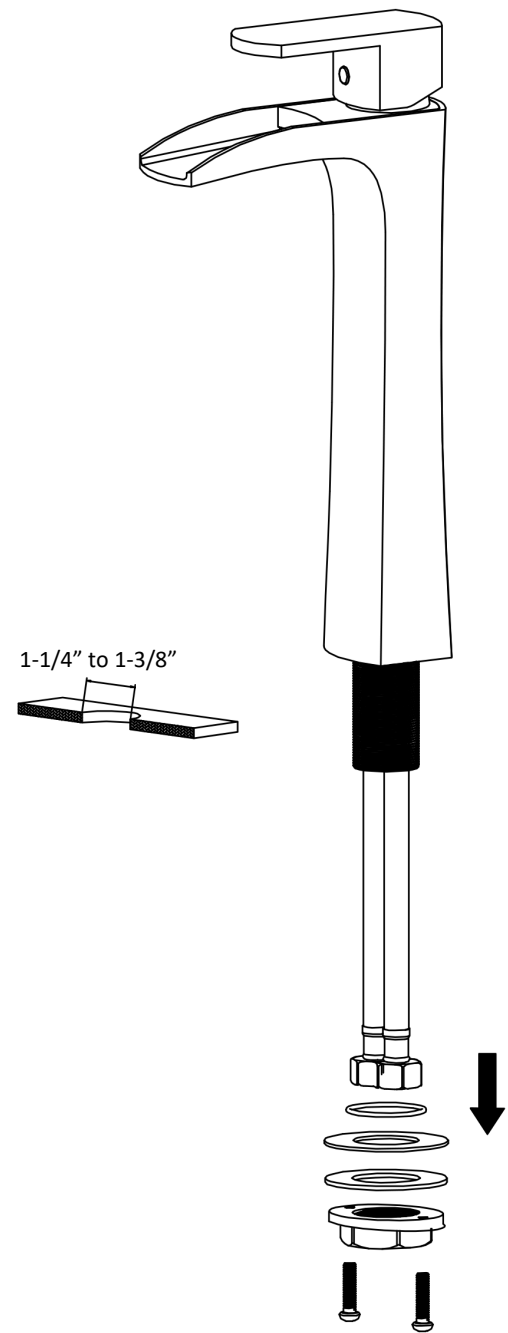

INSTALLATION GUIDE

Kassel

Models: KBF442C
KBF442MB
KBF442SS

COMPONENT LIST	QTY
1 - Faucet Body	1
2 - O-Ring	1
3 - Rubber Washer	1
4 - Metal Washer	1
5 - Mounting Hardware	1
6 - Screw	2

2

3

4

5

6

7

- 1 - Screw
- 2 - Color Button
- 3 - Handle
- 4 - Cover
- 5 - Nut
- 6 - Cartridge
- 7 - Cartridge Base
- 8 - O-Ring
- 9 - Gasket
- 10 - Faucet Body
- 11 - Screw
- 12 - Base
- 13 - O-Ring
- 14 - Rubber Washer
- 15 - Metal Washer
- 16 - Mounting Hardware
- 17 - Screw
- 18 - Water Lines
- 19 - Inlet Hoes
- 20 - O-Ring