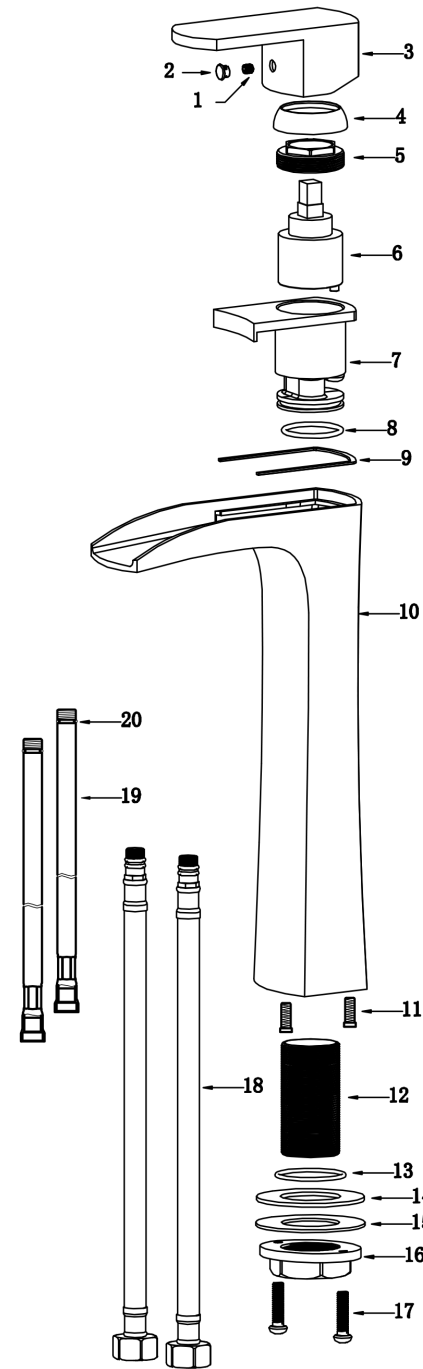

INSTALLATION GUIDE

Kassel

Models: KBF442C
KBF442MB
KBF442SS

COMPONENT LIST	QTY
1 - Faucet Body	1
2 - O-Ring	1
3 - Rubber Washer	1
4 - Metal Washer	1
5 - Mounting Hardware	1
6 - Screw	2

2

3

4

5

6

7

- 1 - Screw
- 2 - Color Button
- 3 - Handle
- 4 - Cover
- 5 - Nut
- 6 - Cartridge
- 7 - Cartridge Base
- 8 - O-Ring
- 9 - Gasket
- 10 - Faucet Body
- 11 - Screw
- 12 - Base
- 13 - O-Ring
- 14 - Rubber Washer
- 15 - Metal Washer
- 16 - Mounting Hardware
- 17 - Screw
- 18 - Water Lines
- 19 - Inlet Hoes
- 20 - O-Ring