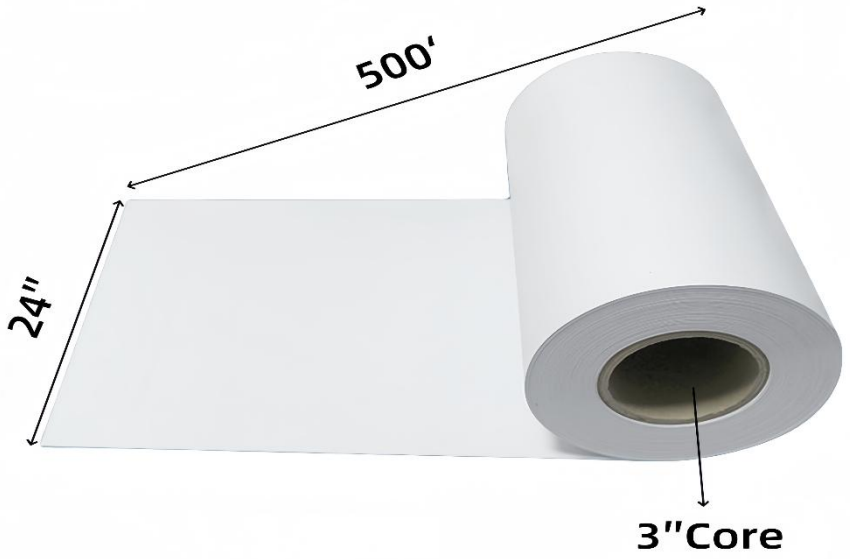

SAVE THESE INSTRUCTIONS

PRODUCT PARAMETER

Model	JSFL21080032P610
Core size	3 inch
Paper width	24i nch
Length per reel	500 Ft
QTY	2 ROL/box
Gram weight	80G/m ²

PRODUCT INTRODUCTION

Manufacturer: Shanghai muxinmuyeyouxiangongsi