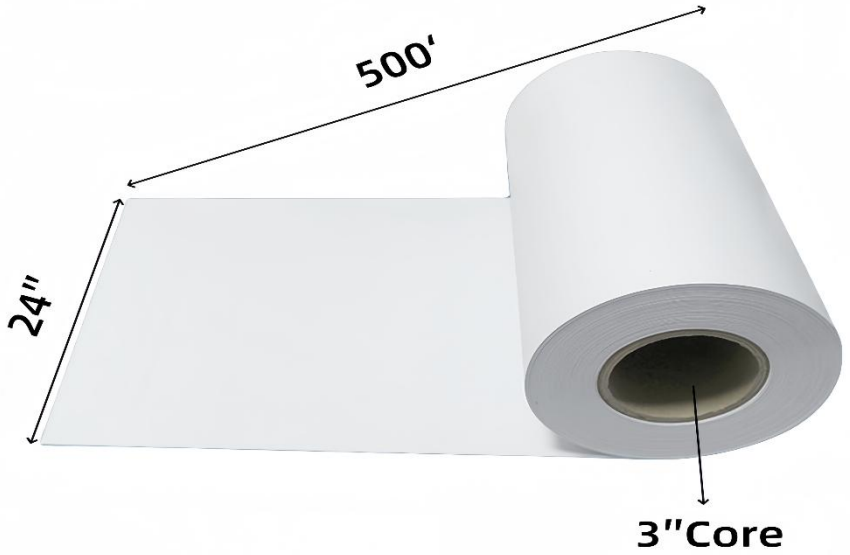

PRODUCT INTRODUCTION