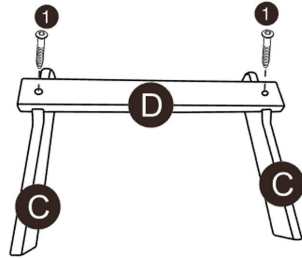

1

Note: Remember not to crank those screws too hard until all the parts are in place

2

3

PRODUCT PARAMETER

Model	LXSKU2
Colour	Gray
Product Size	547*480*377 mm