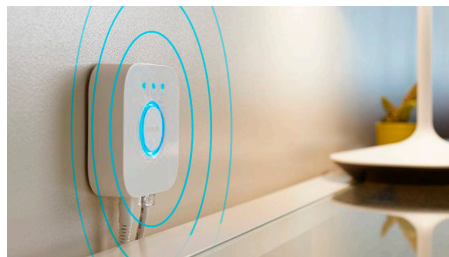

Connect to the Hue Bridge

This product requires a connection to the Hue Bridge to unlock the full smart control and features. Control your lights using the Philips Hue app, set timers, routines, add or remove lights and more. *Hue Bridge sold separately