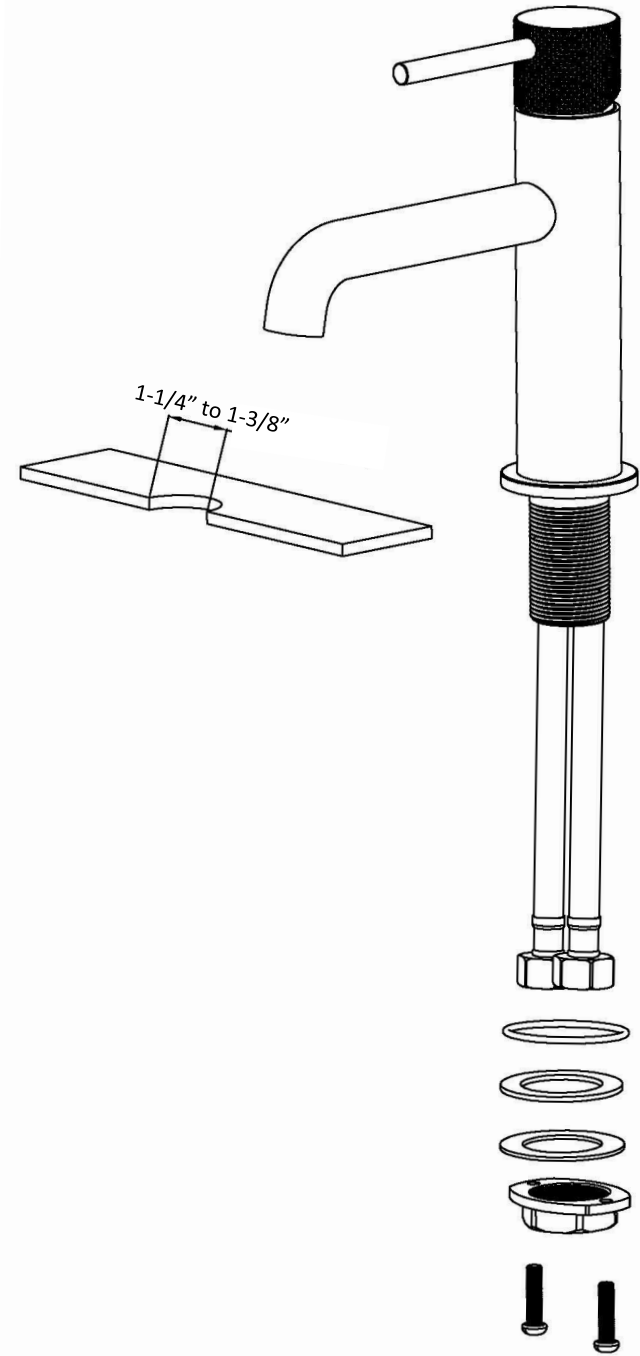

Karran®

INSTALLATION GUIDE

Tryst

Models: KBF460C
KBF460MB
KBF460SS

COMPONENT LIST	QTY
1 - Faucet Body	1
2 - O-Ring	1
3 - Rubber Washer	1
4 - Metal Washer	1
5 - Mounting Hardware	1
6 - Screw	2

2

3

4

5

6

7

1 - Screw Cover

2 - Screw

3 - Handle

4 - Cover Ring

5 - Nut

6 - Cartridge

7 - Faucet Body

8 - Aerator

9 - Aerator Cover

10 - Base Ring

11 - Base

12 - O-Ring

13 - Rubber Washer