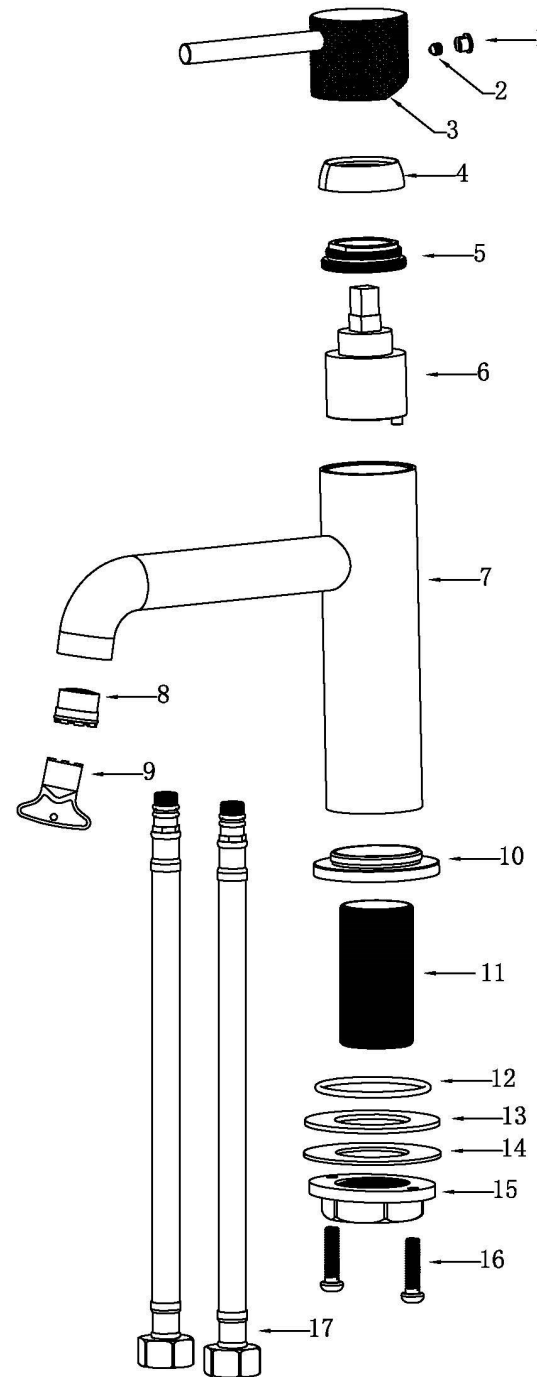

Karran®

INSTALLATION GUIDE

Tryst

Models: KBF460C
KBF460MB
KBF460SS

COMPONENT LIST	QTY
1 - Faucet Body	1
2 - O-Ring	1
3 - Rubber Washer	1
4 - Metal Washer	1
5 - Mounting Hardware	1
6 - Screw	2

2

3

4

5

6

7

1 - Screw Cover

2 - Screw

3 - Handle

4 - Cover Ring

5 - Nut

6 - Cartridge

7 - Faucet Body

8 - Aerator

9 - Aerator Cover

10 - Base Ring

11 - Base

12 - O-Ring

13 - Rubber Washer

14 - Metal Washer

15 - Mounting Hardware

16 - Screws

17 - Water Lines