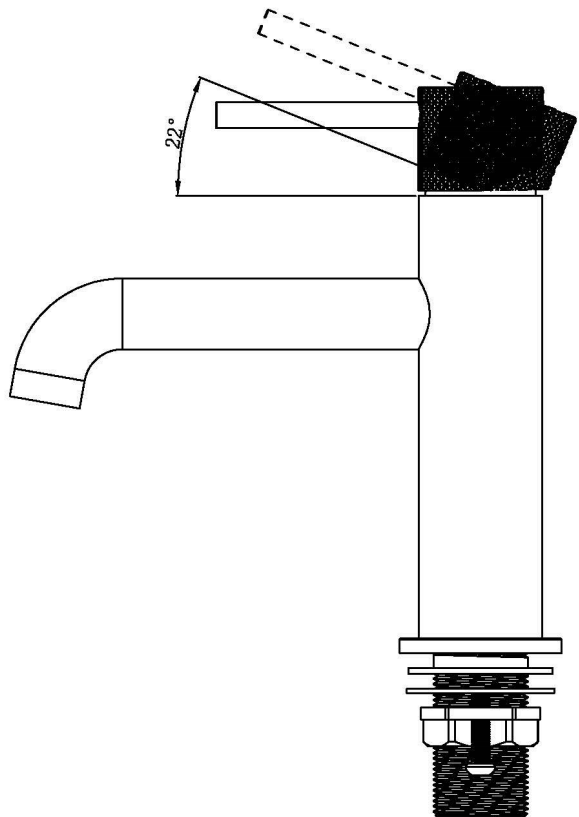

Karran®

INSTALLATION GUIDE

Tryst

Models: KBF460C
KBF460MB
KBF460SS

COMPONENT LIST	QTY
1 - Faucet Body	1
2 - O-Ring	1
3 - Rubber Washer	1
4 - Metal Washer	1
5 - Mounting Hardware	1
6 - Screw	2

2

3

4

5

6

7

1 - Screw Cover

2 - Screw

3 - Handle

4 - Cover Ring

5 - Nut