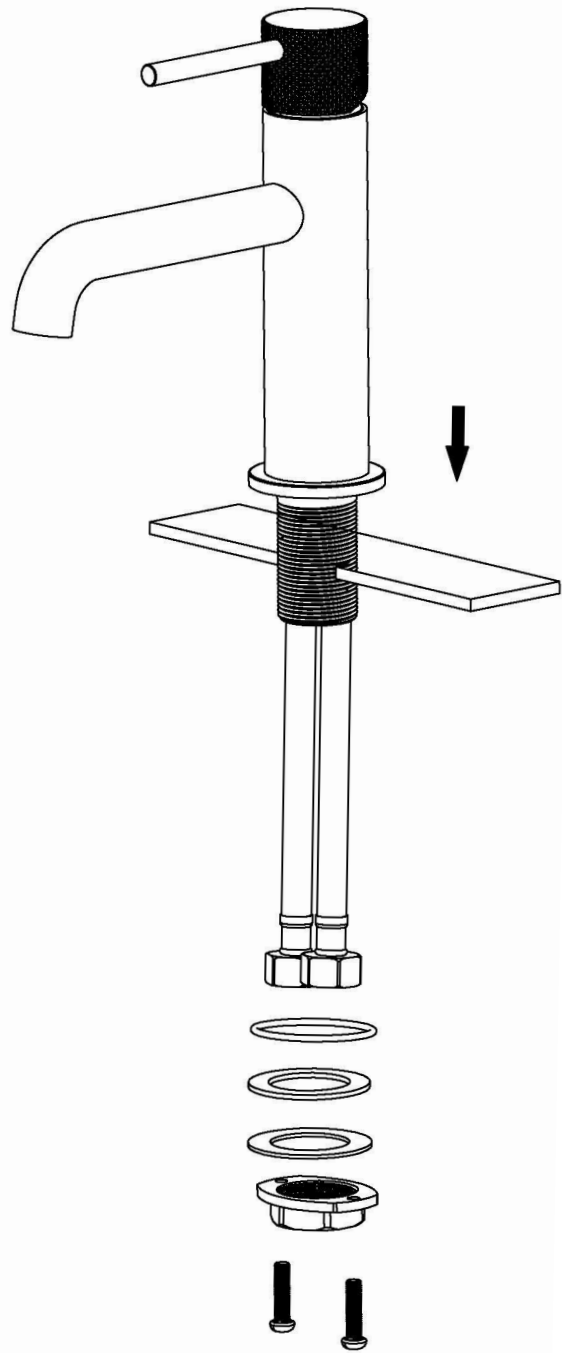

Karran®

INSTALLATION GUIDE

Tryst

Models: KBF460C
KBF460MB
KBF460SS

COMPONENT LIST	QTY
1 - Faucet Body	1
2 - O-Ring	1
3 - Rubber Washer	1
4 - Metal Washer	1
5 - Mounting Hardware	1
6 - Screw	2

2

3

4

5

6

7

1 - Screw Cover

2 - Screw

3 - Handle

4 - Cover Ring

5 - Nut

6 - Cartridge

7 - Faucet Body

8 - Aerator

9 - Aerator Cover

10 - Base Ring

11 - Base

12 - O-Ring

13 - Rubber Washer