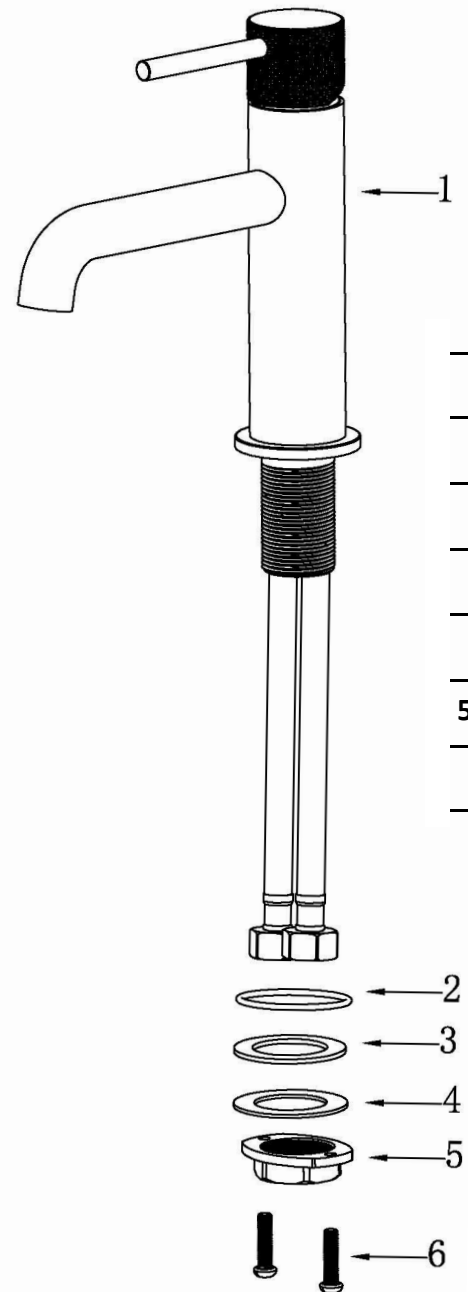

Karran®

INSTALLATION GUIDE

Tryst

Models: KBF460C
KBF460MB
KBF460SS

COMPONENT LIST	QTY
1 - Faucet Body	1
2 - O-Ring	1
3 - Rubber Washer	1
4 - Metal Washer	1
5 - Mounting Hardware	1
6 - Screw	2

2

3

4

5

6

7

1 - Screw Cover

2 - Screw

3 - Handle

4 - Cover Ring

5 - Nut

6 - Cartridge

7 - Faucet Body

8 - Aerator

9 - Aerator Cover

10 - Base Ring

11 - Base

12 - O-Ring

13 - Rubber Washer

14 - Metal Washer

15 - Mounting Hardware

16 - Screws

17 - Water Lines