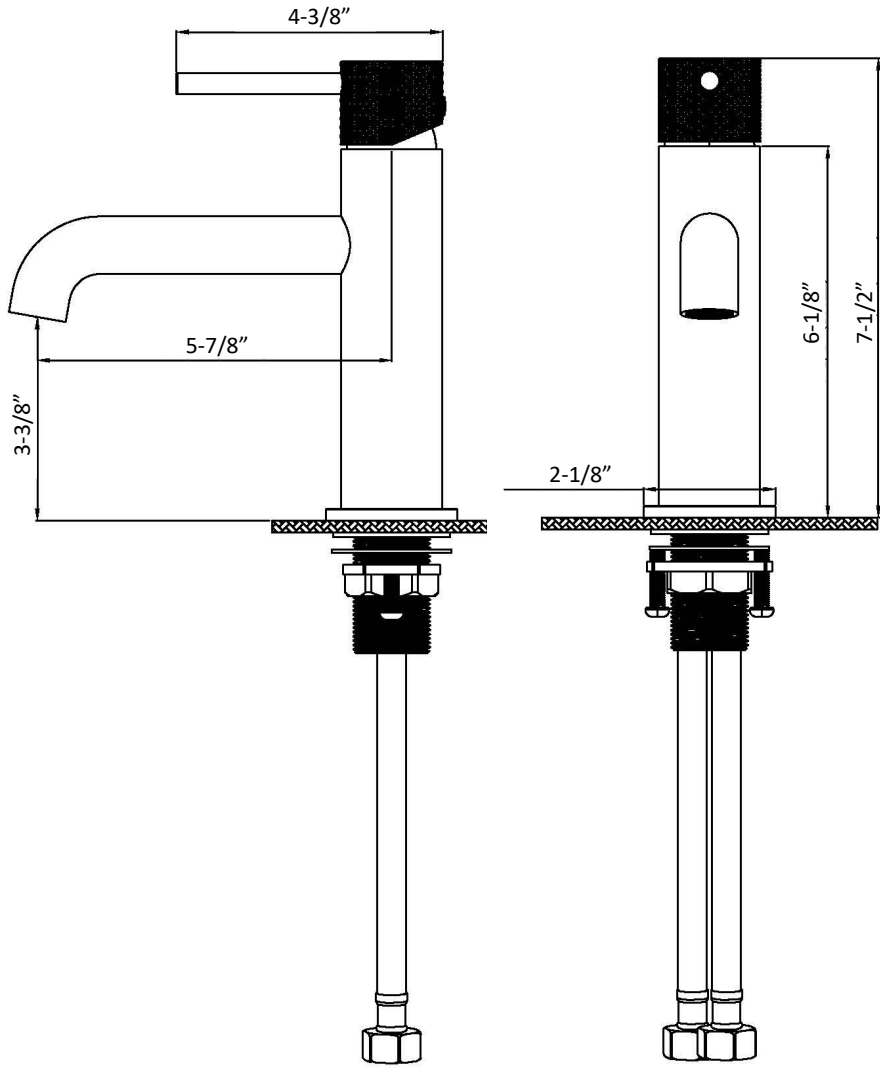

Karran®

INSTALLATION GUIDE

Tryst

Models: KBF460C
KBF460MB
KBF460SS

COMPONENT LIST	QTY
1 - Faucet Body	1
2 - O-Ring	1
3 - Rubber Washer	1
4 - Metal Washer	1
5 - Mounting Hardware	1
6 - Screw	2

2

3

4

5

6

7

1 - Screw Cover

2 - Screw

3 - Handle

4 - Cover Ring

5 - Nut