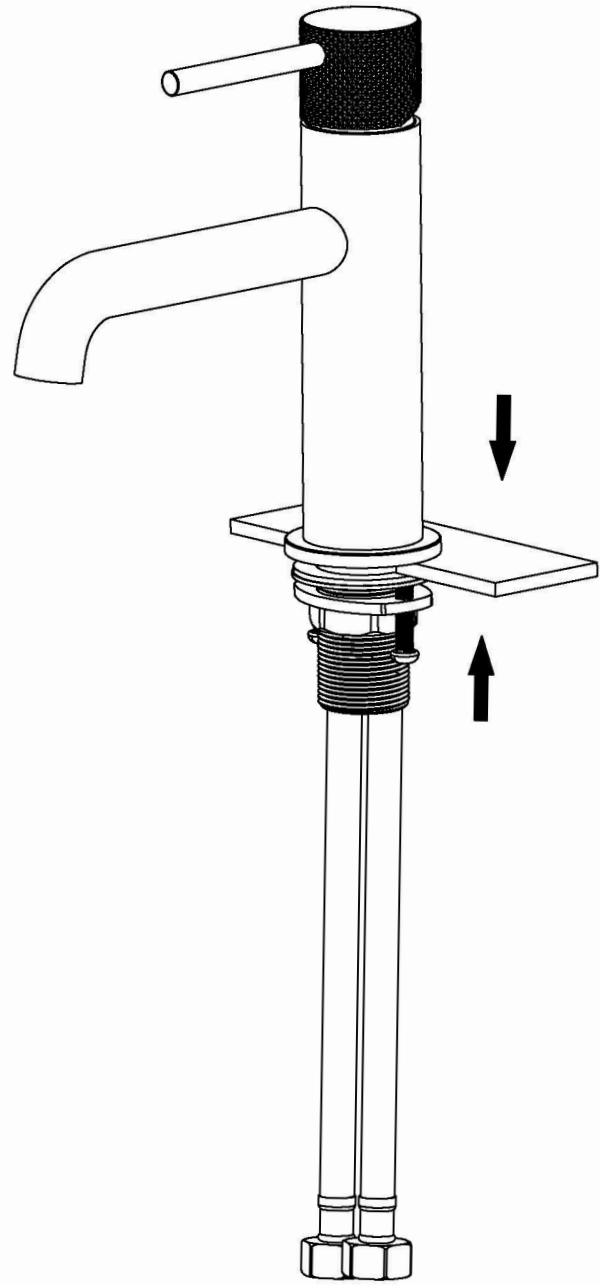

Karran®

INSTALLATION GUIDE

Tryst

Models: KBF460C
KBF460MB
KBF460SS

COMPONENT LIST	QTY
1 - Faucet Body	1
2 - O-Ring	1
3 - Rubber Washer	1
4 - Metal Washer	1
5 - Mounting Hardware	1
6 - Screw	2

2

3

4

5

6

7

1 - Screw Cover

2 - Screw

3 - Handle

4 - Cover Ring

5 - Nut

6 - Cartridge

7 - Faucet Body

8 - Aerator

9 - Aerator Cover

10 - Base Ring

11 - Base

12 - O-Ring

13 - Rubber Washer