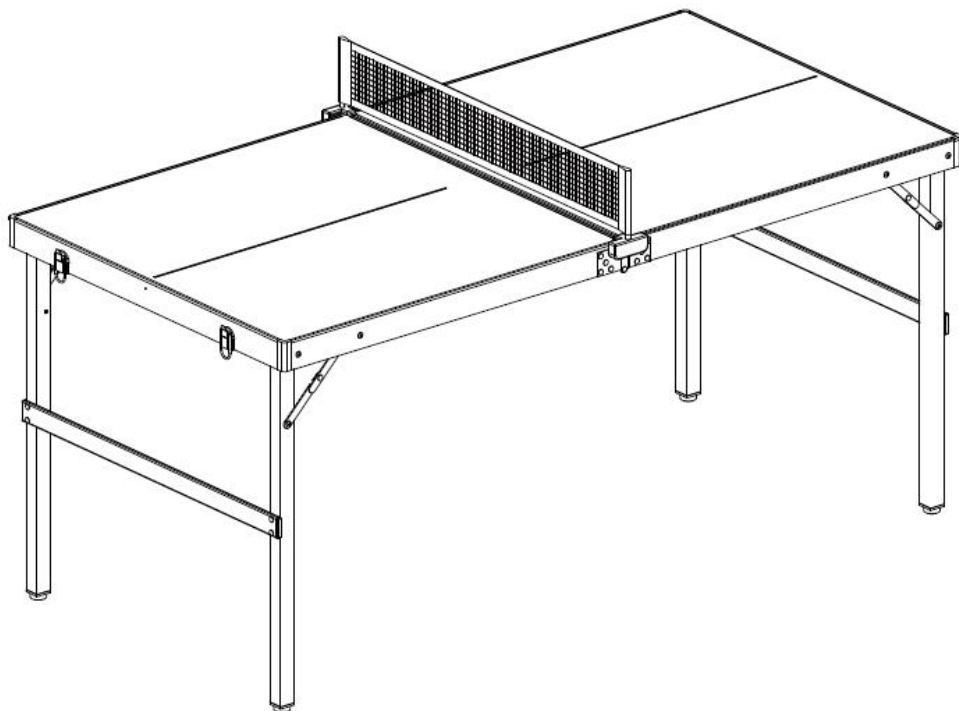

VEVOR®

TOUGH TOOLS, HALF PRICE

MIDSIZE TABLE TENNIS TABLE

NEED HELP? CONTACT US!

Have product questions? Need technical support? Please feel free to contact us:

Technical Support and E-Warranty Certificate
www.vevor.com/support

This is the original instruction, please read all manual instructions carefully before operating. VEVOR reserves a clear interpretation of our user manual. The appearance of the product shall be subject to the product you received. Please forgive us that we won't inform you again if there are any technology or software updates on our product.