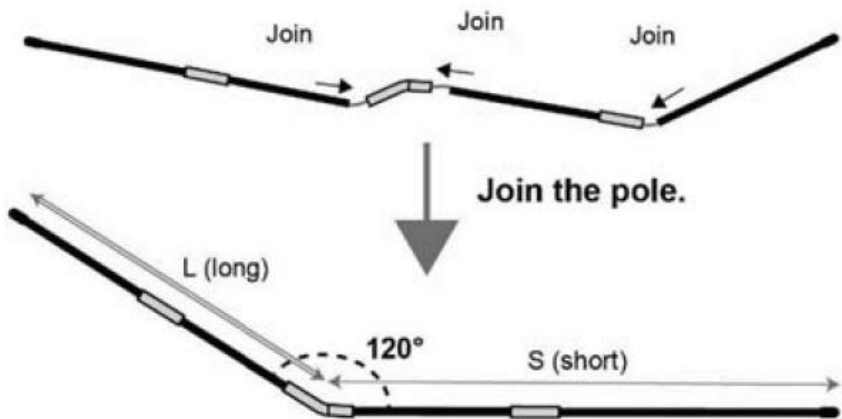

Part List		
Code	Name	QTY.
A	Cone Tent	1
B	Climb Tunnel	1
C	Ball Pool	1
D	Bag	1
E	Binding Tape	2
F	Support Bar	4

Product Introduction

Cone tent assembly steps:

1. Spread support bar.

2. Installing the support bar.