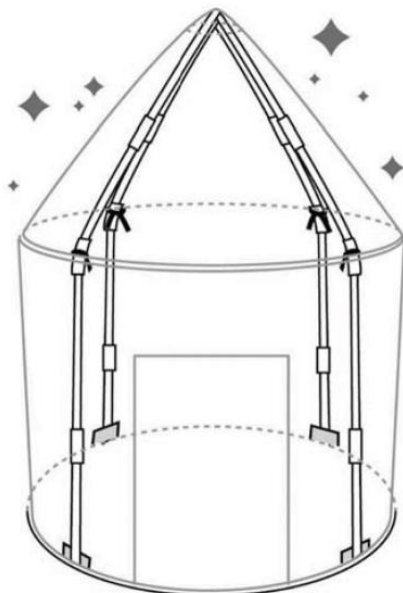

3. Repeat same steps for the other 3 support bars.