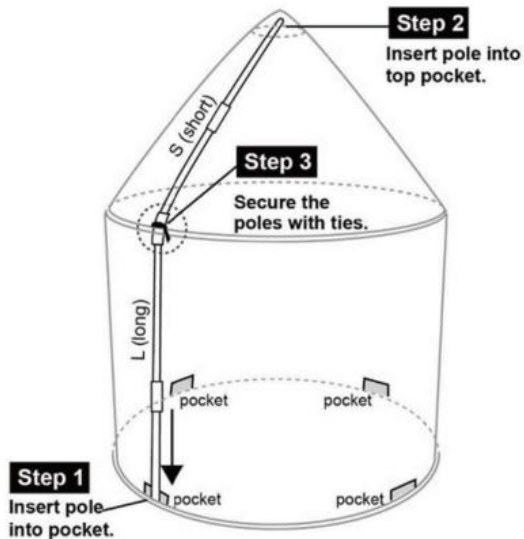

Part List		
Code	Name	QTY.
A	Cone Tent	1
B	Climb Tunnel	1
C	Ball Pool	1
D	Bag	1
E	Binding Tape	2
F	Support Bar	4

Product Introduction

Cone tent assembly steps:

1. Spread support bar.

2. Installing the support bar.

3. Repeat same steps for the other 3 support bars.

Storage Method

1. Cone Tent

2. Climb Tunnel

3. Ball Pool

Address: Baoshanqu Shuangchenglu 803long 11hao 1602A-1609shi
Shanghai

Imported to AUS: SIHAO PTY LTD. 1 ROKEVA STREET EASTWOOD
NSW 2122 Australia