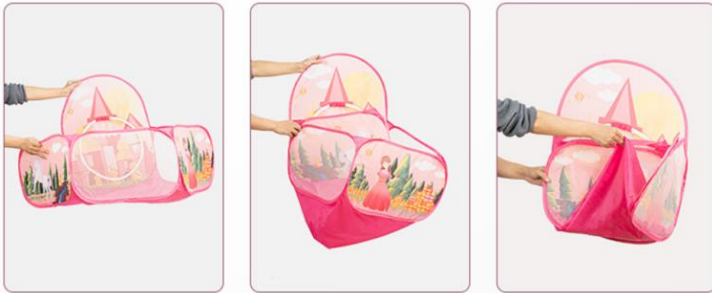

3. Ball Pool