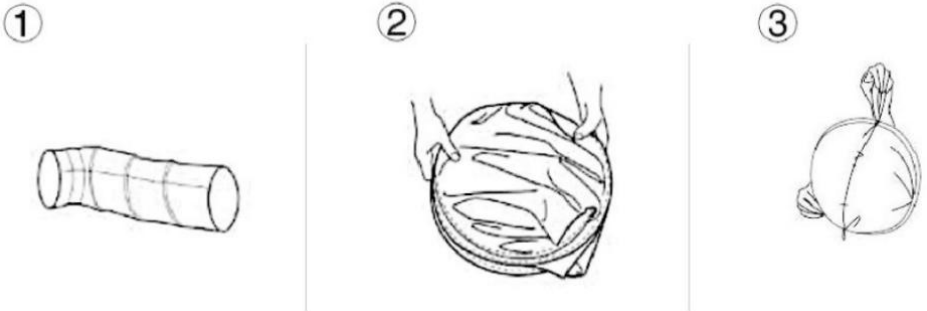

3. Repeat same steps for the other 3 support bars.

Storage Method

1. Cone Tent

2. Climb Tunnel

3. Ball Pool

Address: Baoshanqu Shuangchenglu 803long 11hao 1602A-1609shi
Shanghai

Imported to AUS: SIHAO PTY LTD. 1 ROKEVA STREET EASTWOOD
NSW 2122 Australia