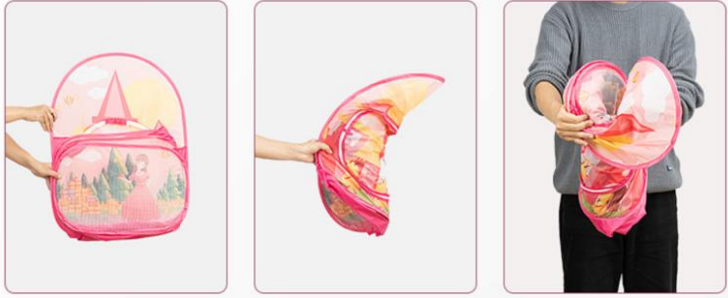

Address: Baoshanqu Shuangchenglu 803long 11hao 1602A-1609shi
Shanghai

Imported to AUS: SIHAO PTY LTD. 1 ROKEVA STREET EASTWOOD
NSW 2122 Australia

Imported to USA: Sanven Technology Ltd. Suite 250, 9166 Anaheim
Place, Rancho Cucamonga, CA 91730

UK	REP

Pooledas Group Ltd
Unit 5 Albert Edward House, The Pavilions
Preston, United Kingdom

EC	REP

SHUNSHUN GmbH
Römeräcker 9 Z2021, 76351
Linkenheim-Hochstetten, Germany

Made In China