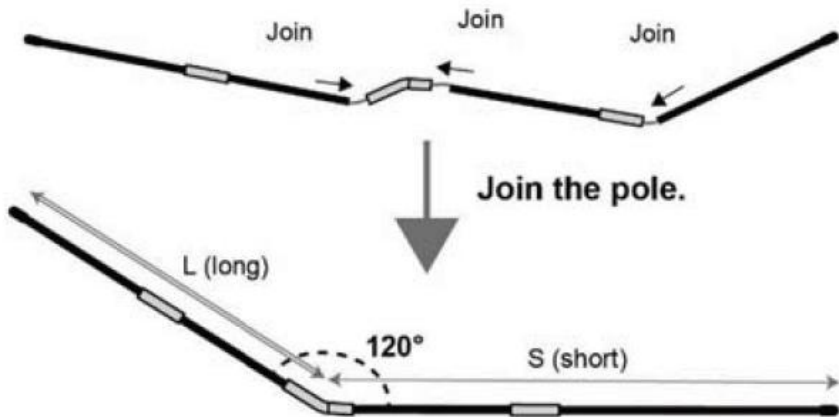

2 . Installation av stödstången .

3 . Upprepa samma steg för de andra 3 stödstångerna .