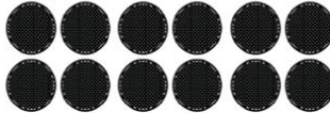

⑧ Non Slip Feet * 12PCS