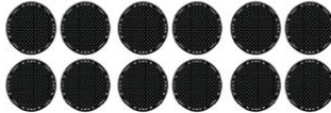

8 Non Slip Feet * 12PCS