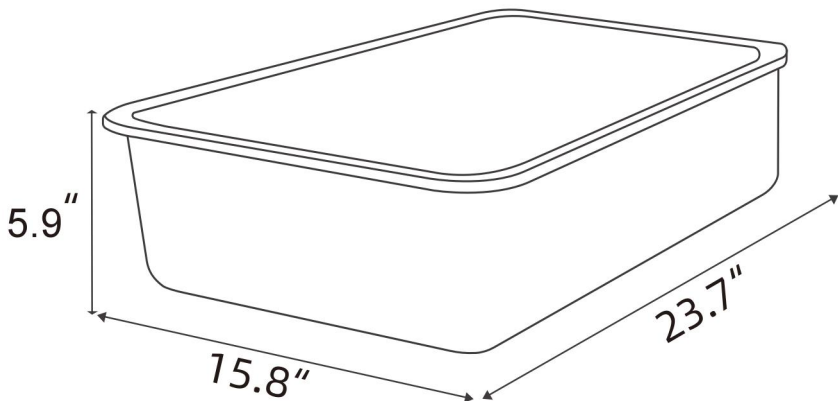

PRODUCT DESCRIPTION

Model	BP101	BP102
Package	3 pcs/box	2 pcs/box
Material	Stainless Steel & ABS & PP	
Stainless Steel Box Capacity	30L	
Product Size	23.7*15.8*7.9inch	23.7*15.8*5.9inch

Model: BP101

Model: BP102