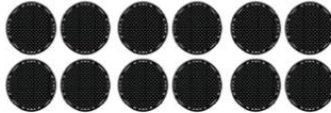

PACKING LIST

Model: BP101

1 Stainless Steel Box * 3PCS

2 Cat Litter Shovel* 1PCS

3 Shovel Bottom * 1PCS

4 Foot Board * 3PCS

8 Non Slip Feet * 12PCS

9 USER MANUAL * 1PCS