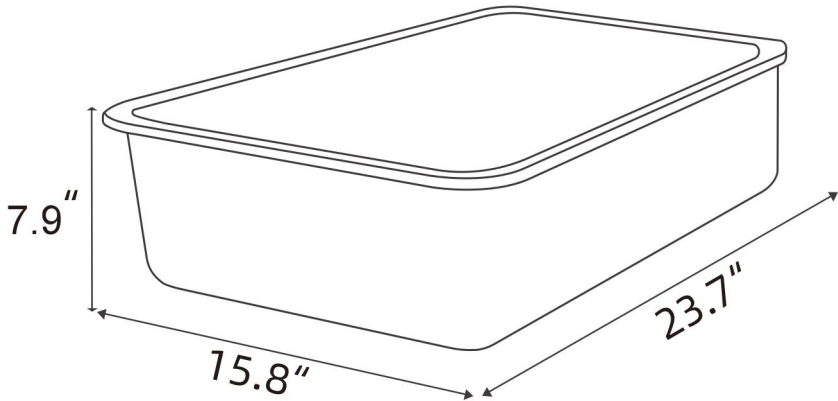

PRODUCT DESCRIPTION

Model	BP101	BP102
Package	3 pcs/box	2 pcs/box
Material	Stainless Steel & ABS & PP	
Stainless Steel Box Capacity	30L	
Product Size	23.7*15.8*7.9inch	23.7*15.8*5.9inch

Model: BP101

Model: BP102