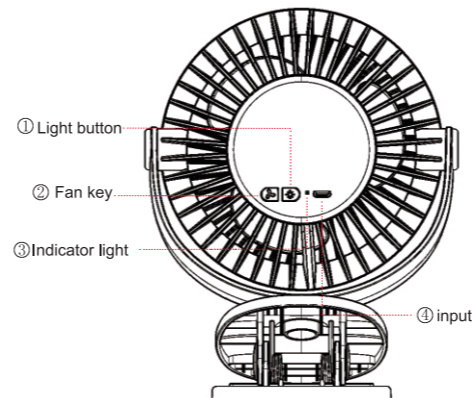

CLIPCOOL

Powerful & Adjustable 360° Rotation Fan

User Manual

Product Parameters

Product Name	:	ClipCool
Product Model	:	POR 3050
Product Size	:	168x222x104mm
Rated Voltage	:	4.2V
Rated Power	:	5W

Fan Operation

Turning On the Fan:

Press the fan key switch once to turn on the fan.
The white indicator light will turn on simultaneously.

The fan speed can be adjusted in four levels:

- First press:** Low speed (natural wind mode).
- Second press:** Medium speed.
- Third press:** High speed.
- Fourth press:** Maximum speed.
- Fifth press:** Turns off the fan, and the indicator light will also turn off.

Light Operation

Turning On the Light:

Press the light key switch to turn on the light without activating the indicator light.

The light has two brightness levels:

- First press:** Low brightness.
- Second press:** High brightness.
- Third press:** Turns off the light.