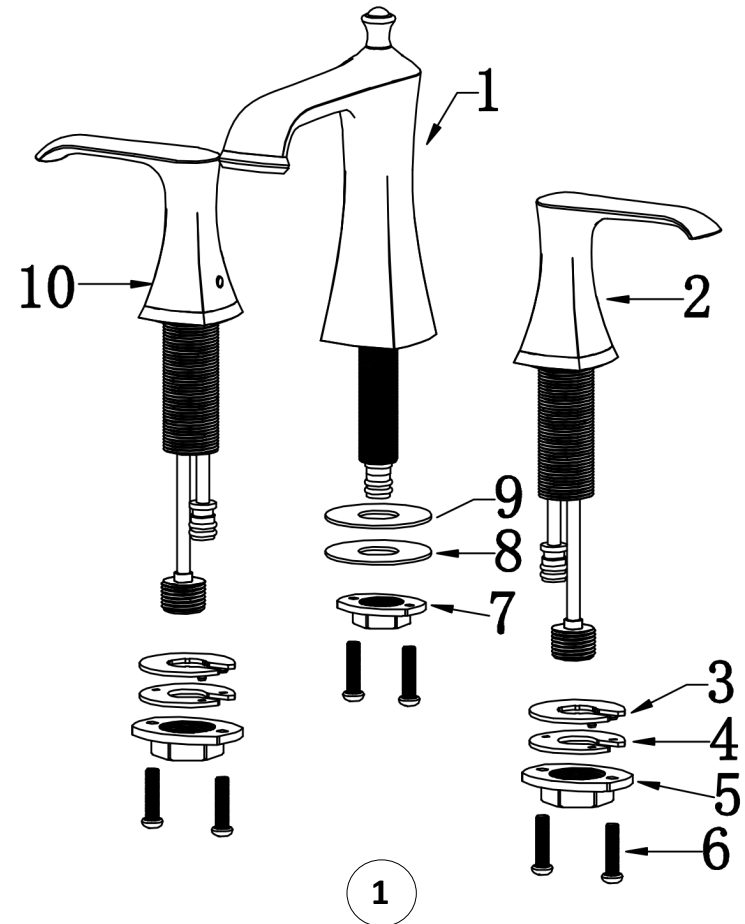

INSTALLATION GUIDE

Woodburn

Models: KBF414C
 KBF414MB
 KBF414ORB
 KBF414SS

COMPONENT LIST	QTY
1 - Faucet Body	1
2 - Handle	1
3 - Rubber Washer	2
4 - Metal Washer	2
5 - Mounting Hardware	2
6 - Screw	6

7 - Mounting Hardware	1
8 - Metal Washer	1
9 - Rubber Washer	1
10 - Handle	1

2

3

4

5

6

- 1 - Cover
- 2 - Screw
- 3 - Faucet Body
- 4 - Screw
- 5 - Color Button
- 6 - Handle
- 7 - Screw
- 8 - Base

7

- 9 - O-Ring
- 10 - Cartridge
- 11 - Cartridge Base
- 12 - O-Ring
- 13 - Rubber Washer
- 14 - Metal Washer
- 15 - Mounting hardware
- 16 - Screw
- 17 - Water Line
- 18 - Quick Hoses
- 19 - Mounting Hardware
- 20 - Metal Washer
- 21 - Rubber Washer
- 22 - O-Ring
- 23 - Base
- 24 - O-Ring
- 25 - O-Ring
- 26 - Cartridge
- 27 - Aerator Cover
- 28 - Aerator
- 29 - Gasket
- 30 - Water Line