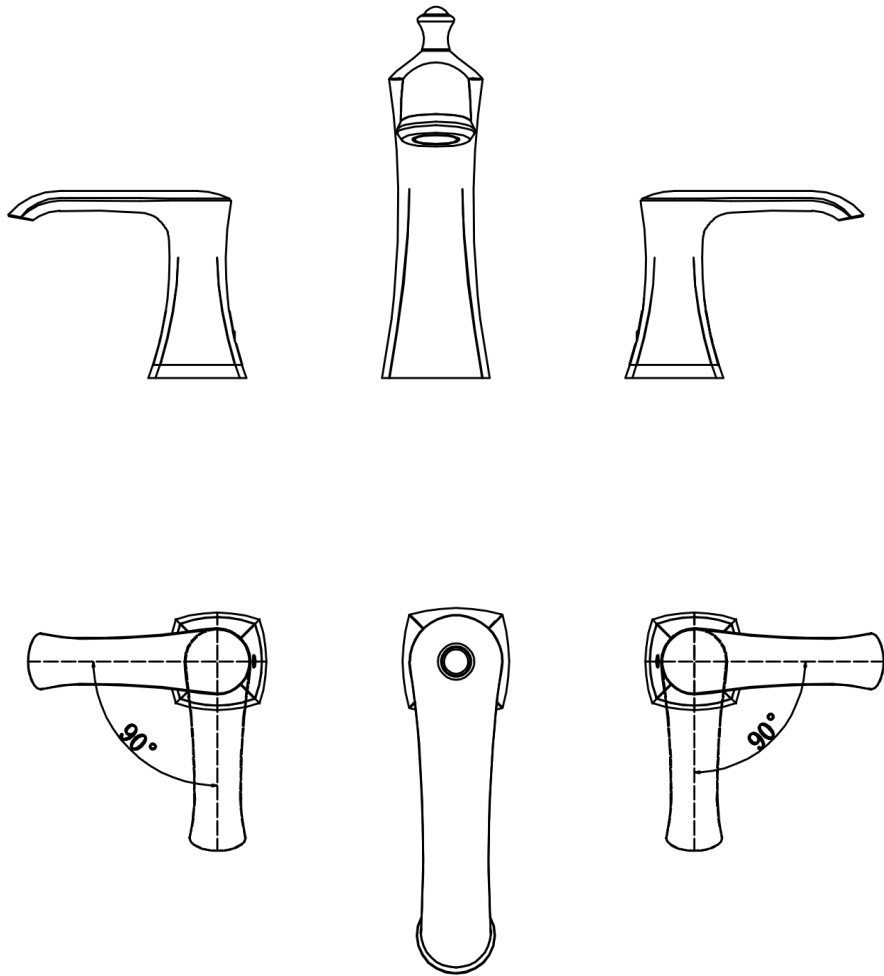

INSTALLATION GUIDE

Woodburn

Models: KBF414C
 KBF414MB
 KBF414ORB
 KBF414SS

COMPONENT LIST	QTY
1 - Faucet Body	1
2 - Handle	1
3 - Rubber Washer	2
4 - Metal Washer	2
5 - Mounting Hardware	2
6 - Screw	6

7 - Mounting Hardware	1
8 - Metal Washer	1
9 - Rubber Washer	1
10 - Handle	1

2

3

4

5

6

- 1 - Cover
- 2 - Screw
- 3 - Faucet Body
- 4 - Screw
- 5 - Color Button
- 6 - Handle
- 7 - Screw
- 8 - Base

7

- 9 - O-Ring
- 10 - Cartridge
- 11 - Cartridge Base
- 12 - O-Ring
- 13 - Rubber Washer
- 14 - Metal Washer
- 15 - Mounting hardware
- 16 - Screw
- 17 - Water Line
- 18 - Quick Hoses
- 19 - Mounting Hardware
- 20 - Metal Washer
- 21 - Rubber Washer
- 22 - O-Ring
- 23 - Base
- 24 - O-Ring
- 25 - O-Ring
- 26 - Cartridge
- 27 - Aerator Cover
- 28 - Aerator
- 29 - Gasket
- 30 - Water Line