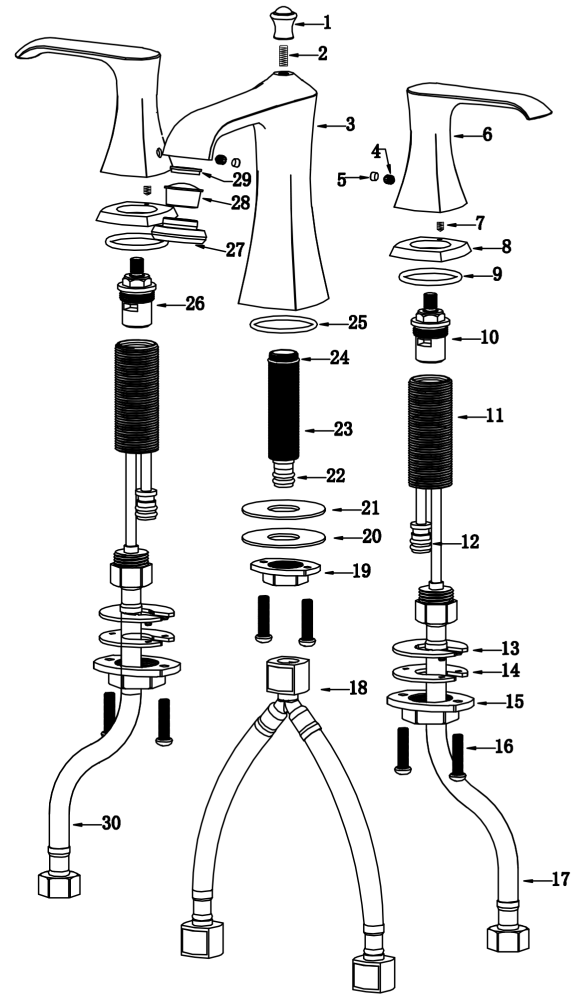

INSTALLATION GUIDE

Woodburn

Models: KBF414C
 KBF414MB
 KBF414ORB
 KBF414SS

COMPONENT LIST	QTY
1 - Faucet Body	1
2 - Handle	1
3 - Rubber Washer	2
4 - Metal Washer	2
5 - Mounting Hardware	2
6 - Screw	6

7 - Mounting Hardware	1
8 - Metal Washer	1
9 - Rubber Washer	1
10 - Handle	1

2

3

4

5

6

- 1 - Cover
- 2 - Screw
- 3 - Faucet Body
- 4 - Screw
- 5 - Color Button
- 6 - Handle
- 7 - Screw
- 8 - Base

7

- 9 - O-Ring
- 10 - Cartridge
- 11 - Cartridge Base
- 12 - O-Ring
- 13 - Rubber Washer
- 14 - Metal Washer
- 15 - Mounting hardware
- 16 - Screw
- 17 - Water Line
- 18 - Quick Hoses
- 19 - Mounting Hardware
- 20 - Metal Washer
- 21 - Rubber Washer
- 22 - O-Ring
- 23 - Base
- 24 - O-Ring
- 25 - O-Ring
- 26 - Cartridge
- 27 - Aerator Cover
- 28 - Aerator
- 29 - Gasket
- 30 - Water Line