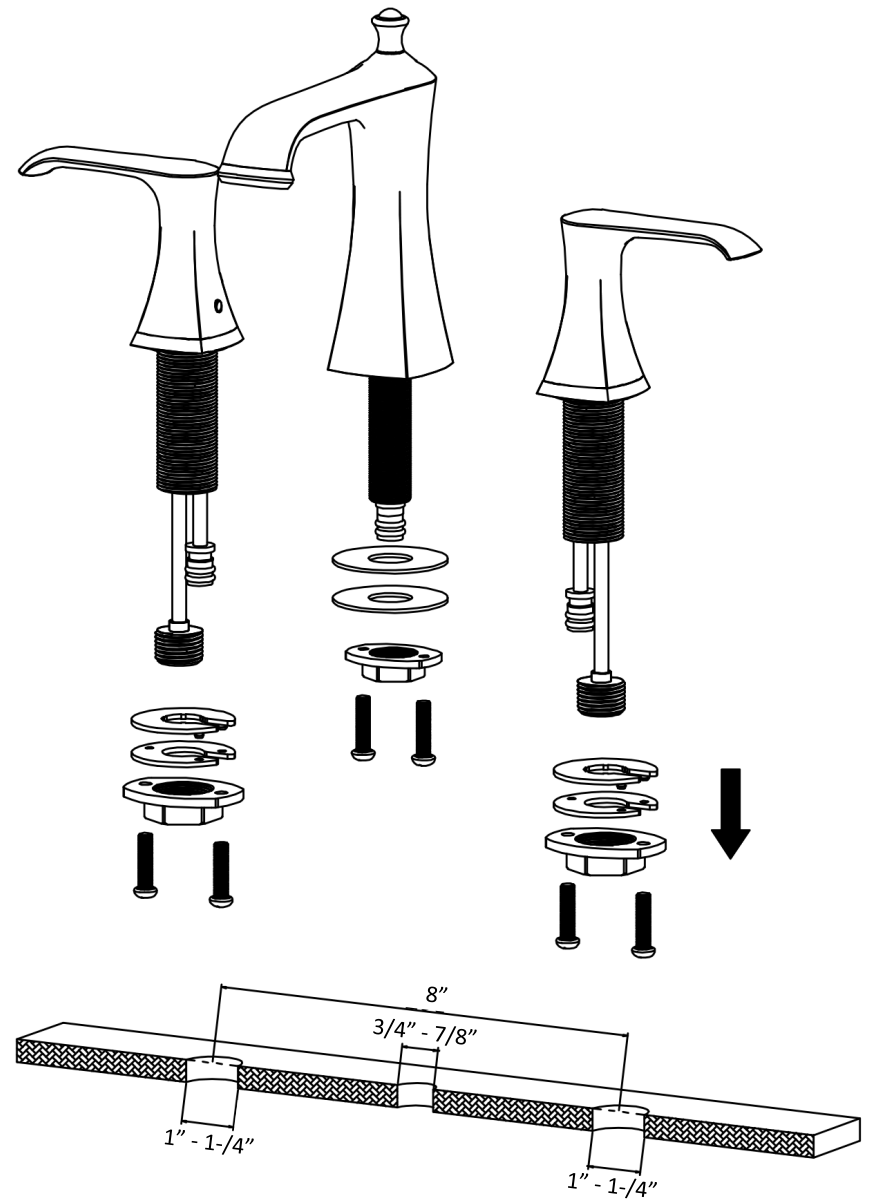

INSTALLATION GUIDE

Woodburn

Models: KBF414C
 KBF414MB
 KBF414ORB
 KBF414SS

COMPONENT LIST	QTY
1 - Faucet Body	1
2 - Handle	1
3 - Rubber Washer	2
4 - Metal Washer	2
5 - Mounting Hardware	2
6 - Screw	6

7 - Mounting Hardware	1
8 - Metal Washer	1
9 - Rubber Washer	1
10 - Handle	1

2

3

4

5

6

- 1 - Cover
- 2 - Screw
- 3 - Faucet Body
- 4 - Screw
- 5 - Color Button
- 6 - Handle
- 7 - Screw
- 8 - Base

7

- 9 - O-Ring
- 10 - Cartridge
- 11 - Cartridge Base
- 12 - O-Ring
- 13 - Rubber Washer
- 14 - Metal Washer
- 15 - Mounting hardware
- 16 - Screw
- 17 - Water Line
- 18 - Quick Hoses
- 19 - Mounting Hardware
- 20 - Metal Washer
- 21 - Rubber Washer
- 22 - O-Ring
- 23 - Base
- 24 - O-Ring
- 25 - O-Ring
- 26 - Cartridge
- 27 - Aerator Cover
- 28 - Aerator
- 29 - Gasket
- 30 - Water Line