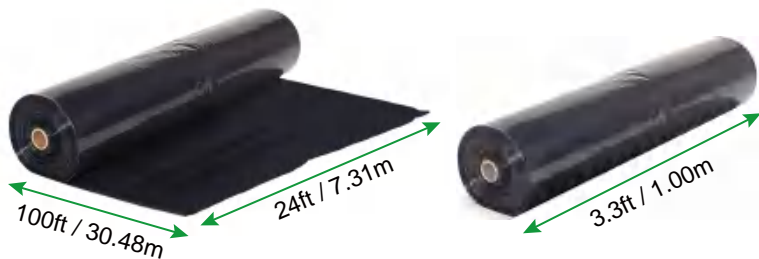

## PLASTIC SHEETING

YF24FT100FTB

## SPECIFICATIONS

Unfolded Size

Package Folded Size  
Product Width is Folded in Half and Rolled

Product Weight	63.9lb (29kg)
Product Size	24*100ft(7.31*30.48m)
Product Color	Black

Manufacturer: Shanghai muxin mu yeyou xiangong si  
Address: Shuangchenglu 803nong1hao1602A-1609shi, baoshanqu, shanghai 200000 CN.  
Imported to AUS: SIHAO PTY LTD. 1 ROKEVA STREET EASTWOOD NSW 2122 Australia  
Imported to USA: Sanven Technology Ltd. Suite 250, 9166 Anaheim Place, Rancho Cucamonga, CA 91730