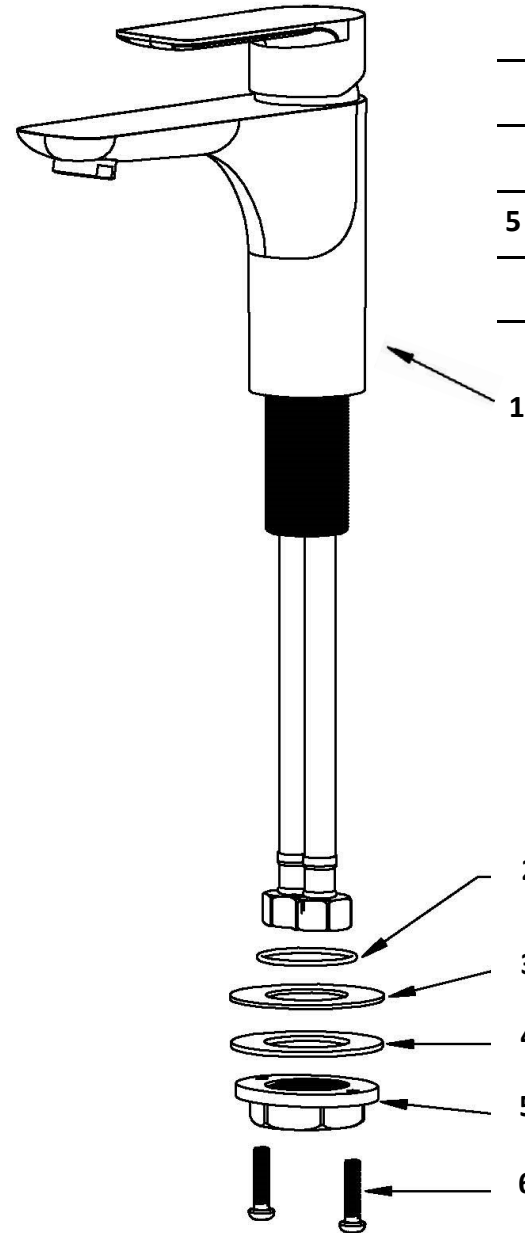

### Kayes

**Models:** KBF420C  
KBF420MB  
KBF420SS

COMPONENT LIST	QTY
1 - Faucet Body	1
2 - O-Ring	1
3 - Rubber Washer	1
4 - Metal Washer	1
5 - Mounting Hardware	1
6 - Screw	2

2

3

4

5

6

7

1 - Handle

2 - Screw

3 - Color Button

4 - Cover

5 - Nut

6 - Cartridge

7 - Faucet Body

16 - Screw

17 - Water Lines