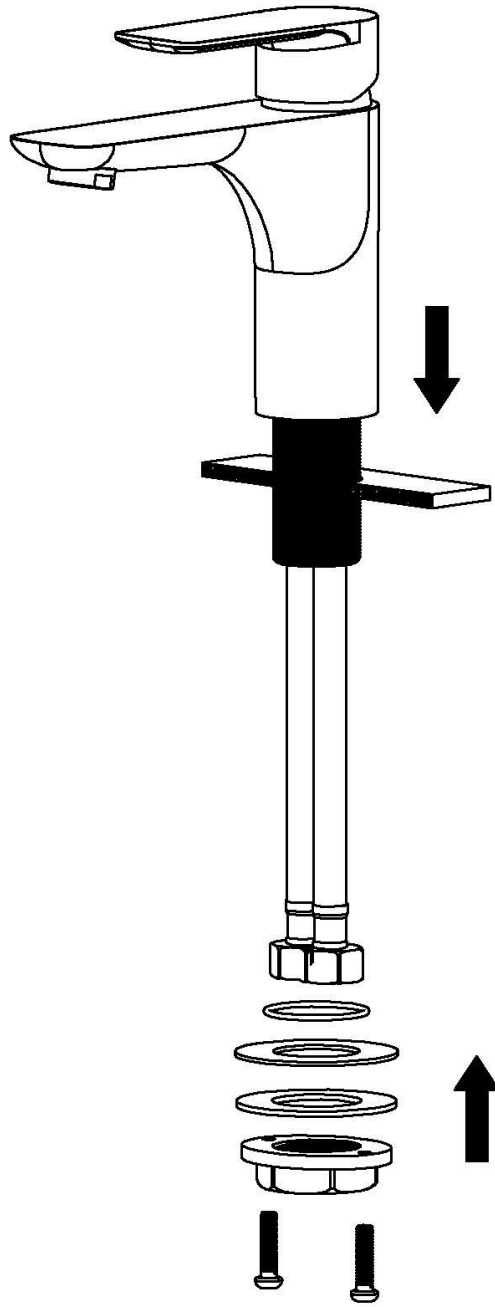

### Kayes

**Models:** KBF420C  
KBF420MB  
KBF420SS

COMPONENT LIST	QTY
1 - Faucet Body	1
2 - O-Ring	1
3 - Rubber Washer	1
4 - Metal Washer	1
5 - Mounting Hardware	1
6 - Screw	2

2

3

4

5

6

7

1 - Handle

2 - Screw

3 - Color Button

4 - Cover

5 - Nut

6 - Cartridge

7 - Faucet Body

16 - Screw

17 - Water Lines