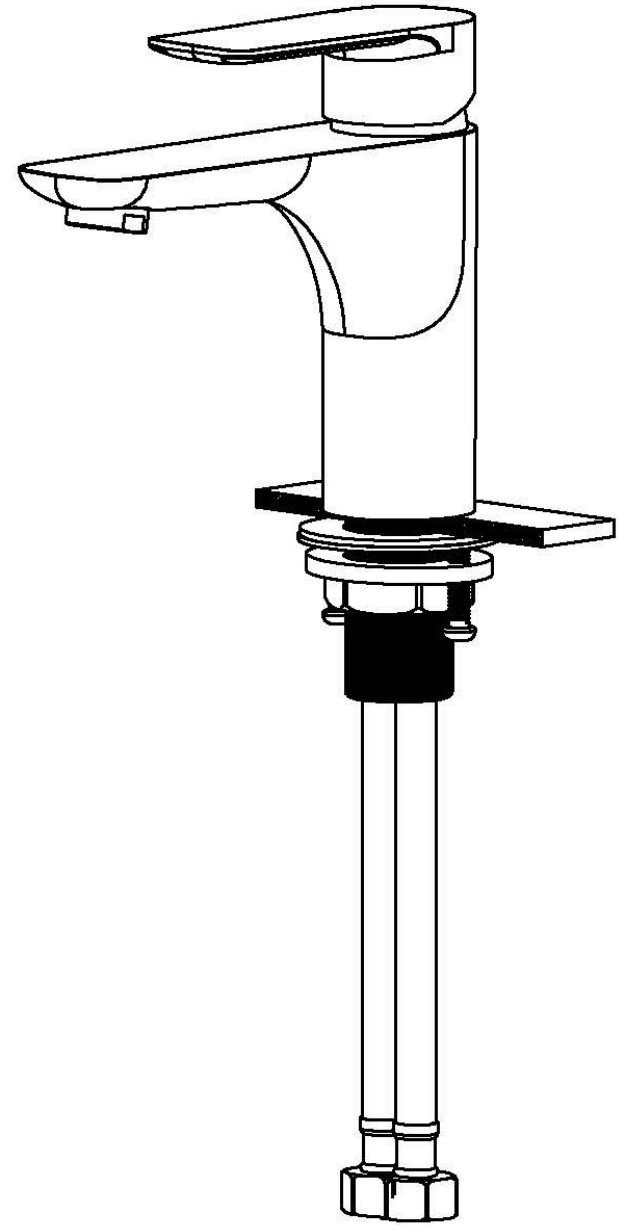

### Kayes

**Models:** KBF420C  
KBF420MB  
KBF420SS

COMPONENT LIST	QTY
1 - Faucet Body	1
2 - O-Ring	1
3 - Rubber Washer	1
4 - Metal Washer	1
5 - Mounting Hardware	1
6 - Screw	2

2

3

4

5

6

7

1 - Handle

2 - Screw

3 - Color Button

4 - Cover

5 - Nut

6 - Cartridge

7 - Faucet Body