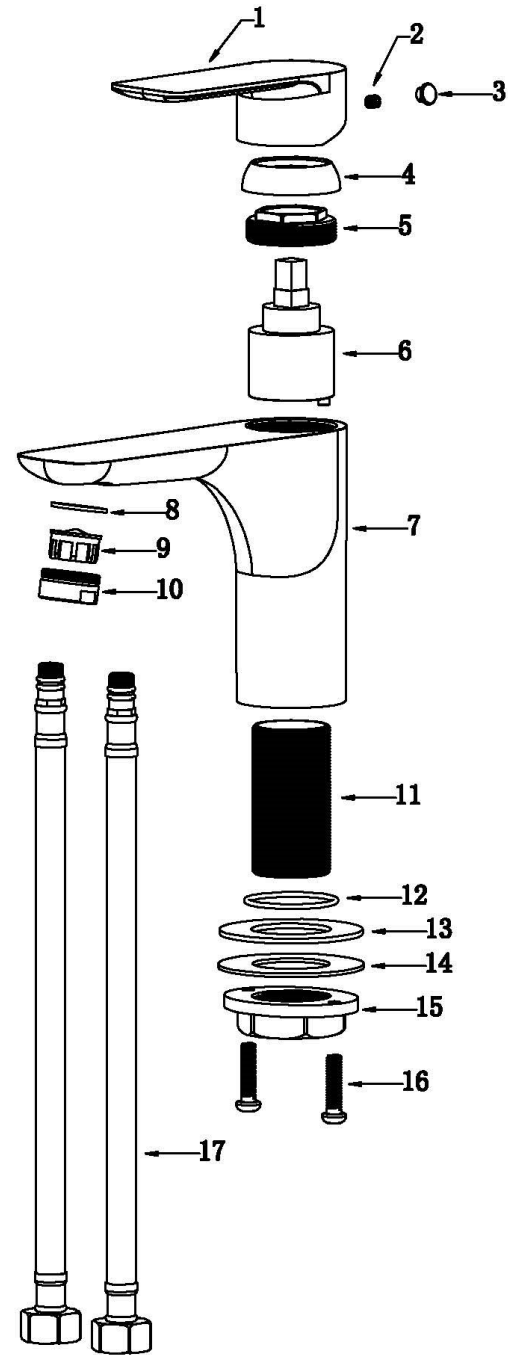

### Kayes

**Models:** KBF420C  
KBF420MB  
KBF420SS

COMPONENT LIST	QTY
1 - Faucet Body	1
2 - O-Ring	1
3 - Rubber Washer	1
4 - Metal Washer	1
5 - Mounting Hardware	1
6 - Screw	2

2

3

4

5

6

7

1 - Handle

2 - Screw

3 - Color Button

4 - Cover

5 - Nut

6 - Cartridge

7 - Faucet Body

16 - Screw

17 - Water Lines