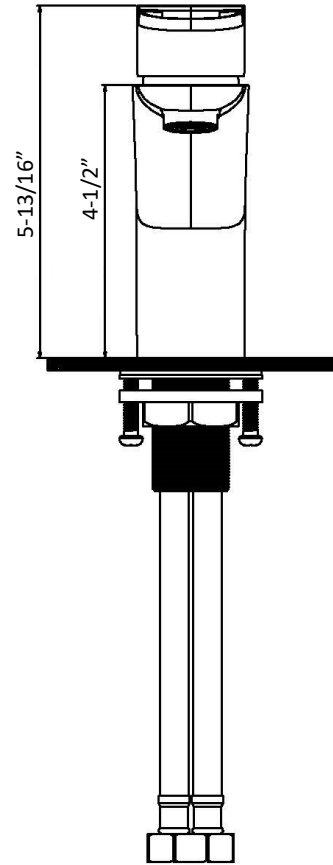

### Kayes

**Models:** KBF420C  
KBF420MB  
KBF420SS

COMPONENT LIST	QTY
1 - Faucet Body	1
2 - O-Ring	1
3 - Rubber Washer	1
4 - Metal Washer	1
5 - Mounting Hardware	1
6 - Screw	2

2

3

4

5

6

7

1 - Handle

2 - Screw

3 - Color Button

4 - Cover

5 - Nut

6 - Cartridge

7 - Faucet Body