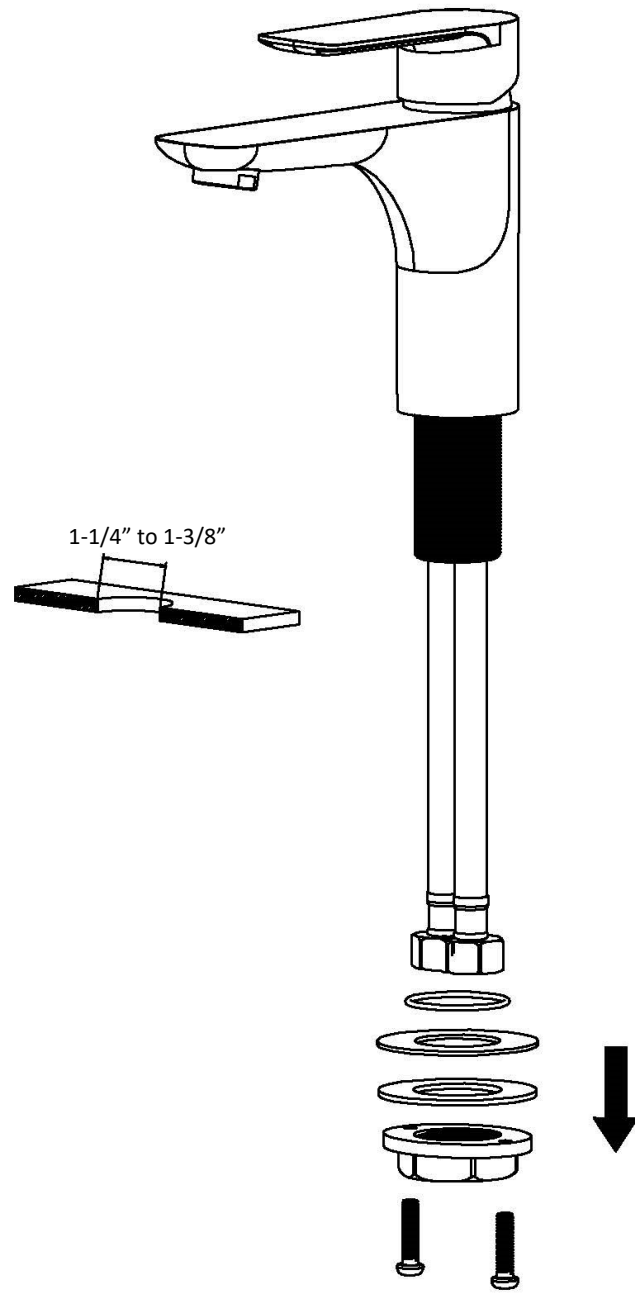

### Kayes

**Models:** KBF420C  
KBF420MB  
KBF420SS

COMPONENT LIST	QTY
1 - Faucet Body	1
2 - O-Ring	1
3 - Rubber Washer	1
4 - Metal Washer	1
5 - Mounting Hardware	1
6 - Screw	2

2

3

4

5

6

7

1 - Handle

2 - Screw

3 - Color Button

4 - Cover

5 - Nut

6 - Cartridge

7 - Faucet Body