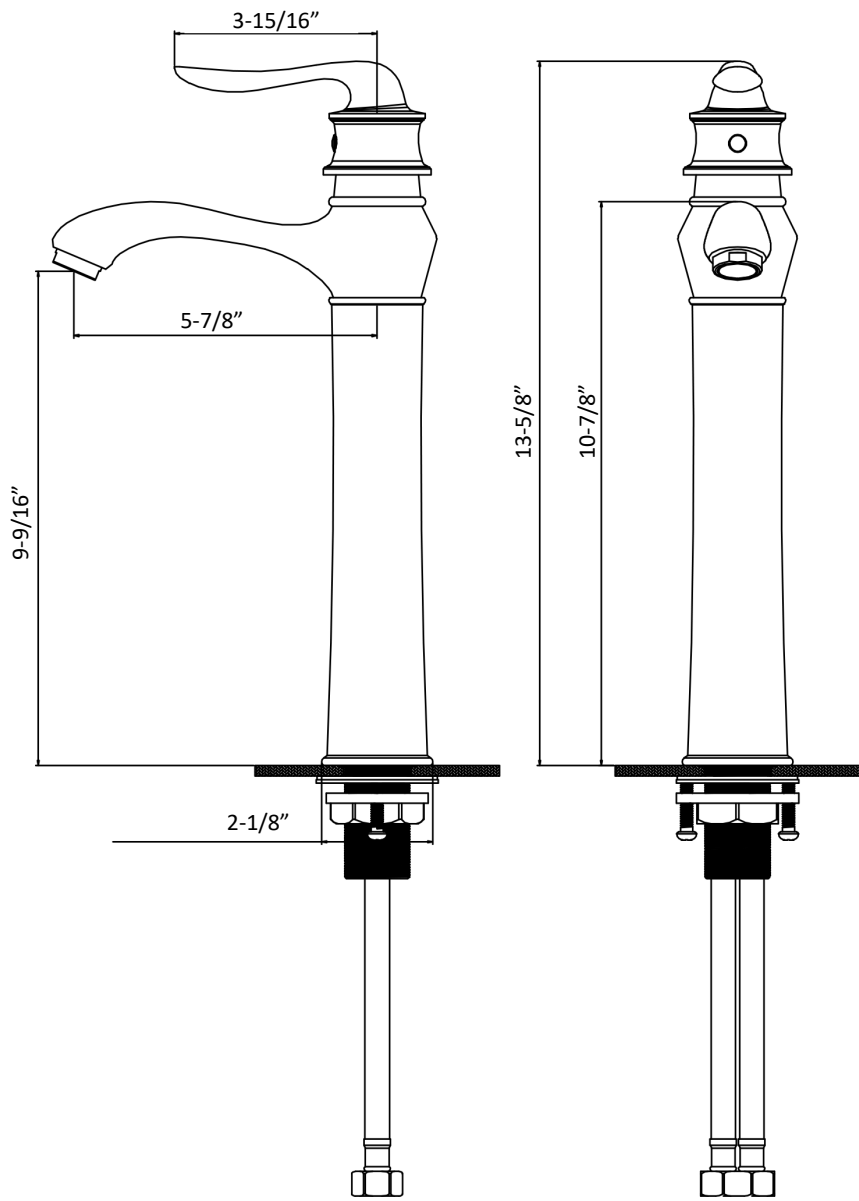

## Dartford

**Models:** KBF432C  
KBF432MB  
KBF432SS

COMPONENT LIST	QTY
1 - Faucet Body	1
2 - O-Ring	1
3 - Rubber Washer	1
4 - Metal Washer	1
5 - Mounting Hardware	1
6 - Screw	2

2

3

4

5

6

7

- 1 - Color Button
- 2 - Screw
- 3 - Handle
- 4 - Cover
- 5 - Nut
- 6 - Cartridge
- 7 - Faucet Body
- 8 - Base Body
- 9 - Base
- 10 - O-Ring
- 11 - Rubber Washer
- 12 - Metal Washer
- 13 - Mounting Hardware
- 14 - Screw
- 15 - Water Lines
- 16 - Inlet Hoses
- 17 - O-Rings
- 18 - Aerator Cover
- 19 - Aerator
- 20 - Gasket