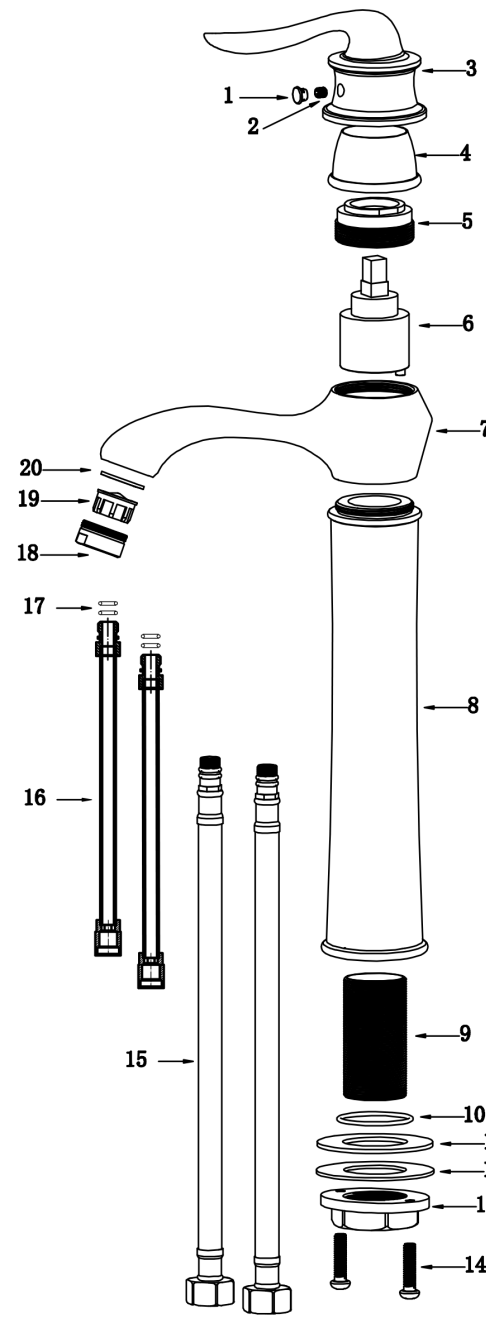

## Dartford

**Models:** KBF432C  
KBF432MB  
KBF432SS

COMPONENT LIST	QTY
1 - Faucet Body	1
2 - O-Ring	1
3 - Rubber Washer	1
4 - Metal Washer	1
5 - Mounting Hardware	1
6 - Screw	2

2

3

4

5

6

7

- 1 - Color Button
- 2 - Screw
- 3 - Handle
- 4 - Cover
- 5 - Nut
- 6 - Cartridge
- 7 - Faucet Body
- 8 - Base Body
- 9 - Base
- 10 - O-Ring
- 11 - Rubber Washer
- 12 - Metal Washer
- 13 - Mounting Hardware
- 14 - Screw
- 15 - Water Lines
- 16 - Inlet Hoses
- 17 - O-Rings
- 18 - Aerator Cover
- 19 - Aerator
- 20 - Gasket