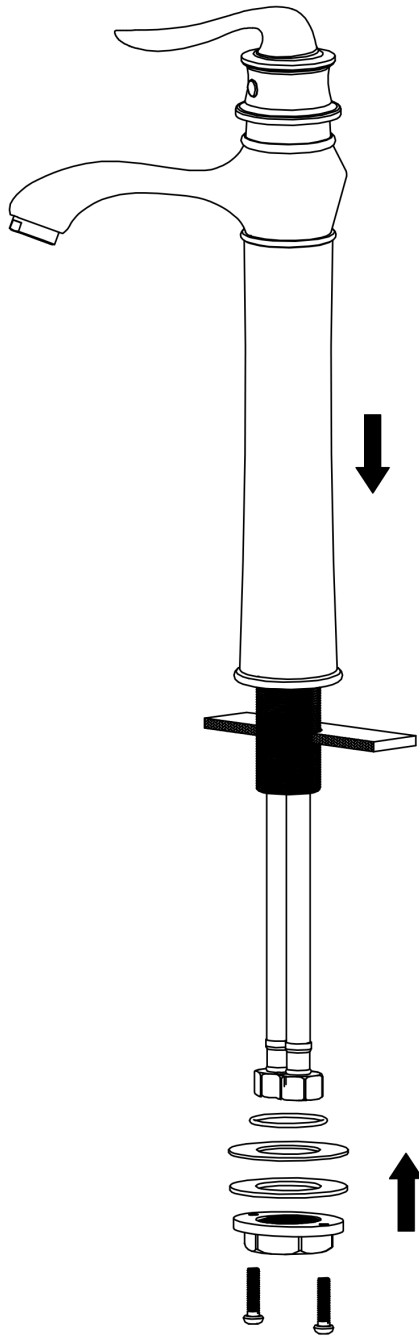

## Dartford

**Models:** KBF432C  
KBF432MB  
KBF432SS

COMPONENT LIST	QTY
1 - Faucet Body	1
2 - O-Ring	1
3 - Rubber Washer	1
4 - Metal Washer	1
5 - Mounting Hardware	1
6 - Screw	2

2

3

4

5

6

7

- 1 - Color Button
- 2 - Screw
- 3 - Handle
- 4 - Cover
- 5 - Nut
- 6 - Cartridge
- 7 - Faucet Body
- 8 - Base Body
- 9 - Base
- 10 - O-Ring
- 11 - Rubber Washer
- 12 - Metal Washer
- 13 - Mounting Hardware
- 14 - Screw
- 15 - Water Lines
- 16 - Inlet Hoses
- 17 - O-Rings
- 18 - Aerator Cover
- 19 - Aerator
- 20 - Gasket