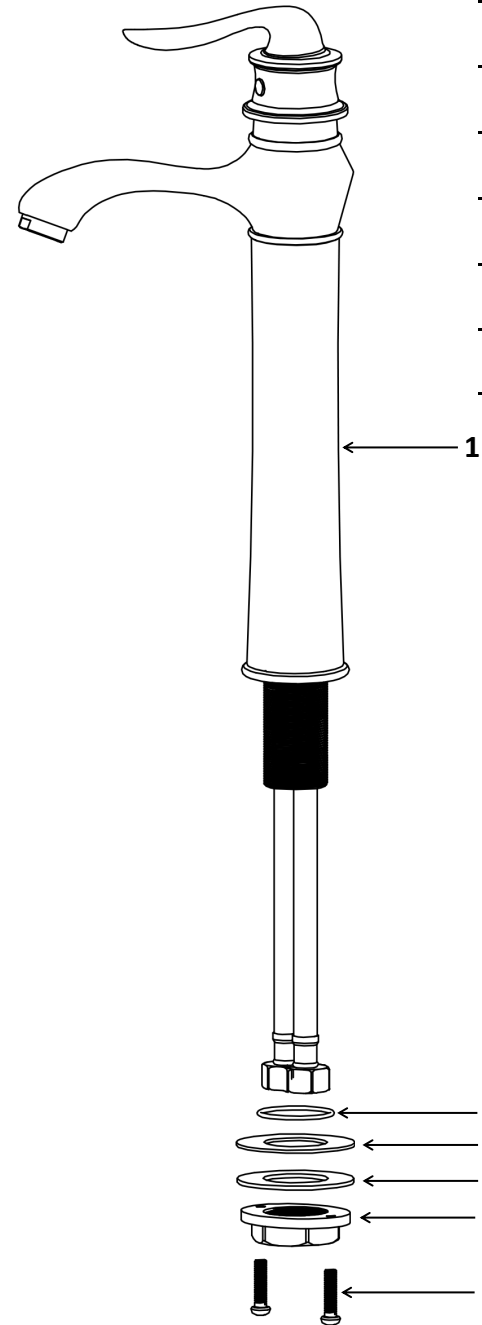

## Dartford

**Models:** KBF432C  
KBF432MB  
KBF432SS

COMPONENT LIST	QTY
1 - Faucet Body	1
2 - O-Ring	1
3 - Rubber Washer	1
4 - Metal Washer	1
5 - Mounting Hardware	1
6 - Screw	2

2

3

4

5

6

7

- 1 - Color Button
- 2 - Screw
- 3 - Handle
- 4 - Cover
- 5 - Nut
- 6 - Cartridge
- 7 - Faucet Body
- 8 - Base Body
- 9 - Base
- 10 - O-Ring
- 11 - Rubber Washer
- 12 - Metal Washer
- 13 - Mounting Hardware
- 14 - Screw
- 15 - Water Lines
- 16 - Inlet Hoses
- 17 - O-Rings
- 18 - Aerator Cover
- 19 - Aerator
- 20 - Gasket