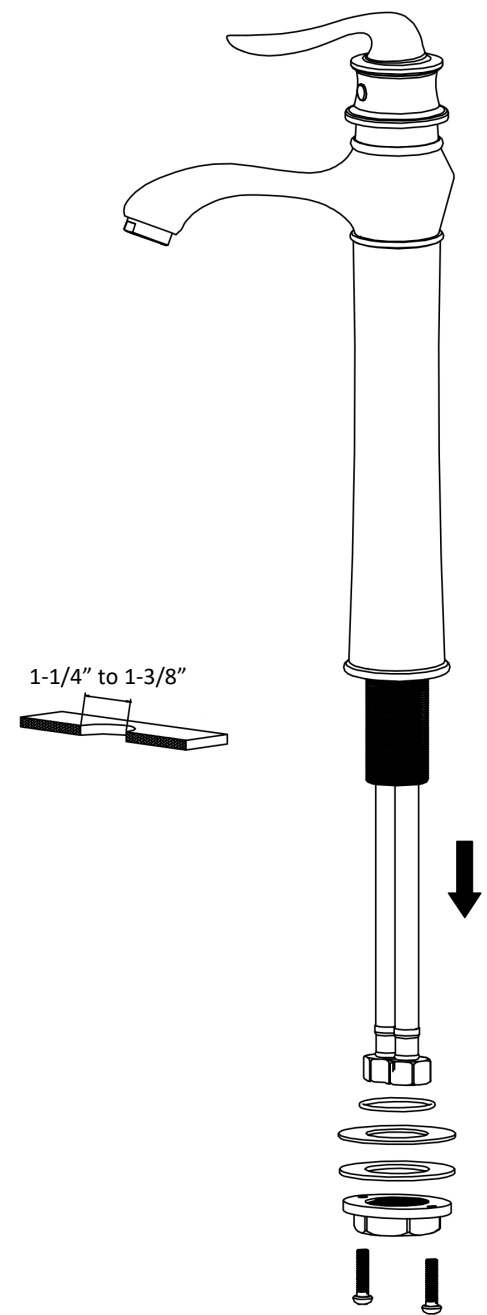

## Dartford

**Models:** KBF432C  
KBF432MB  
KBF432SS

COMPONENT LIST	QTY
1 - Faucet Body	1
2 - O-Ring	1
3 - Rubber Washer	1
4 - Metal Washer	1
5 - Mounting Hardware	1
6 - Screw	2

2

3

4

5

6

7

- 1 - Color Button
- 2 - Screw
- 3 - Handle
- 4 - Cover
- 5 - Nut
- 6 - Cartridge
- 7 - Faucet Body
- 8 - Base Body
- 9 - Base
- 10 - O-Ring
- 11 - Rubber Washer
- 12 - Metal Washer
- 13 - Mounting Hardware
- 14 - Screw
- 15 - Water Lines
- 16 - Inlet Hoses
- 17 - O-Rings
- 18 - Aerator Cover
- 19 - Aerator
- 20 - Gasket