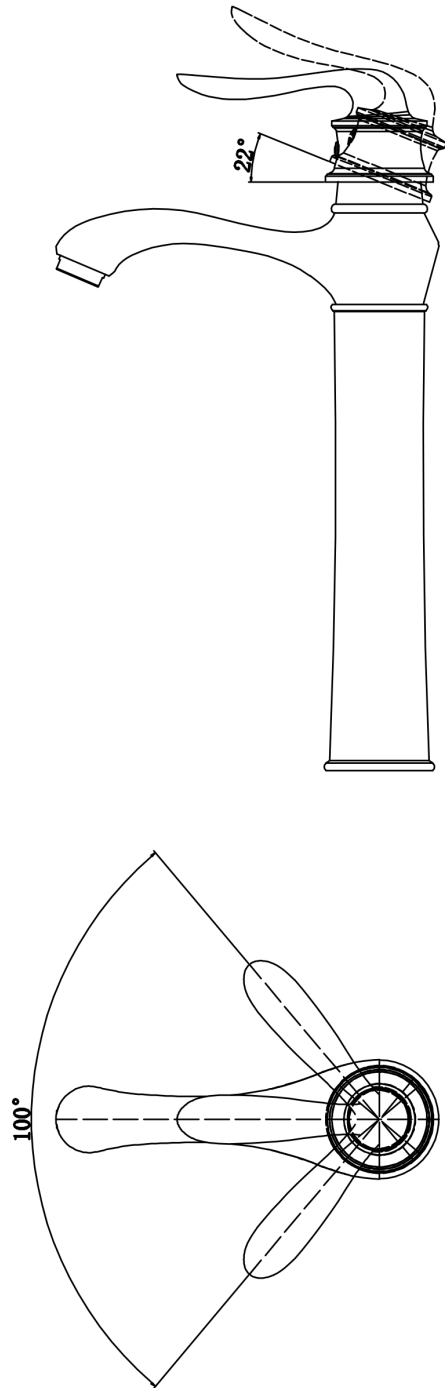

## Dartford

**Models:** KBF432C  
KBF432MB  
KBF432SS

COMPONENT LIST	QTY
1 - Faucet Body	1
2 - O-Ring	1
3 - Rubber Washer	1
4 - Metal Washer	1
5 - Mounting Hardware	1
6 - Screw	2

2

3

4

5

6

7

- 1 - Color Button
- 2 - Screw
- 3 - Handle
- 4 - Cover
- 5 - Nut
- 6 - Cartridge
- 7 - Faucet Body
- 8 - Base Body
- 9 - Base
- 10 - O-Ring
- 11 - Rubber Washer
- 12 - Metal Washer
- 13 - Mounting Hardware
- 14 - Screw
- 15 - Water Lines
- 16 - Inlet Hoses
- 17 - O-Rings
- 18 - Aerator Cover
- 19 - Aerator
- 20 - Gasket