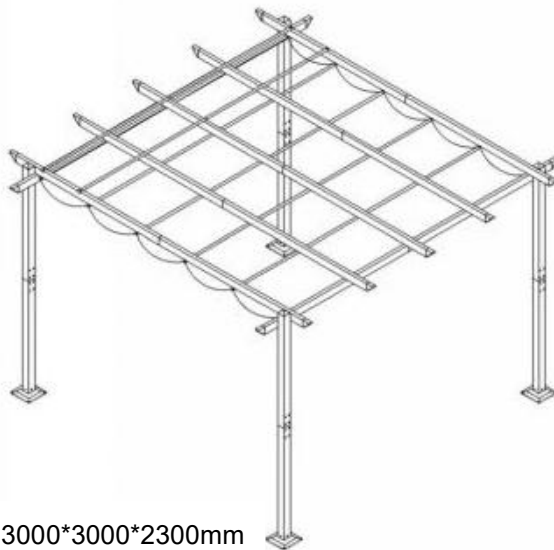

VEVOR®

TOUGH TOOLS, HALF PRICE

RETRACTABLE PERGOLA

MODÈLE : JDG-098-33DGR JDG-098-33DBE

Product Size: 3000*3000*2300mm

NEED HELP? CONTACT US!

Have product questions? Need technical support? Please feel free to contact us:

Technical Support and E-Warranty Certificate
www.vevor.com/support

This is the original instruction, please read all manual instructions carefully before operating. VEVOR reserves a clear interpretation of our user manual. The appearance of the product shall be subject to the product you received. Please forgive us that we won't inform you again if there are any technology or software updates on our product.