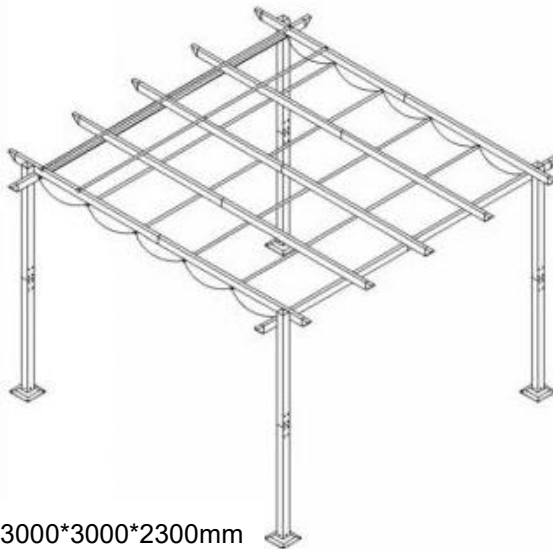

VEVOR®

TOUGH TOOLS, HALF PRICE

RETRACTABLE PERGOLA

MODEL: JDG-098-33DGR JDG-098-33DBE

Product Size: 3000*3000*2300mm

NEED HELP? CONTACT US!

Have product questions? Need technical support? Please feel free to contact us: