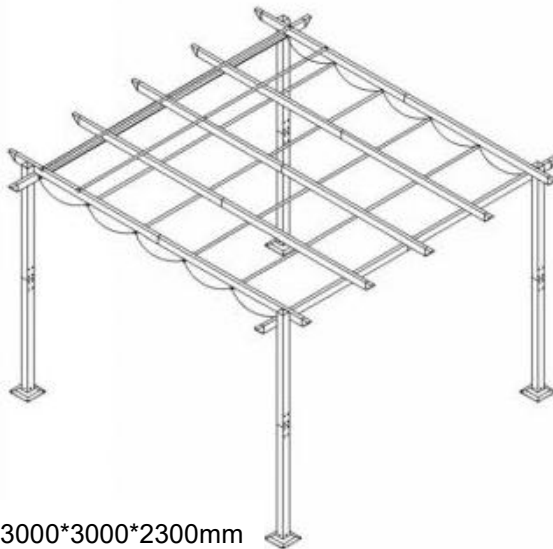

VEVOR®

TOUGH TOOLS, HALF PRICE

RETRACTABLE PERGOLA

MODELL: JDG-098-33DGR JDG-098-33DBE

Product Size: 3000*3000*2300mm

NEED HELP? CONTACT US!

Have product questions? Need technical support? Please feel free to contact us: