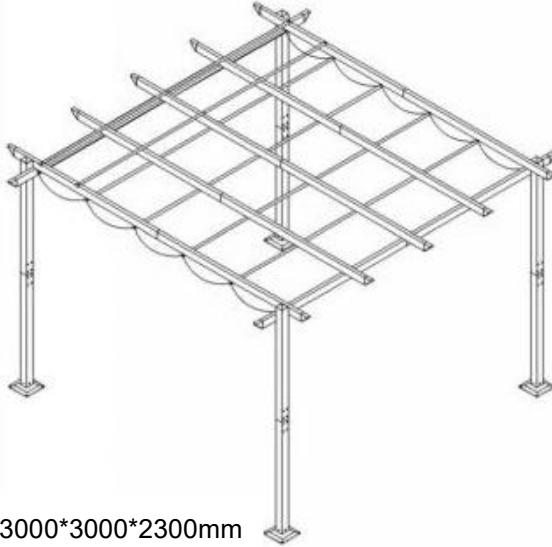

VEVOR[®]

TOUGH TOOLS, HALF PRICE

RETRACTABLE PERGOLA

MODELO: JDG-098-33DGR JDG-098-33DBE

Product Size: 3000*3000*2300mm

NEED HELP? CONTACT US!

Have product questions? Need technical support? Please feel free to contact us: