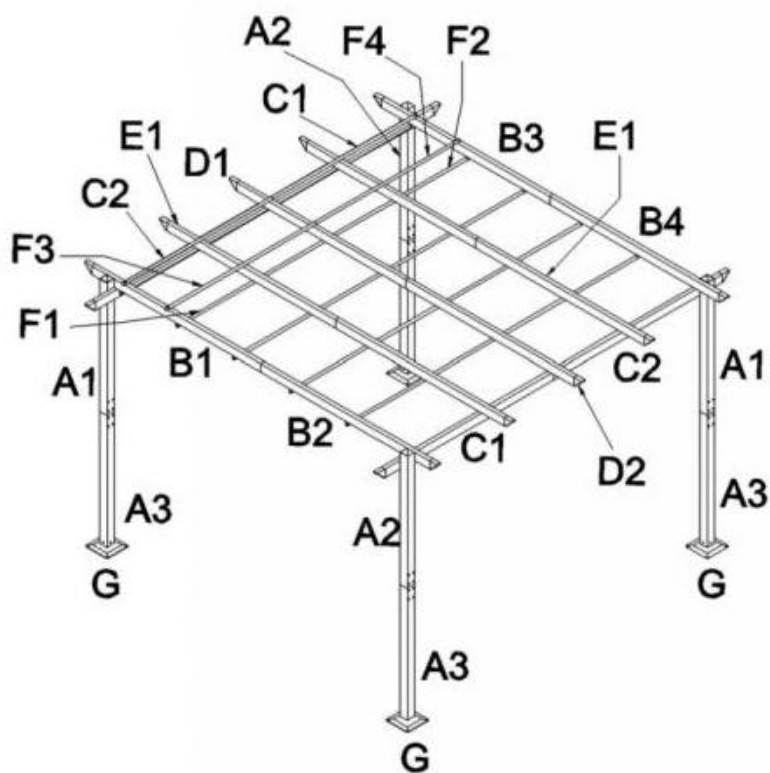

Liste de produits