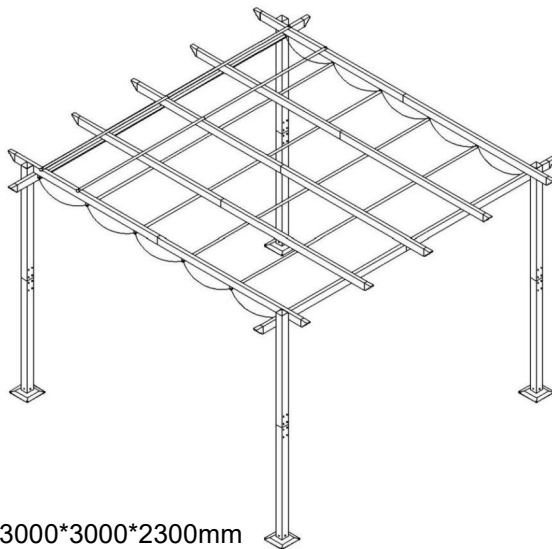

VEVOR[®]

TOUGH TOOLS, HALF PRICE

RETRACTABLE PERGOLA

MODEL: JDG-098-33DGR JDG-098-33DBE

Product Size: 3000*3000*2300mm

NEED HELP? CONTACT US!

Have product questions? Need technical support? Please feel free to contact us: