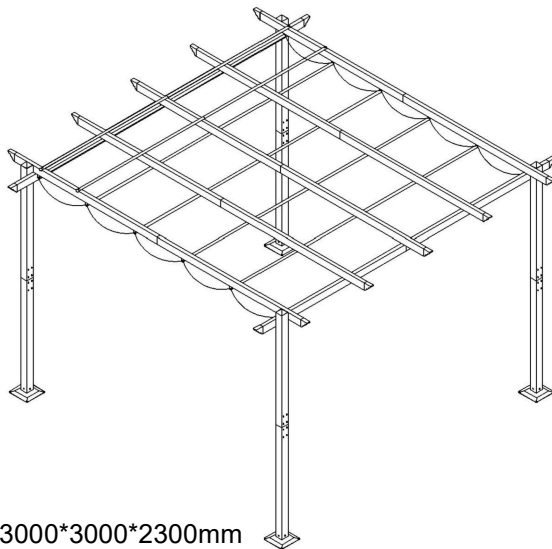

VEVOR[®]

TOUGH TOOLS, HALF PRICE

RETRACTABLE PERGOLA

MODEL: JDG-098-33DGR JDG-098-33DBE

Product Size: 3000*3000*2300mm

NEED HELP? CONTACT US!

Have product questions? Need technical support? Please feel free to contact us: