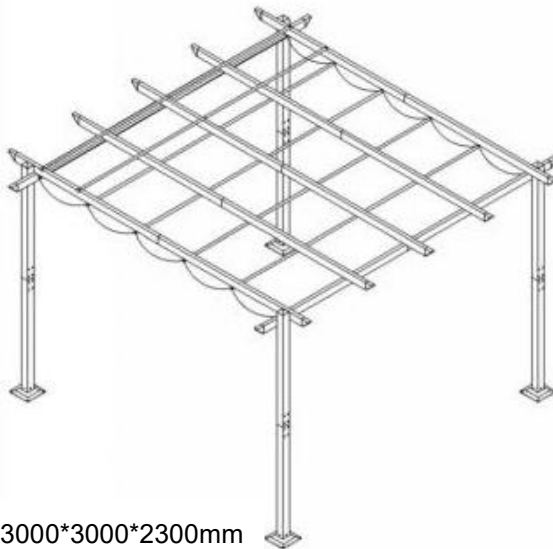

VEVOR®

TOUGH TOOLS, HALF PRICE

RETRACTABLE PERGOLA

MODELLO: JDG-098-33DGR JDG-098-33DBE

Product Size: 3000*3000*2300mm

NEED HELP? CONTACT US!

Have product questions? Need technical support? Please feel free to contact us: