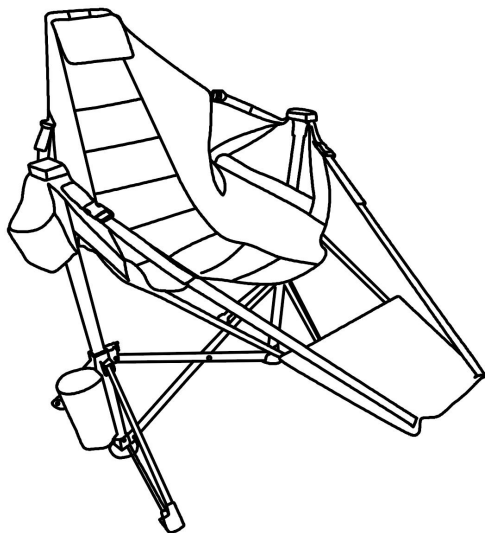

VEVOR[®]

TOUGH TOOLS, HALF PRICE

PORTABLE RECLINING CAMPING CHAIR

Model:HKC-1005SW

NEED HELP? CONTACT US!

Have product questions? Need technical support? Please feel free to contact us:
Technical Support and E-Warranty Certificate www.vevor.com/support