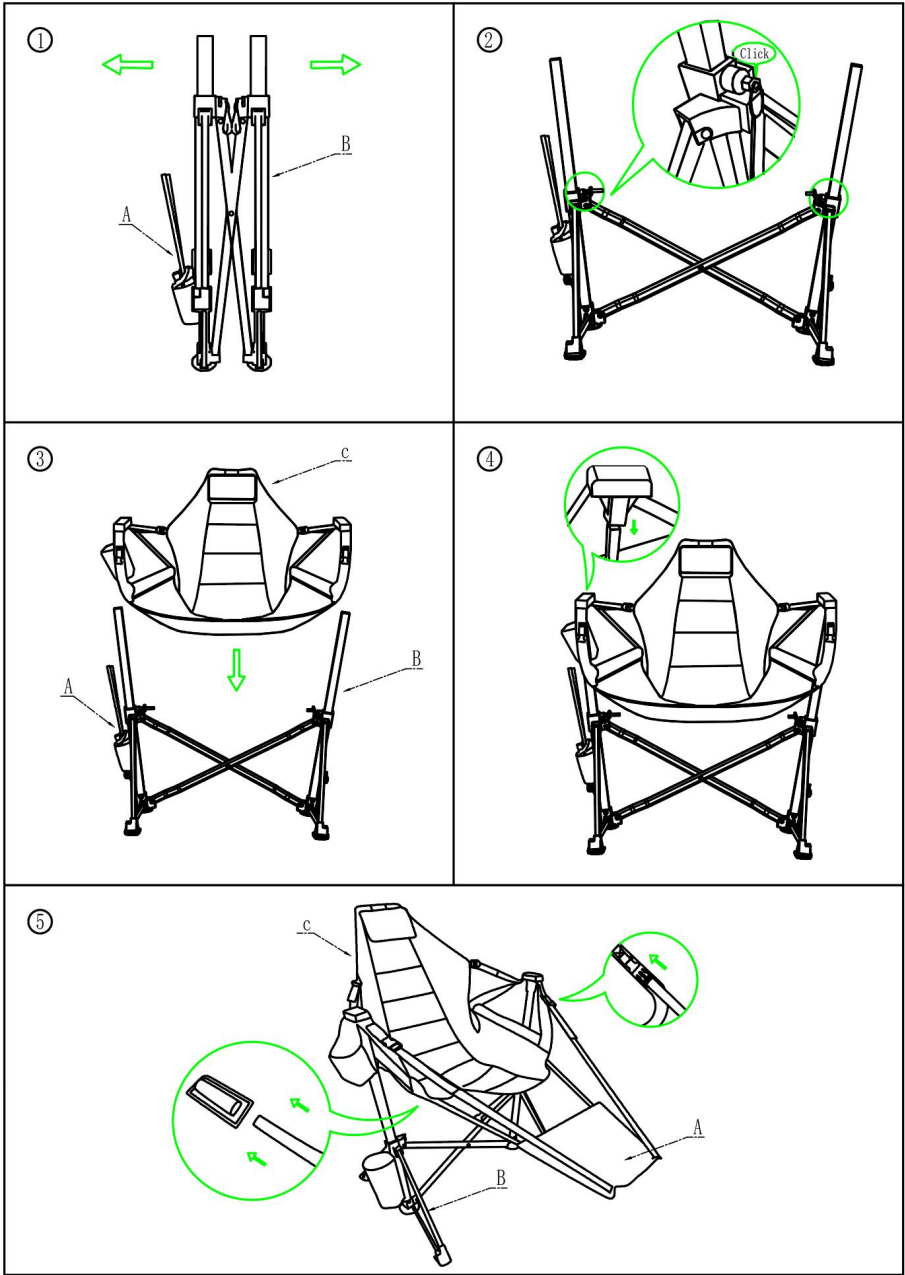

SPECIFICATIONS

Model	HKC-1005SW
Color	Black
Load	300lb

PARTS

PRODUCT ASSEMBLY

Manufacturer:Shanghaimuxinmuyeyouxiangongsi

Address: Shuangchenglu 803nong11hao1602A-1609shi, baoshanqu, shanghai

200000 CN.

Imported to AUS: SIHAO PTY LTD. 1 ROKEVA STREET EASTWOOD NSW 2122
Australia