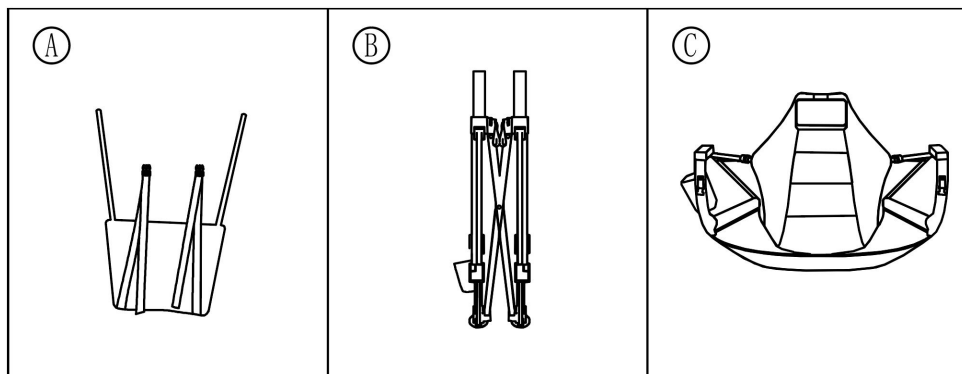

SPECIFICATIONS

Model	HKC-1005SW
Color	Black
Load	300lb

PARTS

PRODUCT ASSEMBLY

Manufacturer:Shanghaimuxinmuyeyouxiangongsi

Address: Shuangchenglu 803nong11hao1602A-1609shi, baoshanqu, shanghai

200000 CN.

Imported to AUS: SIHAO PTY LTD. 1 ROKEVA STREET EASTWOOD NSW 2122
Australia