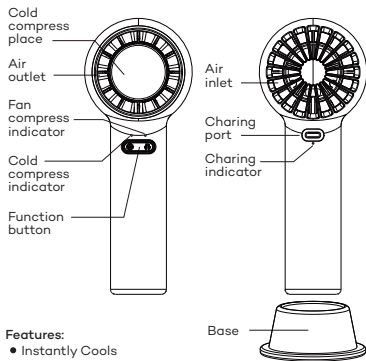

GETTING TO KNOW YOUR COMFORT COOLING FAN

Features:

- Instantly Cools
- 3 Fan Speeds
- Rechargeable
- Portable
- Effective for Hot
- Flushes

Box Includes:

- Fan with Cooling Plate
- Base
- USB-C Charging Cable
- Manual

HOW TO GUIDE

Using the Fan

- Press the button with the fan symbol, the blue light above will turn on automatically to show it's working.
- This fan offers 3 fan settings, click the button again to increase the speed to the second setting and again for the third setting. After being pressed four times the fan will switch off.

Using the Cooling Plate

- Press the button with the cool snowflake symbol, the white light above it will switch on automatically to show it's working.
- Press the button again to switch this function off.

Charging

- Place the Fan with Cooling Plate into its holder.
- Plug the USB-C side into its charging port which can be found on the back.