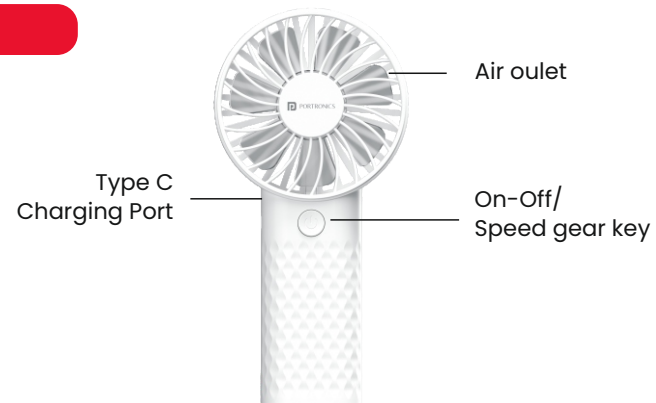

TOOFAN MINI 2

Mini Handheld Rechargeable Fan

User Manual

Package Contents

1. Toofan Mini II 1 N
2. USB charging Cable 1 N
3. User Manual 1 N

Product Specifications

- Charging Input - 5VIA
- Product Material - ABS/PC
- Battery Rating - 3.7V/2000 mAh
- Number of Blades - 7
- Size of Blades - 1.5 Inch
- RPM Range - 3000-8000 RPM

Product Description

Fan Functions (How to Use the Fan)

- Step 1:** Press the power button once - The fan will start on gear 1
- Step 2:** Press the power button again - You can switch between fan speeds (2 to 6 levels).
- Step 3:** Press the power button one more time - The fan will turn off.