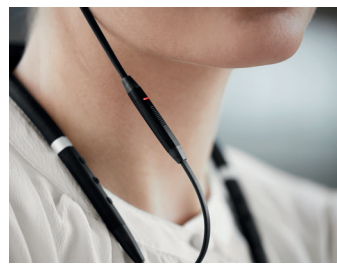

How to use

Busylight lets colleagues know you are not to be disturbed.