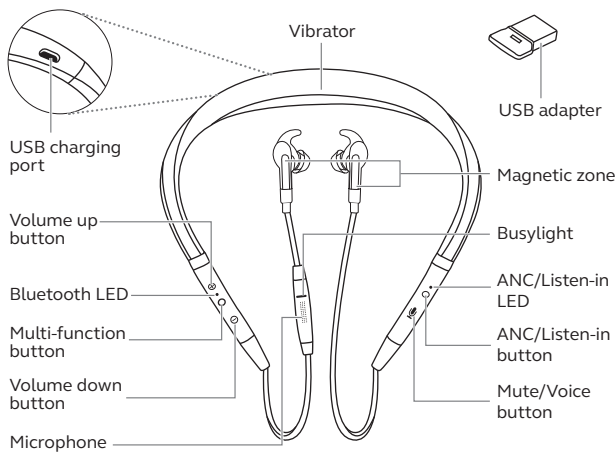

How to use

Busylight lets colleagues know you are not to be disturbed.