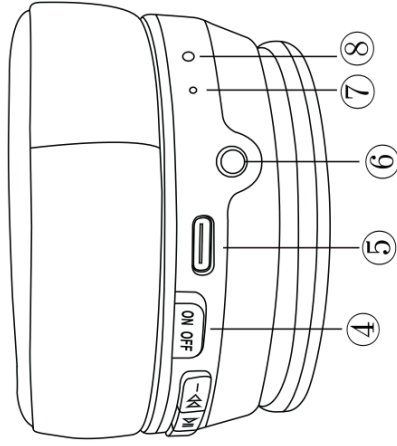

- ① ----- Next song/Volume up
- ② ----- Pause/Play/Call/Voice control
- ③ ----- Previous song/Volume down
- ④ ----- Power on/off
- ⑤ ----- TYPE-C
- ⑥ ----- AUX jack
- ⑦ ----- Mic
- ⑧ ----- LED

Product Parameters:

- Bluetooth Version: V5.3
- Working Distance Range: 10M
- Frequency Range: 20Hz-20kHz
- Charging Voltage: DC 5V
- Charging Time: About 3.5 Hours
- Talking/Music Time: About 36 Hours (50% Volume)
- Volume Sensitivity: 110± 5 dB