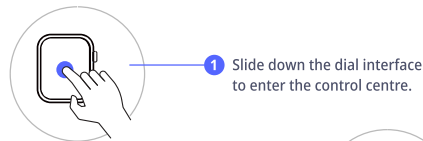

PRODUCT CONFIGURATION:

OPERATING INSTRUCTIONS