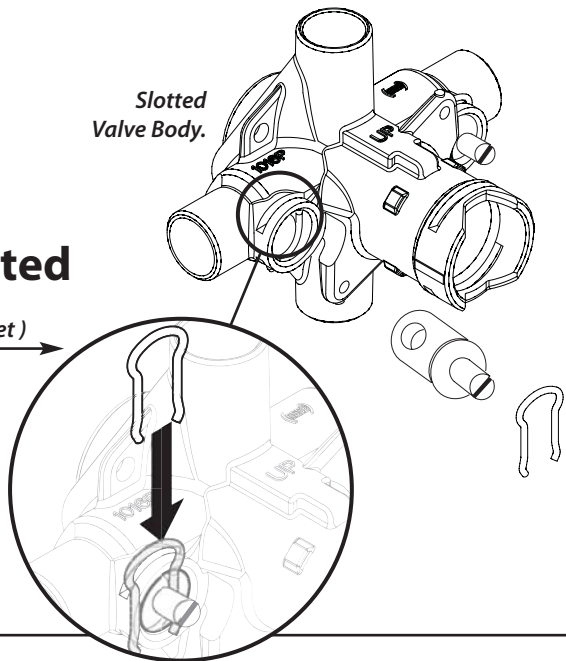

## # 136123 Service Kit

- This kit can be used to service the Posi-Temp® valve with stops.
- It is to be used **ONLY** for the slotted valve requiring spring clips. *(see inset)*
- Do not use this style clip with this valve body.

Slotted  
Valve Body.

DO NOT USE  
THIS RING.

For Questions: Call 1-888-348-6636

 **MOEN**

Buy it for looks. Buy it for life.®

INS1594-4/07  
Printed in USA