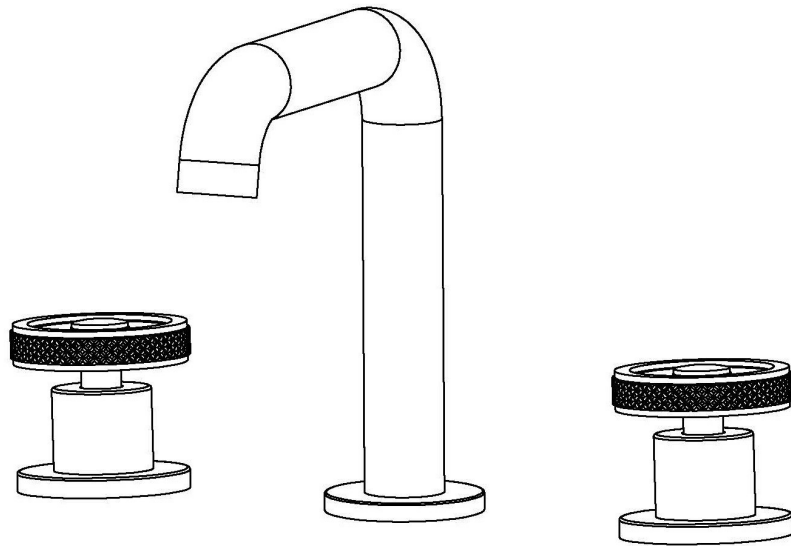

Karran®

INSTALLATION GUIDE

Tryst

Models: KBF466C
KBF466MB
KBF466SS

COMPONENT LIST	QTY
1 - Faucet Handles	2
2 - Water Line	1
3 - Rubber Washer	3
4 - Metal Washer	2
5 - Mounting Hardware	3
6 - Screws	4
7 - Water Lines	2
8 - Faucet Body	1

2

3

6

7

1 - Cap

2 - Screw

3 - Handle

4 - Handle Base