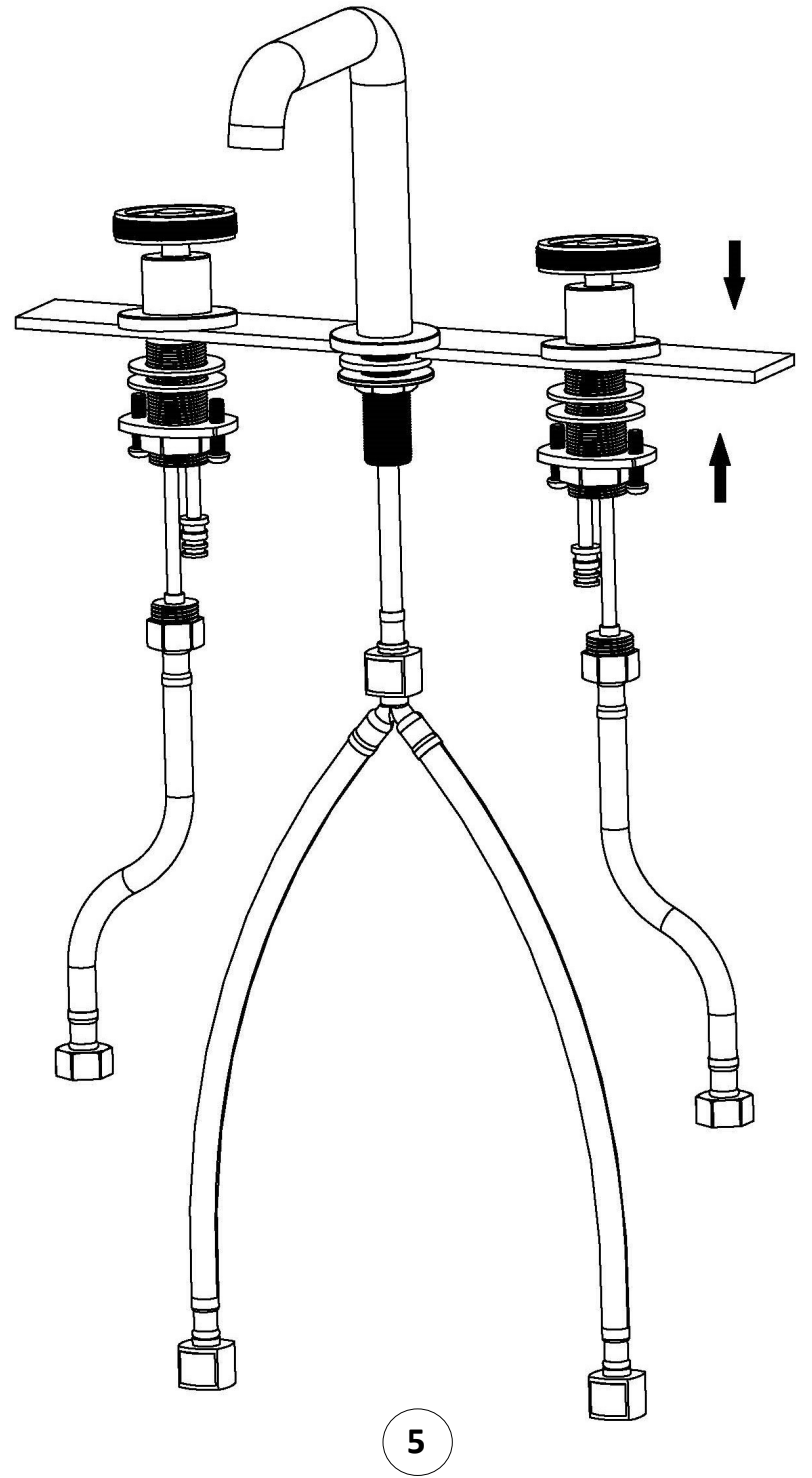

Karran®

INSTALLATION GUIDE

Tryst

Models: KBF466C
KBF466MB
KBF466SS

COMPONENT LIST	QTY
1 - Faucet Handles	2
2 - Water Line	1
3 - Rubber Washer	3
4 - Metal Washer	2
5 - Mounting Hardware	3
6 - Screws	4
7 - Water Lines	2
8 - Faucet Body	1

2

3

6

7

1 - Cap

2 - Screw

3 - Handle

4 - Handle Base

5 - Cartridge

6 - Flange

7 - Flange

8 - Base

9 - Rubber Washer

10 - Metal Washer

11 - Mounting Hardware

12 - Screws

21 - Water Lines