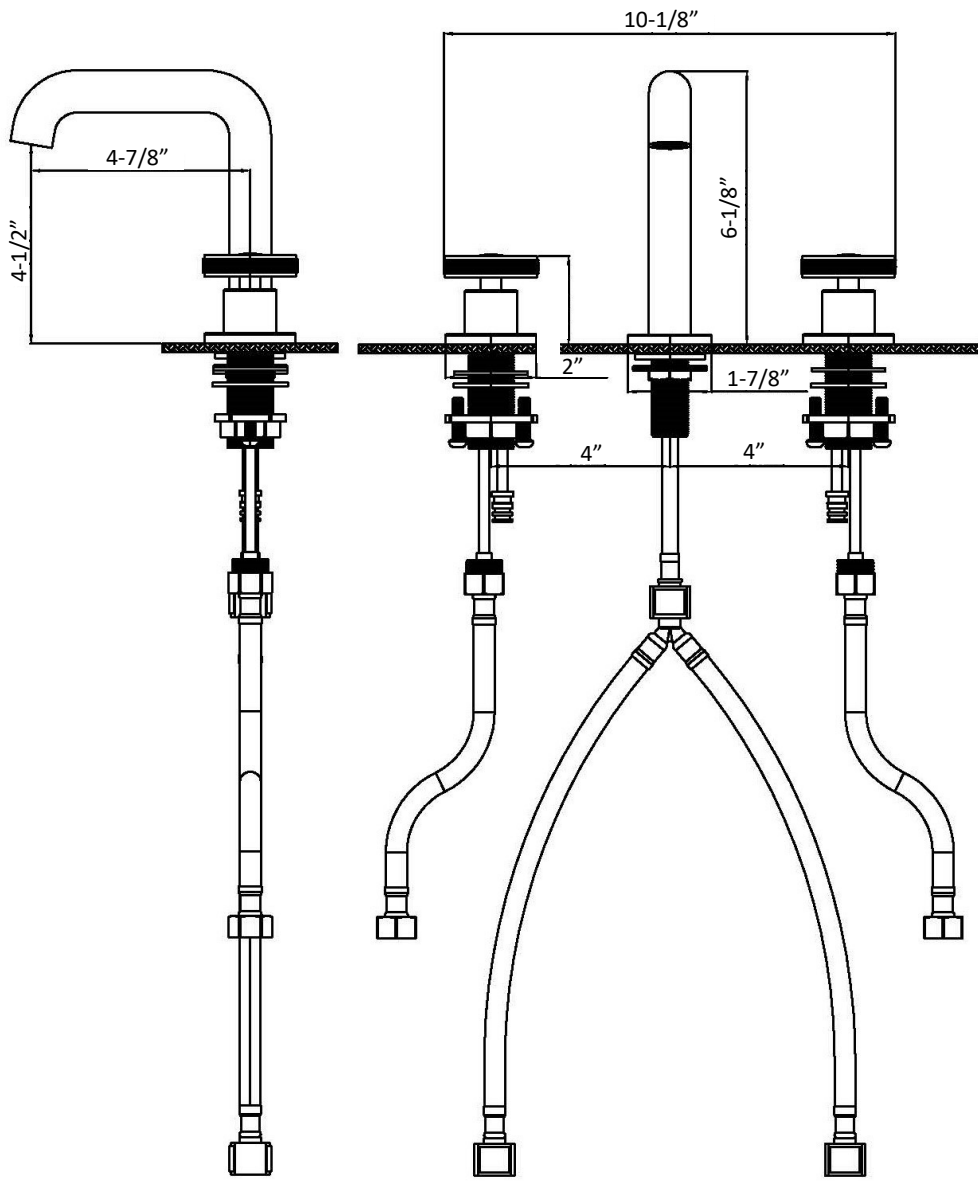

Karran®

INSTALLATION GUIDE

Tryst

Models: KBF466C
KBF466MB
KBF466SS

COMPONENT LIST	QTY
1 - Faucet Handles	2
2 - Water Line	1
3 - Rubber Washer	3
4 - Metal Washer	2
5 - Mounting Hardware	3
6 - Screws	4
7 - Water Lines	2
8 - Faucet Body	1

2

3

6

7

1 - Cap

2 - Screw

3 - Handle

4 - Handle Base

5 - Cartridge

6 - Flange

7 - Flange

8 - Base

9 - Rubber Washer

10 - Metal Washer

11 - Mounting Hardware

12 - Screws

21 - Water Lines