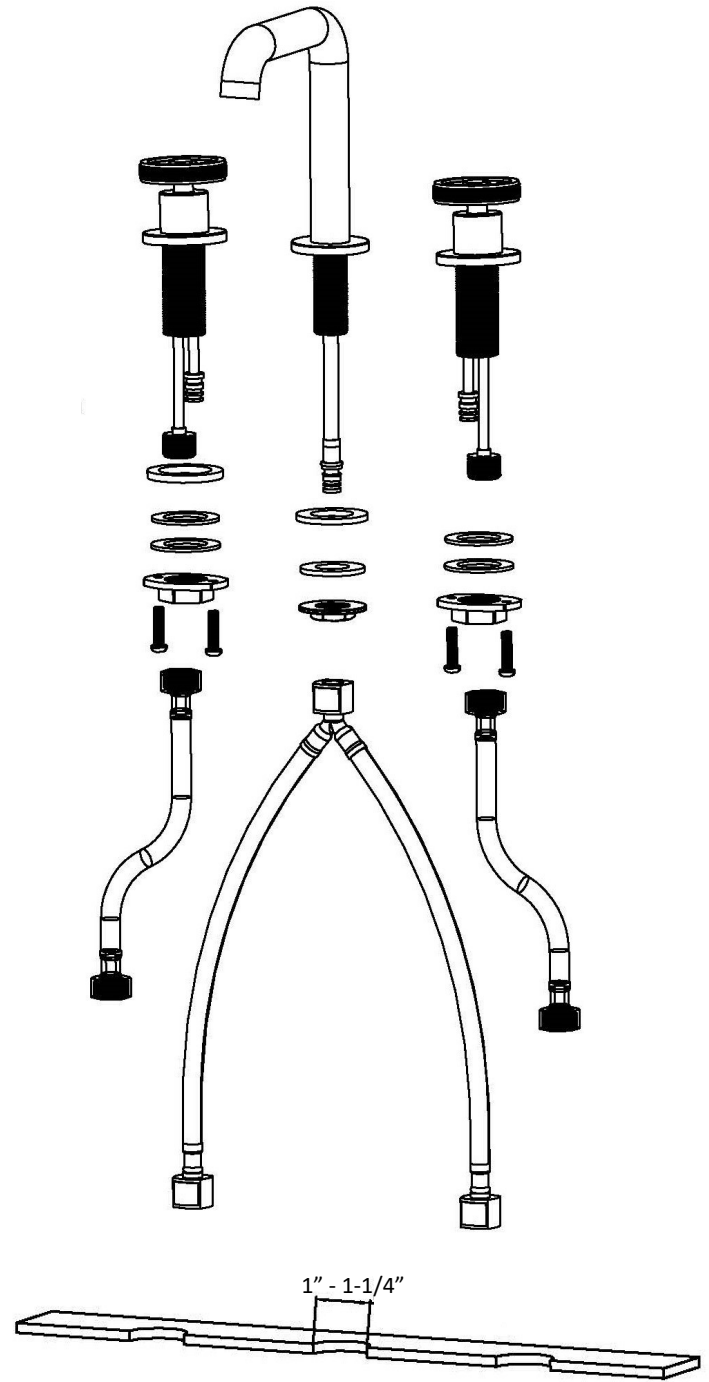

Karran®

INSTALLATION GUIDE

Tryst

Models: KBF466C
KBF466MB
KBF466SS

COMPONENT LIST	QTY
1 - Faucet Handles	2
2 - Water Line	1
3 - Rubber Washer	3
4 - Metal Washer	2
5 - Mounting Hardware	3
6 - Screws	4
7 - Water Lines	2
8 - Faucet Body	1

2

3

6

7

1 - Cap

2 - Screw

3 - Handle

4 - Handle Base

5 - Cartridge

6 - Flange

7 - Flange

8 - Base

9 - Rubber Washer

10 - Metal Washer

11 - Mounting Hardware

12 - Screws

13 - Faucet Body

14 - Aerator

15 - Flange

16 - Base

17 - Water Line

18 - Washer

19 - Mounting Hardware

20 - Water Lines