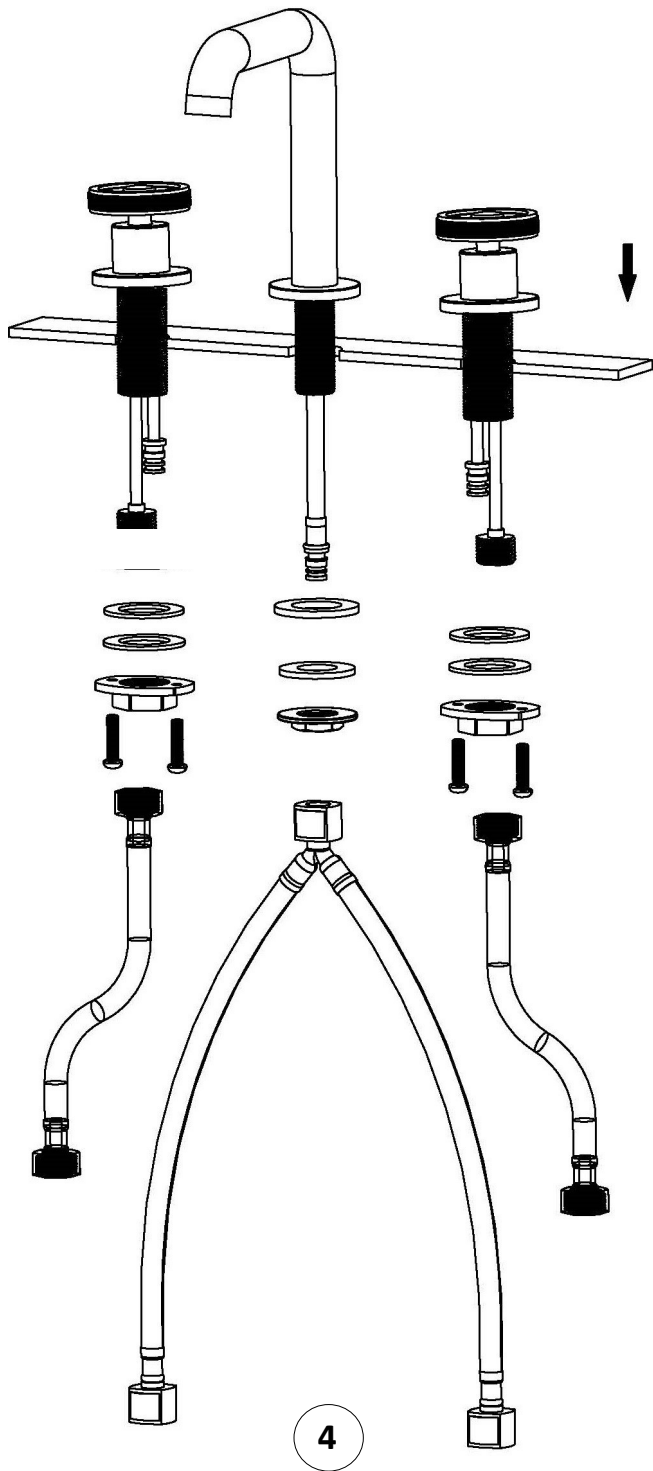

Karran®

INSTALLATION GUIDE

Tryst

Models: KBF466C
KBF466MB
KBF466SS

COMPONENT LIST	QTY
1 - Faucet Handles	2
2 - Water Line	1
3 - Rubber Washer	3
4 - Metal Washer	2
5 - Mounting Hardware	3
6 - Screws	4
7 - Water Lines	2
8 - Faucet Body	1

2

3

6

7

1 - Cap

2 - Screw

3 - Handle

4 - Handle Base

5 - Cartridge

6 - Flange

7 - Flange

8 - Base

9 - Rubber Washer

10 - Metal Washer

11 - Mounting Hardware

12 - Screws

13 - Faucet Body

14 - Aerator

15 - Flange

16 - Base

17 - Water Line

18 - Washer

19 - Mounting Hardware

20 - Water Lines