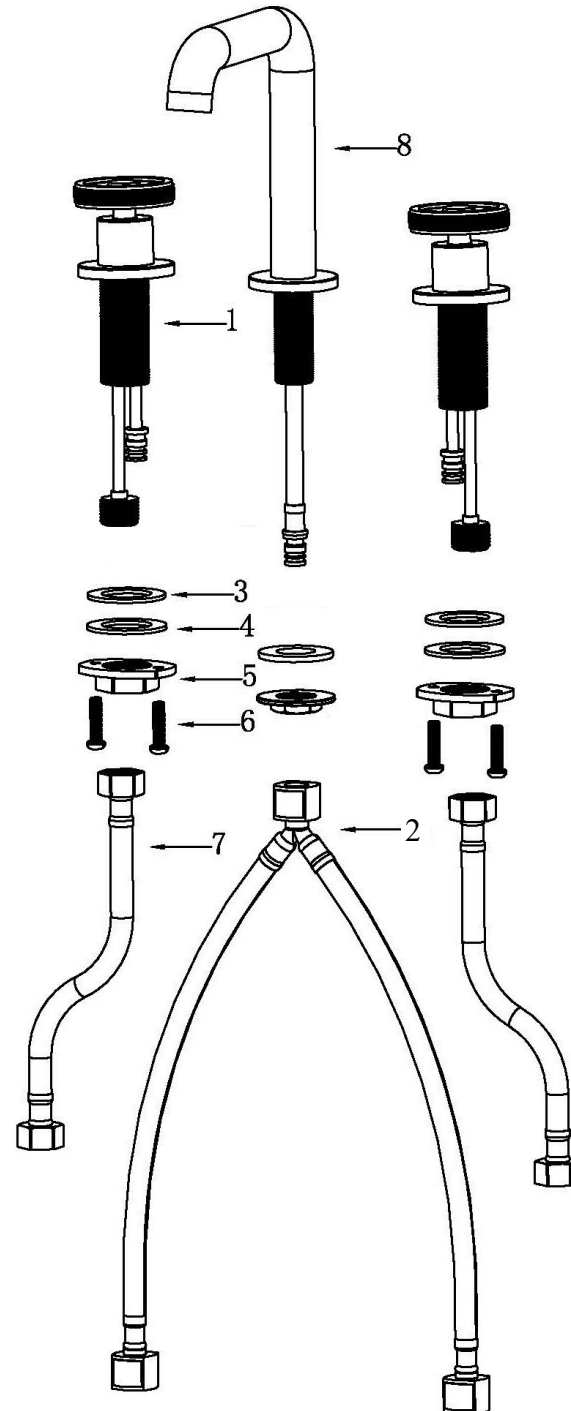

Karran®

INSTALLATION GUIDE

Tryst

Models: KBF466C
KBF466MB
KBF466SS

COMPONENT LIST	QTY
1 - Faucet Handles	2
2 - Water Line	1
3 - Rubber Washer	3
4 - Metal Washer	2
5 - Mounting Hardware	3
6 - Screws	4
7 - Water Lines	2
8 - Faucet Body	1

2

3

6

7

1 - Cap

2 - Screw

3 - Handle

4 - Handle Base

5 - Cartridge

6 - Flange

7 - Flange

8 - Base

9 - Rubber Washer

10 - Metal Washer

11 - Mounting Hardware

12 - Screws

13 - Faucet Body

14 - Aerator

15 - Flange

16 - Base

17 - Water Line

18 - Washer

19 - Mounting Hardware

20 - Water Lines