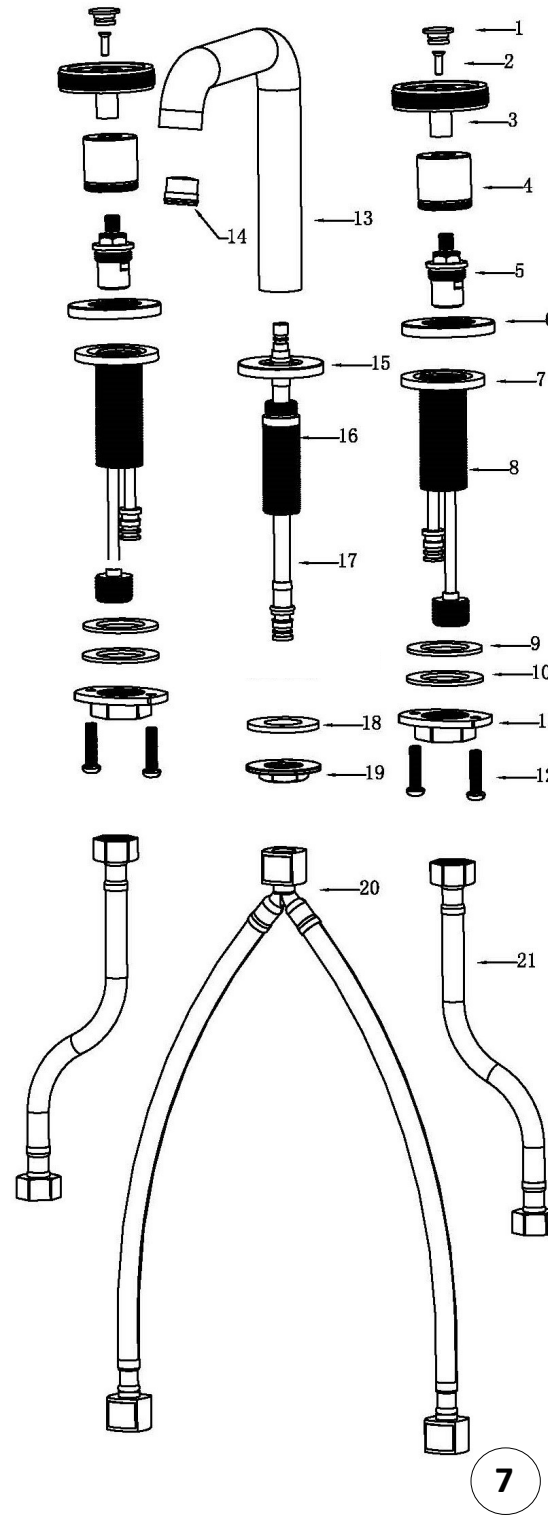

Karran®

INSTALLATION GUIDE

Tryst

Models: KBF466C
KBF466MB
KBF466SS

COMPONENT LIST	QTY
1 - Faucet Handles	2
2 - Water Line	1
3 - Rubber Washer	3
4 - Metal Washer	2
5 - Mounting Hardware	3
6 - Screws	4
7 - Water Lines	2
8 - Faucet Body	1

2

3

6

7

1 - Cap

2 - Screw

3 - Handle

4 - Handle Base

5 - Cartridge

6 - Flange

7 - Flange

8 - Base

9 - Rubber Washer

10 - Metal Washer

11 - Mounting Hardware

12 - Screws

13 - Faucet Body

14 - Aerator

15 - Flange

16 - Base

17 - Water Line

18 - Washer

19 - Mounting Hardware

20 - Water Lines