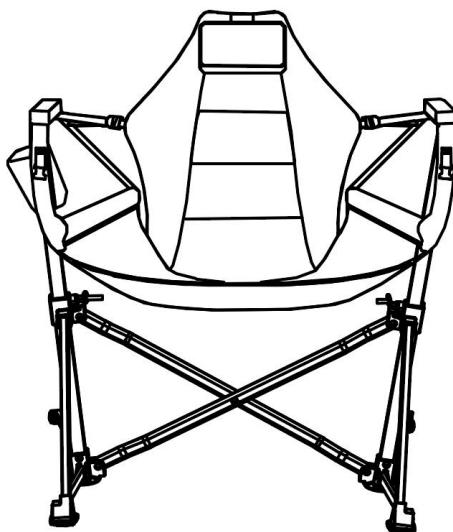

# **PORTABLE RECLINING CAMPING CHAIR USER MANUAL**

We continue to be committed to provide you tools with competitive price.

"Save Half", "Half Price" or any other similar expressions used by us only represents an estimate of savings you might benefit from buying certain tools with us compared to the major top brands and does not necessarily mean to cover all categories of tools offered by us. You are kindly reminded to verify carefully when you are placing an order with us if you are actually saving half in comparison with the top major brands.

# VEVOR<sup>®</sup>

TOUGH TOOLS, HALF PRICE

PORTABLE RECLINING  
CAMPING CHAIR

Model:HKC-1003SW, HKC-1004SW