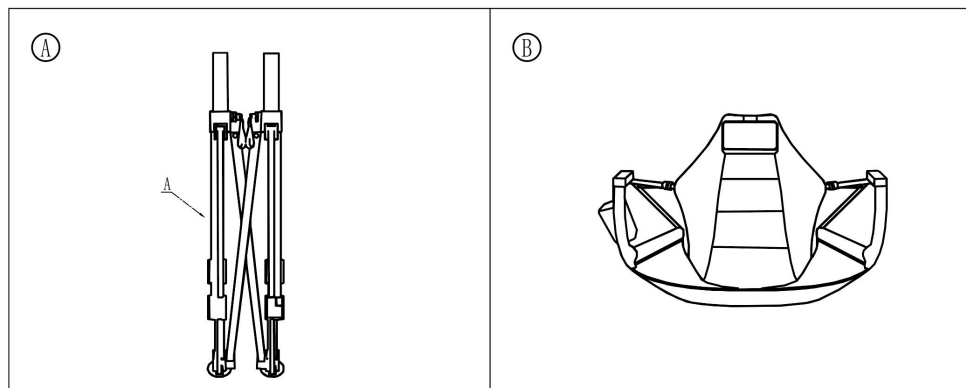

NOTICE: Please retain these instructions

- Please do not exceed the weight limitations of this item.
- Do not stand on or use any part of this item as a step ladder.
- Do not use or store this item in proximity of open flame or flammable/combustible chemicals.
- If any parts are missing, broken, damaged, or worn, stop using this product until repairs are made and/or factory replacement parts are installed.
- Do not use this item in a way inconsistent with the manufacturer's instructions as this could void the product warranty.
- This product is intended for residential use only.

SPECIFICATIONS

Model	HKC-1003SW
Color	Black
Load	300lb

Model	HKC-1004SW
Color	Blue
Load	300lb

PARTS