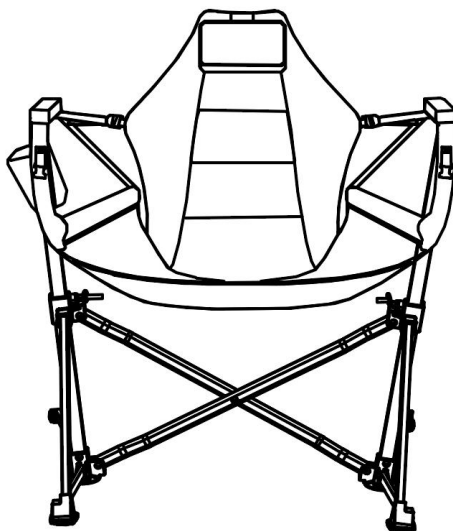

# VEVOR®

TOUGH TOOLS, HALF PRICE

PORTABLE RECLINING  
CAMPING CHAIR

Modello: HKC-1003SW , HKC-1004SW