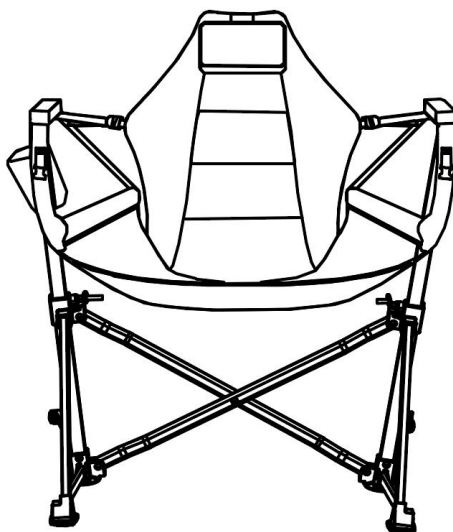

# VEVOR®

TOUGH TOOLS, HALF PRICE

PORTABLE RECLINING  
CAMPING CHAIR

Modelo: HKC-1003SW , HKC-1004SW