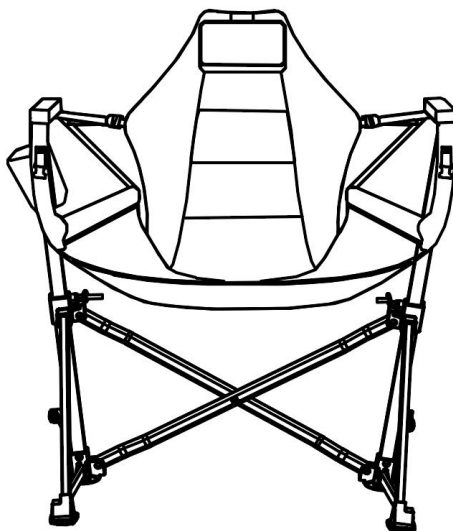

# VEVOR<sup>®</sup>

TOUGH TOOLS, HALF PRICE

PORTABLE RECLINING  
CAMPING CHAIR

Model: HKC-1003SW , HKC-1004SW