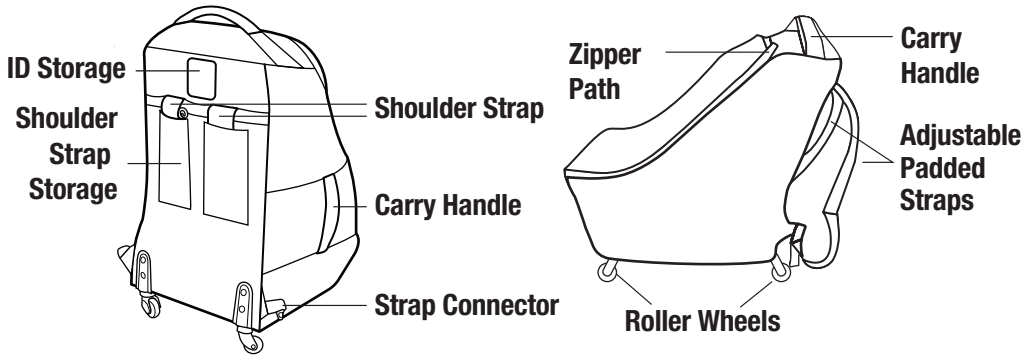

## **!** WARNING

**Read all instructions before assembly and use of product.  
Keep instructions for future use.**

- **NEVER** carry your child inside the carry bag. Its only approved use is to carry a car seat.
- **ALWAYS** keep fingers away from moving parts, when zipping, unzipping or adjusting padded straps to prevent finger entrapment.
- **ALWAYS** remove protective material and poly bags and dispose before use.
- **NEVER** allow children to play with carry bag.
- Keep small parts away from children.

## Features

Travel with ease on every adventure with the Maxi-Cosi Wheeled Car Seat Travel Pack, which fits Pria, Pria Max, Pria Chill, Magellan, and RodiSport Maxi-Cosi car seats. Its carry handle and convenient roller wheels make it easy to tote around the airport, or anywhere you're going. With its comfortable, padded straps, you can also wear it on your shoulders as a backpack. The travel bag stays protected from the elements with its woven polyester fabric and nylon webbing. The easy-to-use zipper fully opens to quickly load the car seat into the bag.