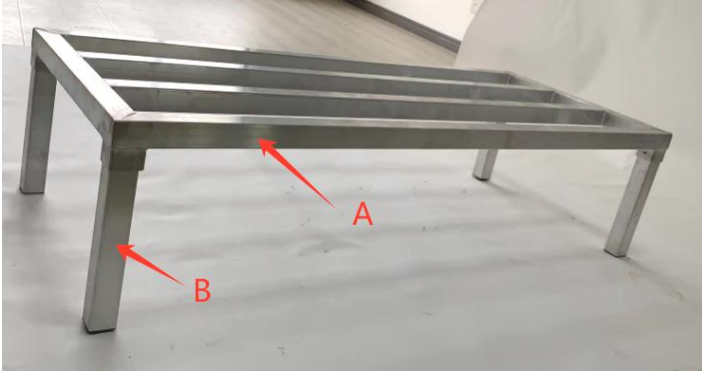

2. Product Structure

MODEL: JC-ADR-36208, JC-ADR-48208, JC-ADR-482012

Item	Description	Qty
A	Platform	1pcs
B	Foot Tubes	4pcs
	M6*8 bolts	4pcs
	Wrench	1pcs

MODEL: JC-ADR-602012

Item	Description	Qty
A	Platform	1pcs
B	Foot Tubes	6pcs
	M6*8 bolts	6pcs
	Wrench	1pcs