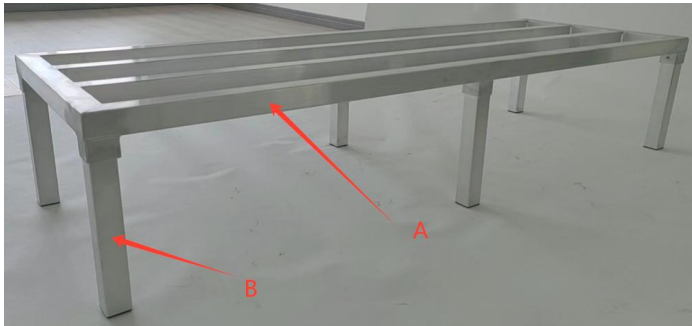

2. Product Structure

MODEL: JC-ADR-36208, JC-ADR-48208, JC-ADR-482012

Item	Description	Qty
A	Platform	1pcs
B	Foot Tubes	4pcs
	M6*8 bolts	4pcs
	Wrench	1pcs

MODEL: JC-ADR-602012

Item	Description	Qty
A	Platform	1pcs
B	Foot Tubes	6pcs
	M6*8 bolts	6pcs
	Wrench	1pcs