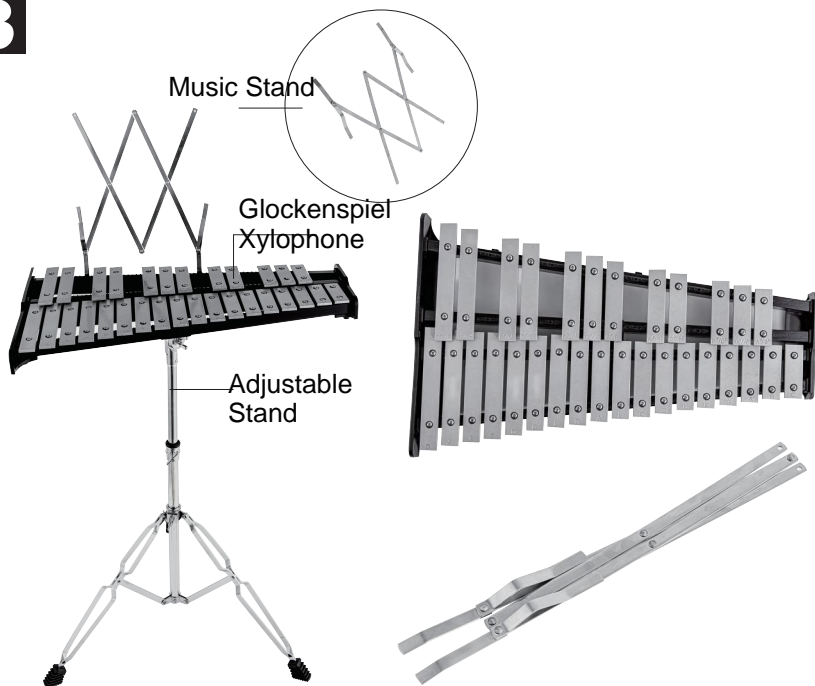

2

UNFOLD

After folding

3