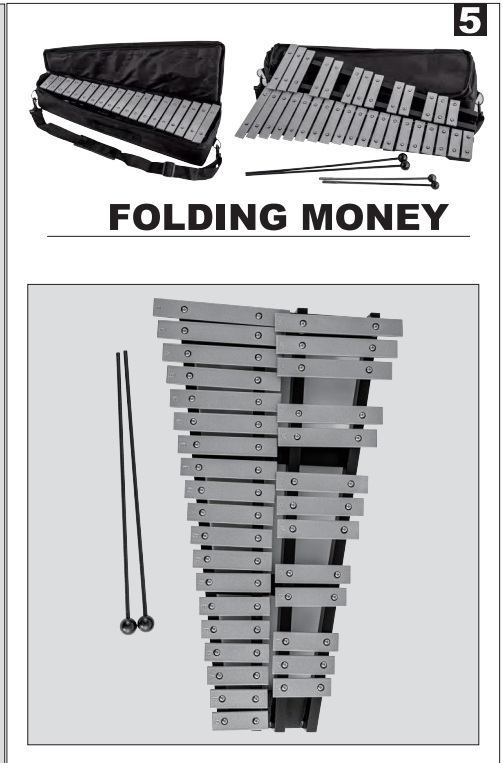

Address: Shuangchenglu 803nong11hao1602A-1609shi, baoshanqu, shanghai 200000 CN.

Imported to AUS: SIHAO PTY LTD, 1 ROKEVA STREET EASTWOOD NSW 2122 Australia

Imported to USA: Sanven Technology Ltd., Suite 250, 9166 Anaheim Place, Rancho Cucamonga, CA 91730

EC	REP

E-CrossStu GmbH
Mainzer Landstr.69, 60329 Frankfurt am Main.

UK	REP

YH CONSULTING LIMITED.
C/O YH Consulting Limited Office 147, Centurion House,
London Road, Staines-upon-Thames, Surrey, TW18 4AX