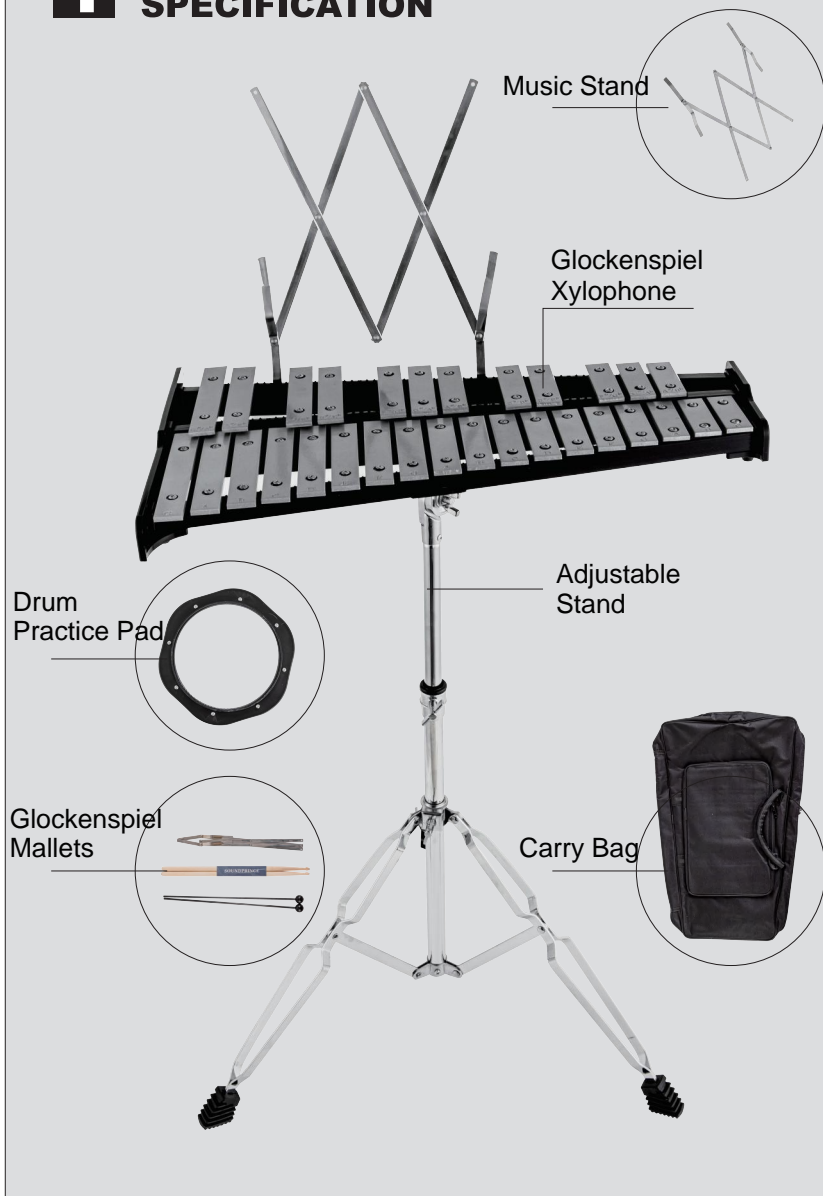

INSTRUCTIONS

1

SPECIFICATION